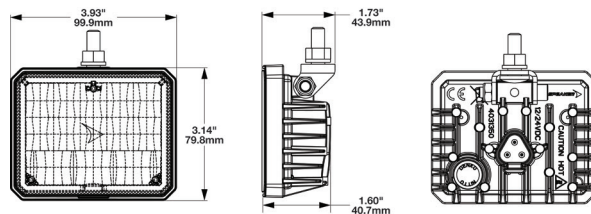

This durable, 4" x 3", pedestal-mounted, corrosion-resistant, LED light easily fits a variety of work vehicles, ensuring continuous productivity.

J.W. Speaker, known for creating high-performance LED technology, introduces the latest generation in our compact work light series. The Model 795 LED Amber/White Compact Work Light is designed to help workers transport equipment between locations while staying compliant with on-road safety regulations, ensuring they have the necessary illumination to tackle the toughest tasks with confidence and clarity.

Part No.	Description
1604221	12-24V LED Amber/White Work Light Pedestal Mount

▲ **WARNING: Cancer and Reproductive Harm** - www.P65Warnings.ca.gov
▲ **AVERTISSEMENT: Cancer et effet nocif sur la reproduction** - www.P65Warnings.ca.gov