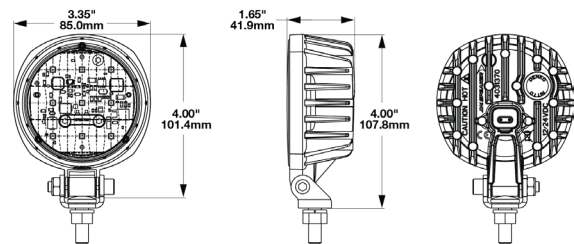

Precise Light for Every Task

Ultimate customization for ultimate safety. The Model 4417 LED Work Light is compact and customizable to fit your vehicle's needs. In professions such as agriculture, mining, industrial operations, and construction, consistent and high quality lighting is vital for ensuring both worker safety and productivity.

These environments present unique challenges, including unpredictable weather patterns and the rigorous demands of heavy equipment use. Reliable lighting becomes indispensable in such conditions.