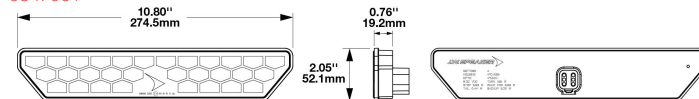

MODEL 260

Part No.	Description
0347961	12-24V ECE LED Stop, Tail, Turn, Rear Fog & Backup Light w/ Clear Lens
0347951	12-24V DOT/SAE LED Stop, Tail, Turn w/ Red Lens
0348701	12-24V SAE LED Directional Indicator & Position Light w/ Amber Lens
0348691	12-24V SAE LED Directional Indicator & Position Light w/ Mount & Amber Lens
0348641	12-24V ECE LED Stop, Tail, Turn, Rear Fog, Backup Light w/ ISO & Clear Lens
0348631	12-24V ECE LED Stop, Tail, Turn, Rear Fog, Backup Light w/ ISO, Mount & Clear Lens
0348611	12-24V SAE/ECE LED Directional Indicator w/ ISO & Amber Lens
0348601	12-24V SAE/ECE LED Directional Indicator Light w/ ISO, Mount & Amber Lens
0443731	12-24V SAE/ECE LED Backup Light w/ Clear Lens
0443721	12-24V SAE/ECE LED Backup Light w/ Mount & Clear Lens
0348591	12-24V SAE/ECE LED Stop & Tail Light w/ Red Lens
0348581	12-24V SAE/ECE LED Stop & Tail Light w/ Mount & Red Lens

0347961