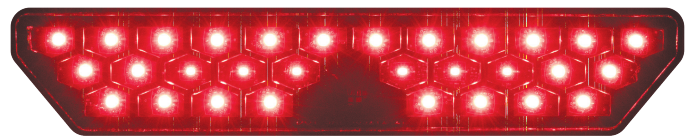

MODEL 260

REAR COMBINATION LIGHT

LIGHTER, BRIGHTER & BETTER

Sleek, stylish and convenient, the LED Rear Combination Lights are about half the weight of traditional assemblies, but with much more functionality. Use them to clearly let others know you're working, stopping, turning, reversing or simply slicing through the fog. With easy assembly, including multiple mounting options and lenses, these compact RCLs are perfect for every task and application.

The Model 260 RCL is extremely customizable and can be used in various different applications from agriculture, transport, off-road, and powersports.

Model 260 DOT/SAE RCL Red Lens

Model 260 ECE RCL Clear Lens

Model 260 SAE Direction + Position w/ Amber Lens

Compact Size, Big Impact

Looking to lighten your workload? Seeking a bigger, safer adventure? Choose the compact, lightweight Model 260 LED RCL for clear indication of all your movements. Or use the Model 905 and 260 together to create the ultimate lighting system giving you confidence to conquer any journey or worksite.

The Model 260 RCLs are stylish, low-profile and lightweight lights that won't make you compromise on space or power. With compact sizing in mind, these sleek lights pack a lot of power and functionality into a small assembly.