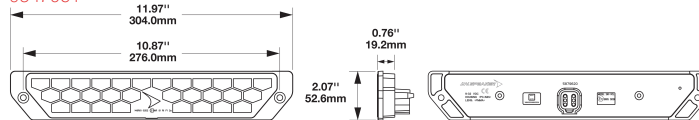

MODEL 260

HIGHLY CUSTOMIZABLE

Use the compact Model 260 for the perfect combination of style and performance.

Compact Size, Big Impact

Looking to lighten your workload? Seeking a bigger, safer adventure? Choose the compact, lightweight Model 260 LED RCL for clear indication of all your movements. Or use the Model 905 and 260 together to create the ultimate lighting system giving you confidence to conquer any journey or worksite.

The Model 260 RCLs are stylish, low-profile and lightweight lights that won't make you compromise on space or power. With compact sizing in mind, these sleek lights pack a lot of power and functionality into a small assembly.

The highly versatile, Model 260 Rear Combination Light offers impressive functionality on vehicles whether you're at work or play. Built with incredible versatility for your convenience and safety, the low-voltage Model 260 comes in two versions with a wide range of features, including:

Red Lens (DOT/SAE)

- Stop
- Tail

Clear Lens (ECE)

- Stop
- Reverse
- Directional
- Fog
- Tail

Amber Lens (SAE)

- Directional
- Positional

MODEL 260