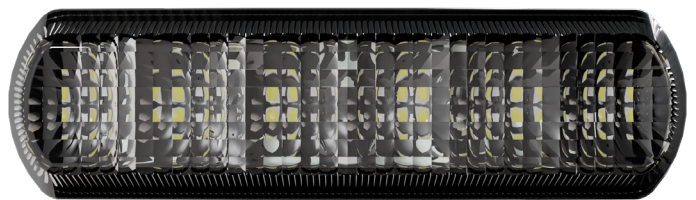

J.W. SPEAKER
Engineered. Lighting. Solutions.

Model 215 is available at your authorized J.W. Speaker dealer.
For more information & technical specifications, go to www.jwspeaker.com