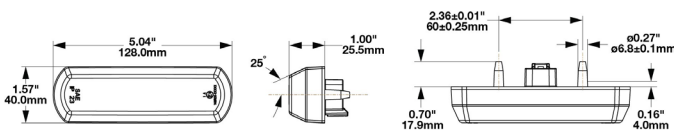

Sleek Design

Designed to exceed industry standards, the Model 215 is built to withstand tough environments, providing durable, long-lasting performance. Its rugged construction ensures that it continues to function reliably, even in the harshest conditions. Stand out in the toughest environments with a lighting system that prioritizes safety and performance.

- Front Position & Direction Indicator Functions
- Lightweight & Efficient
- ECE Compliant
- Durable Polycarbonate Hardcoated Lens

Featuring high-quality LEDs, the Model 215 provides superior visibility, enabling drivers to move through challenging environments while staying seen. Whether you're on back roads or in the field, this lighting system delivers consistent and reliable performance, helping to prevent accidents and ensure the safety of both the driver and those around them.

Improve your vehicles safety features with this clear, dependable light. The Model 215 guarantees your signals are visible every time you change direction. Enhance your driving experience and protect everyone on the road with J.W. Speaker's Model 215, where reliability meets innovation.