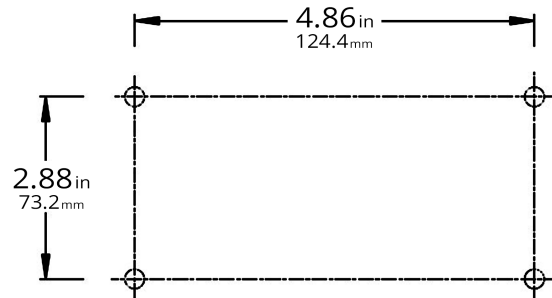

Wig-Wag Module - Model 6170

WIRING AND INSTALLATION INFORMATION

RECOMMENDED MOUNTING HOLES
(NOT TO SCALE)

ASAE MODULE PINOUT	
PIN NUMBER	FUNCTION
1	MARKER LIGHT
2	SELECT INPUT
3	PASS HI BEAM
4	DLR OVERRIDE INPUT
5	DRIVER SIDE HIGH BEAM
6	POWER
7	GROUND
8	LOW BEAM INPUT
9	WIG WAG INPUT
10	HI BEAM
11	N/A
12	N/A

Print date: 2025-02-28

© 2025 J.W. Speaker Corporation • Germantown, WI U.S.A.
www.jwspeaker.com • speaker@jwspeaker.com • 262.251.6660