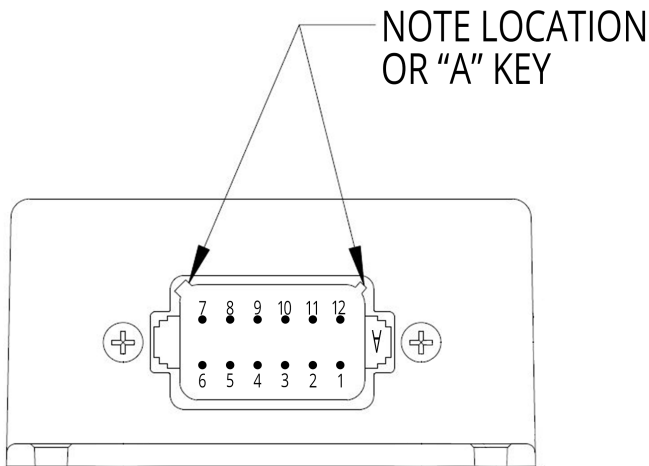

Wig-Wag Module - Model 6170

PRODUCT INFORMATION

Description	12-24V Wig-Wag Module
Height	44.45 mm / 1.75 in
Width	87.88 mm / 3.46 in
Depth	138.18 mm / 5.44 in
Housing Material	ABS
Mounting Type	Low Profile Mount
Minimum Operating Temperature	-40 °C / -40 °F
Maximum Operating Temperature	65 °C / 149 °F
Connector or Wiring	Integrated 12-Pin Deutsch Weather-Proof Socket (DT06-12SA)
Product Weight	1.00 lbs / 0.45 kgs
Shipping Weight	1.13 lbs / 0.51 kgs

Wig-Wag Module - Model 6170

WIRING AND INSTALLATION INFORMATION

RECOMMENDED MOUNTING HOLES
(NOT TO SCALE)

ASAE MODULE PINOUT	
PIN NUMBER	FUNCTION
1	MARKER LIGHT
2	SELECT INPUT
3	PASS HI BEAM
4	DLR OVERRIDE INPUT
5	DRIVER SIDE HIGH BEAM
6	POWER
7	GROUND
8	LOW BEAM INPUT
9	WIG WAG INPUT
10	HI BEAM
11	N/A
12	N/A