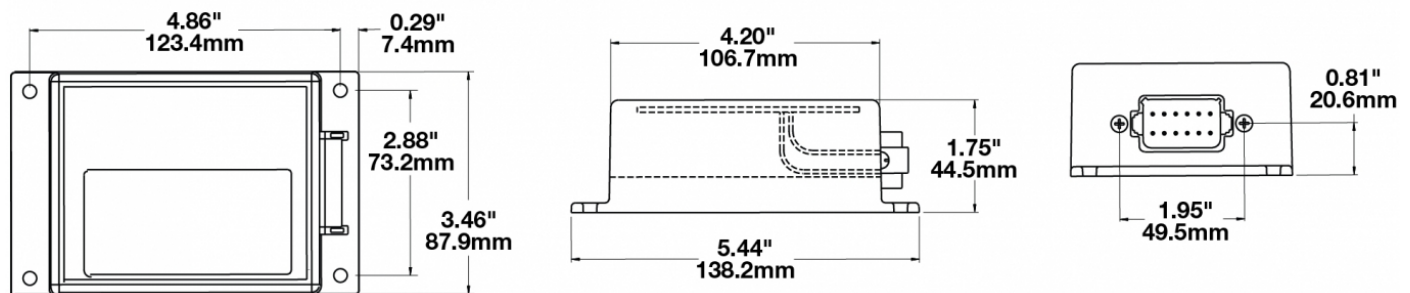

PRODUCT DIMENSIONS

Print date: 2025-02-28

© 2025 J.W. Speaker Corporation • Germantown, WI U.S.A.
www.jwspeaker.com • speaker@jwspeaker.com • 262.251.6660