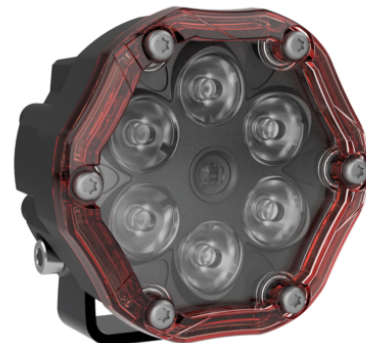

Appearance Kit - RED

PRODUCT INFORMATION

Description	Appearance Kit - RED
Product Weight	0.40 lbs / 0.18 kgs
Shipping Weight	0.40 lbs / 0.18 kgs

TRAIL 6 FLASH.

TRAIL 6 FLASH.

PRODUCT DIMENSIONS

Print date: 2024-11-12

TRAIL 6 FLASH

3.7" Round LED Off Road Warning Lights

Round LED Off Road Warning Light - Model Trail 6 Flash

TRAIL 6 SPORT

3.7" Round LED Off Road Lights

Round LED Off Road Lights - Model Trail 6 Sport

TRAIL 6 PRO

3.7" Round LED Off Road Lights

Round LED Off Road Lights - Model Trail 6 Pro

Print date: 2024-11-12

© 2024 J.W. Speaker Corporation • Germantown, WI U.S.A.
www.jwspeaker.com • speaker@jwspeaker.com • 262.251.6660