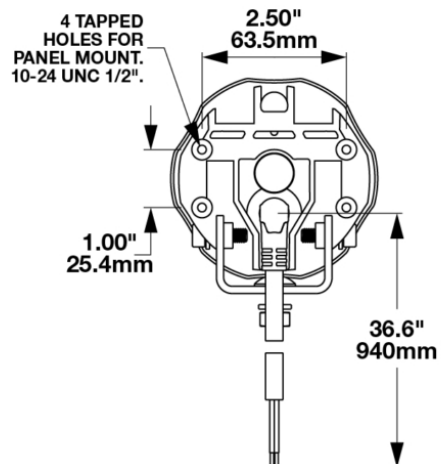

Appearance Kit - RED

PRODUCT INFORMATION

Description	Appearance Kit - RED
Product Weight	0.40 lbs / 0.18 kgs
Shipping Weight	0.40 lbs / 0.18 kgs

TRAIL 6 FLASH.

TRAIL 6 FLASH.

PRODUCT DIMENSIONS

Print date: 2024-11-12