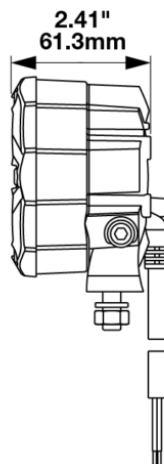

Appearance Kit - RED

PRODUCT INFORMATION

Description	Appearance Kit - RED
Product Weight	0.40 lbs / 0.18 kgs
Shipping Weight	0.40 lbs / 0.18 kgs

TRAIL 6 FLASH.

TRAIL 6 FLASH.

PRODUCT DIMENSIONS

Print date: 2024-11-12