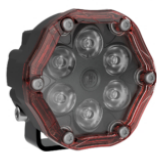

Appearance Kit - RED

PRODUCT INFORMATION

Description	Appearance Kit - RED
Product Weight	0.40 lbs / 0.18 kgs
Shipping Weight	0.40 lbs / 0.18 kgs

TRAIL 6 FLASH.

TRAIL 6 FLASH.

PRODUCT DIMENSIONS

Print date: 2024-11-12

TRAIL 6 FLASH

3.7" Round LED Off Road Warning Lights

Round LED Off Road Warning Light - Model Trail 6 Flash

TRAIL 6 SPORT

3.7" Round LED Off Road Lights

Round LED Off Road Lights - Model Trail 6 Sport

TRAIL 6 PRO