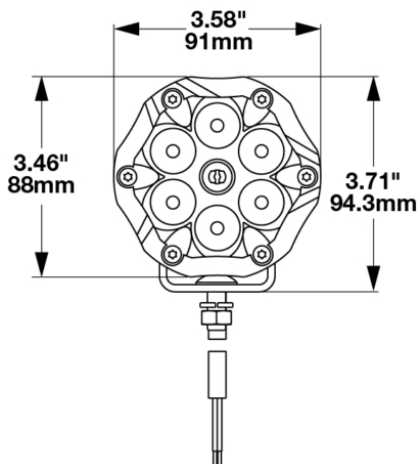

Appearance Kit - RED

PRODUCT INFORMATION

Description	Appearance Kit - RED
Product Weight	0.40 lbs / 0.18 kgs
Shipping Weight	0.40 lbs / 0.18 kgs

TRAIL 6 FLASH.

TRAIL 6 FLASH.

PRODUCT DIMENSIONS

Print date: 2024-11-12