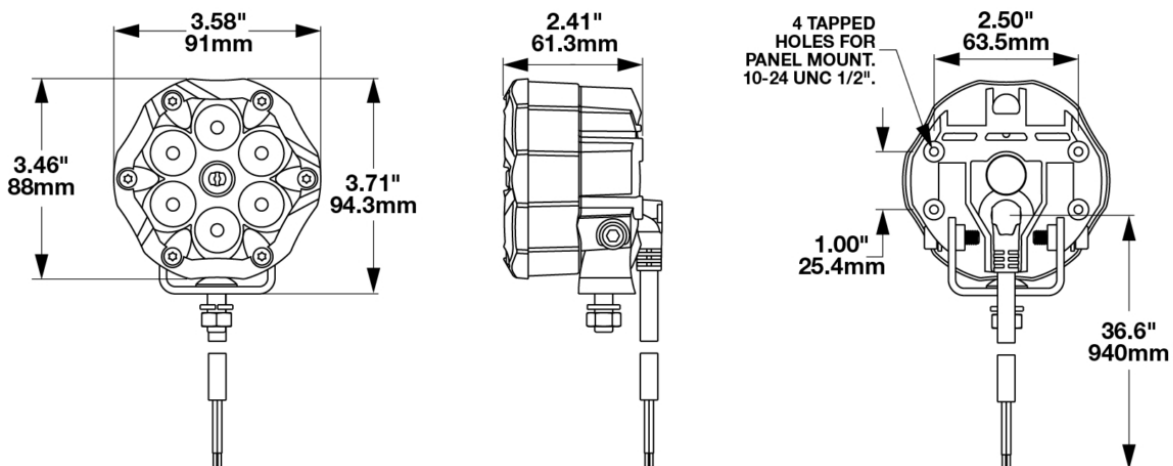

APPEARANCE KIT - BLACK

PRODUCT INFORMATION

Description	APPEARANCE KIT - BLACK
Product Weight	0.30 lbs / 0.14 kgs
Shipping Weight	0.30 lbs / 0.14 kgs

TRAIL 6 FLASH.

PRODUCT DIMENSIONS

Print date: 2025-04-02