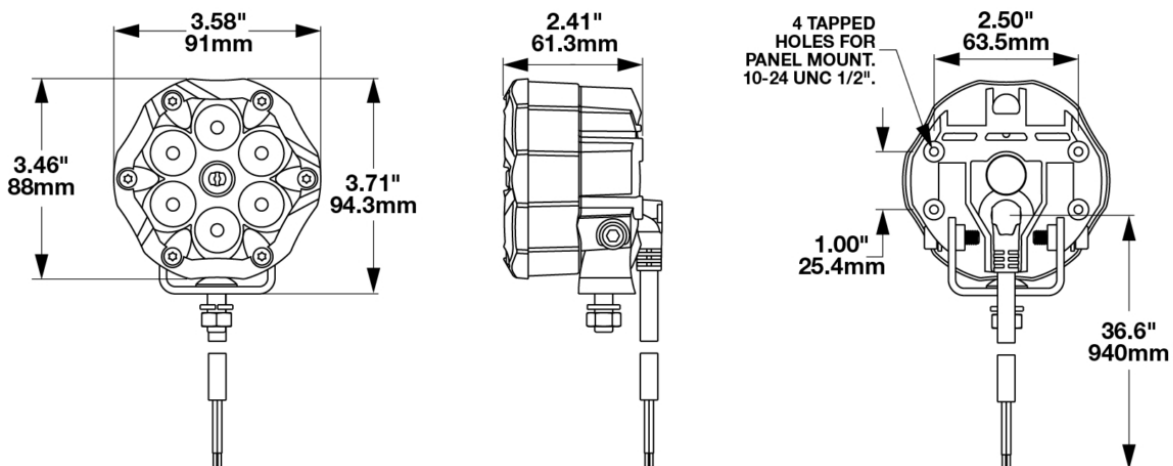

APPEARANCE KIT - BLACK

PRODUCT INFORMATION

Description	APPEARANCE KIT - BLACK
Product Weight	0.30 lbs / 0.14 kgs
Shipping Weight	0.30 lbs / 0.14 kgs

TRAIL 6 FLASH.

PRODUCT DIMENSIONS

Print date: 2024-12-26