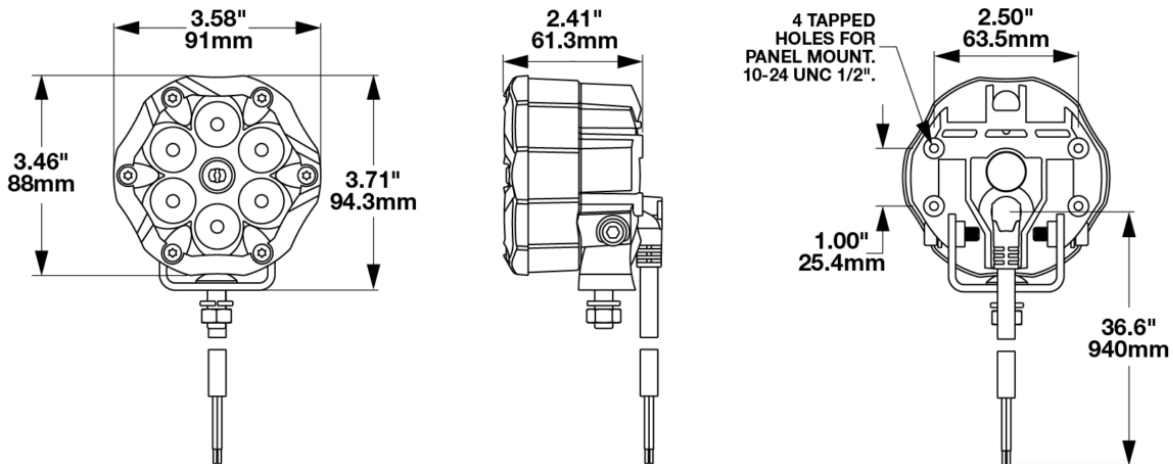

PRODUCT DIMENSIONS

Print date: 2025-04-02

© 2025 J.W. Speaker Corporation • Germantown, WI U.S.A.
www.jwspeaker.com • speaker@jwspeaker.com • 262.251.6660