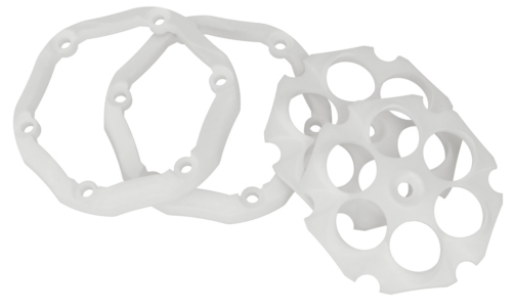

Appearance Kit - White ABS

PRODUCT INFORMATION

Description	Appearance Kit - White ABS
Product Weight	0.40 lbs / 0.18 kgs
Shipping Weight	0.40 lbs / 0.18 kgs

TRAIL 6 PRO.

PRODUCT DIMENSIONS

Print date: 2025-04-02