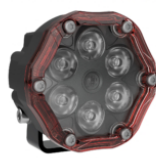

Appearance Kit - White ABS

PRODUCT INFORMATION

Description	Appearance Kit - White ABS
Product Weight	0.40 lbs / 0.18 kgs
Shipping Weight	0.40 lbs / 0.18 kgs

TRAIL 6 PRO.

PRODUCT DIMENSIONS

Print date: 2025-01-31

SUITS THESE PRODUCTS

TRAIL 6 PRO

3.7" Round LED Off Road Lights

Round LED Off Road Lights - Model Trail 6 Pro

TRAIL 6 SPORT

3.7" Round LED Off Road Lights

Round LED Off Road Lights - Model Trail 6 Sport

TRAIL 6 FLASH