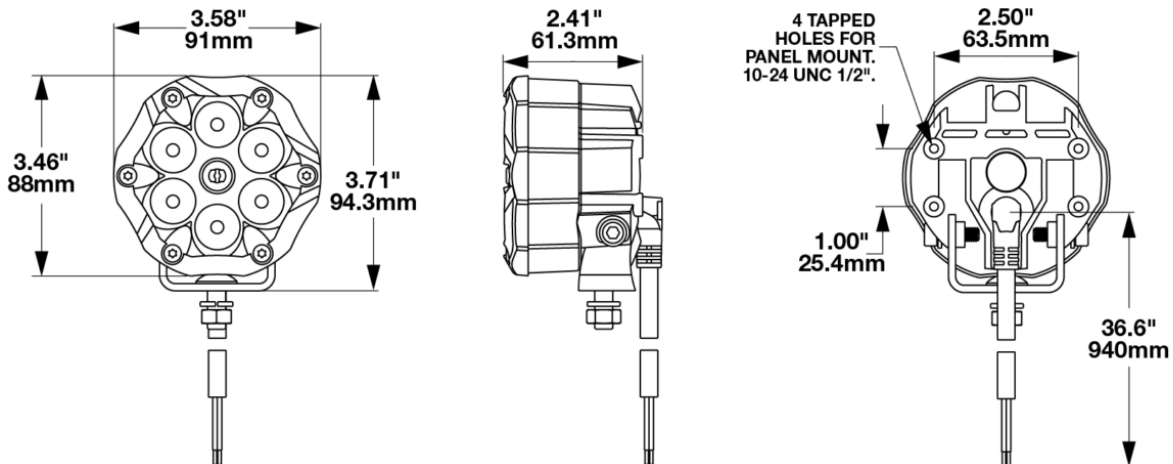

Appearance Kit - White ABS

PRODUCT INFORMATION

Description	Appearance Kit - White ABS
Product Weight	0.40 lbs / 0.18 kgs
Shipping Weight	0.40 lbs / 0.18 kgs

TRAIL 6 PRO.

PRODUCT DIMENSIONS

Print date: 2025-04-02