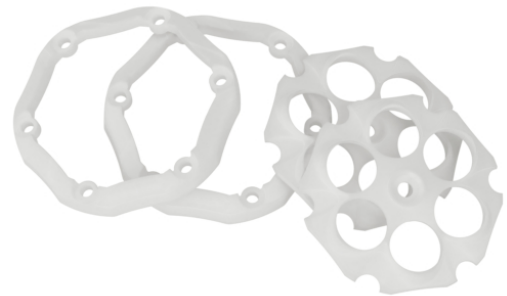

Appearance Kit - White ABS

PRODUCT INFORMATION

Description	Appearance Kit - White ABS
Product Weight	0.40 lbs / 0.18 kgs
Shipping Weight	0.40 lbs / 0.18 kgs

TRAIL 6 PRO.

PRODUCT DIMENSIONS

Print date: 2025-01-31