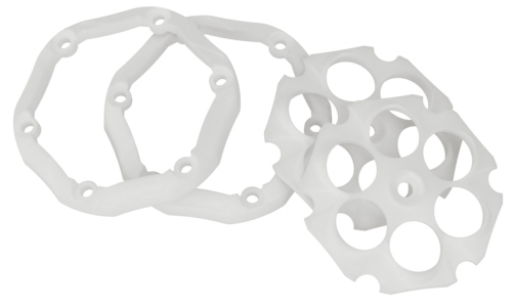

Appearance Kit - White ABS

PRODUCT INFORMATION

Description	Appearance Kit - White ABS
Product Weight	0.40 lbs / 0.18 kgs
Shipping Weight	0.40 lbs / 0.18 kgs

TRAIL 6 PRO.

PRODUCT DIMENSIONS

Print date: 2024-11-02