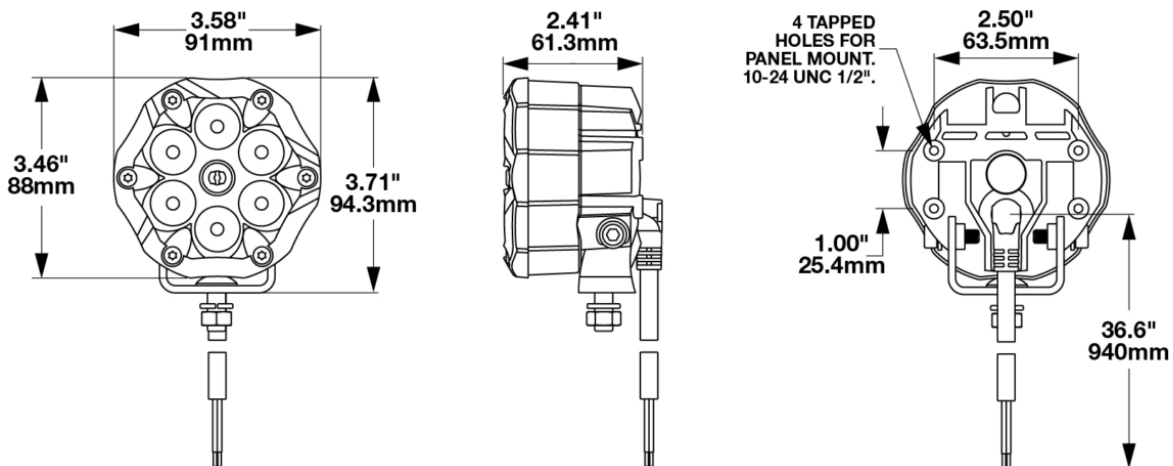

Appearance Kit - White ABS

PRODUCT INFORMATION

Description	Appearance Kit - White ABS
Product Weight	0.40 lbs / 0.18 kgs
Shipping Weight	0.40 lbs / 0.18 kgs

TRAIL 6 PRO.

PRODUCT DIMENSIONS

Print date: 2024-09-01