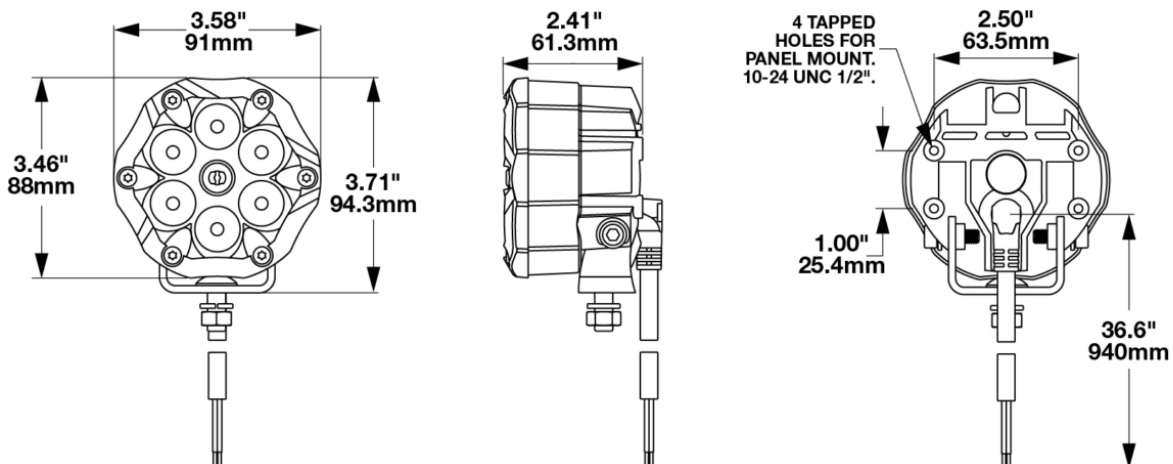

Appearance Kit - White ABS

PRODUCT INFORMATION

Description	Appearance Kit - White ABS
Product Weight	0.40 lbs / 0.18 kgs
Shipping Weight	0.40 lbs / 0.18 kgs

TRAIL 6 PRO.

PRODUCT DIMENSIONS

Print date: 2025-01-31