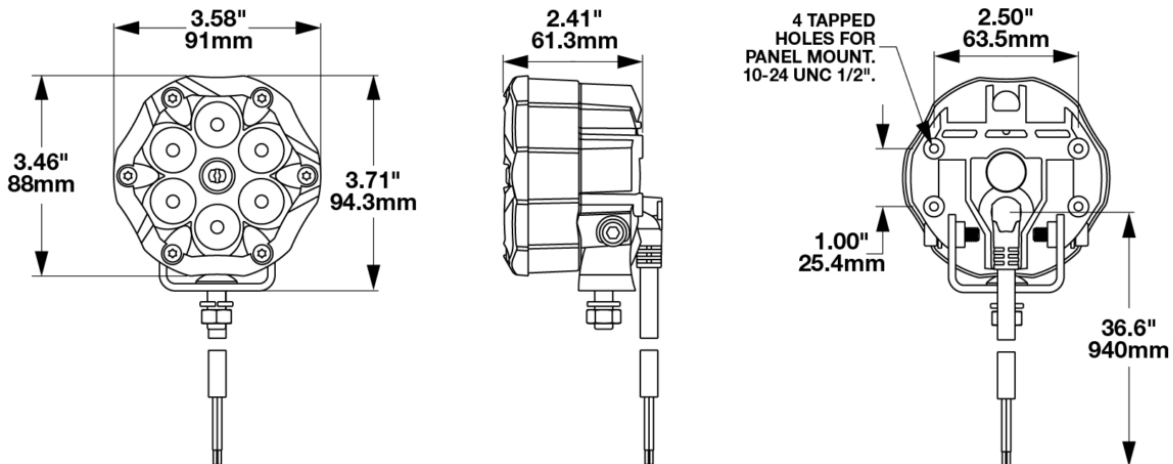

Appearance Kit - White ABS

PRODUCT INFORMATION

Description	Appearance Kit - White ABS
Product Weight	0.40 lbs / 0.18 kgs
Shipping Weight	0.40 lbs / 0.18 kgs

TRAIL 6 PRO.

PRODUCT DIMENSIONS

Print date: 2024-11-02