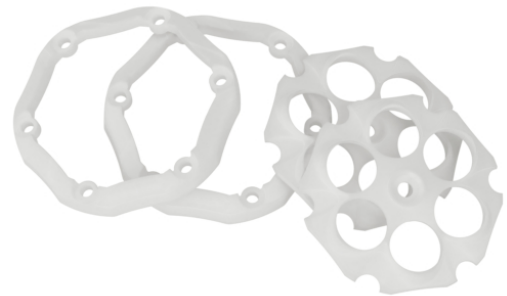

Appearance Kit - White ABS

PRODUCT INFORMATION

Description	Appearance Kit - White ABS
Product Weight	0.40 lbs / 0.18 kgs
Shipping Weight	0.40 lbs / 0.18 kgs

TRAIL 6 PRO.

PRODUCT DIMENSIONS

Print date: 2024-09-01