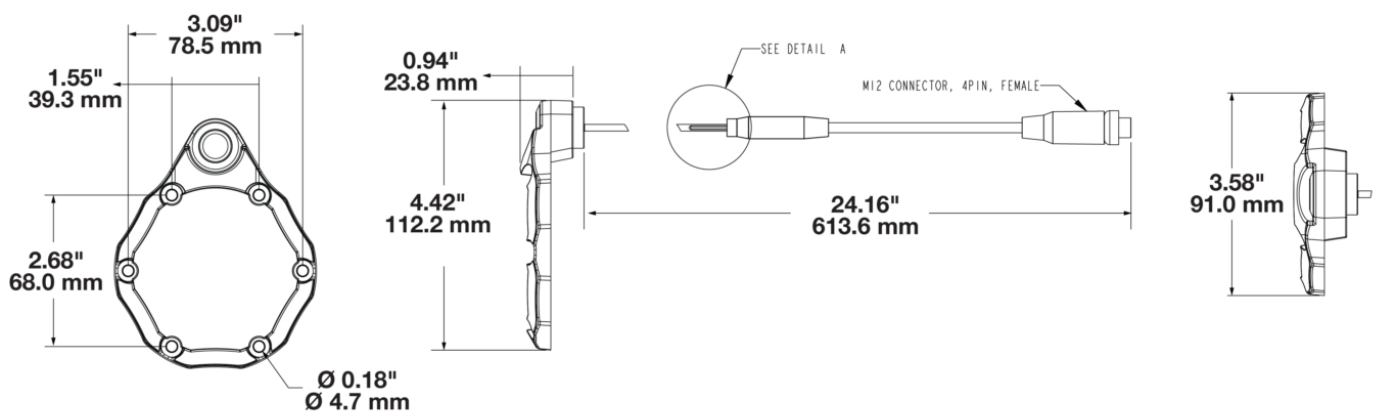

PRODUCT DIMENSIONS

Print date: 2025-04-02

© 2025 J.W. Speaker Corporation • Germantown, WI U.S.A.
www.jwspeaker.com • speaker@jwspeaker.com • 262.251.6660

J.W. SPEAKER
Engineered. Lighting. Solutions.