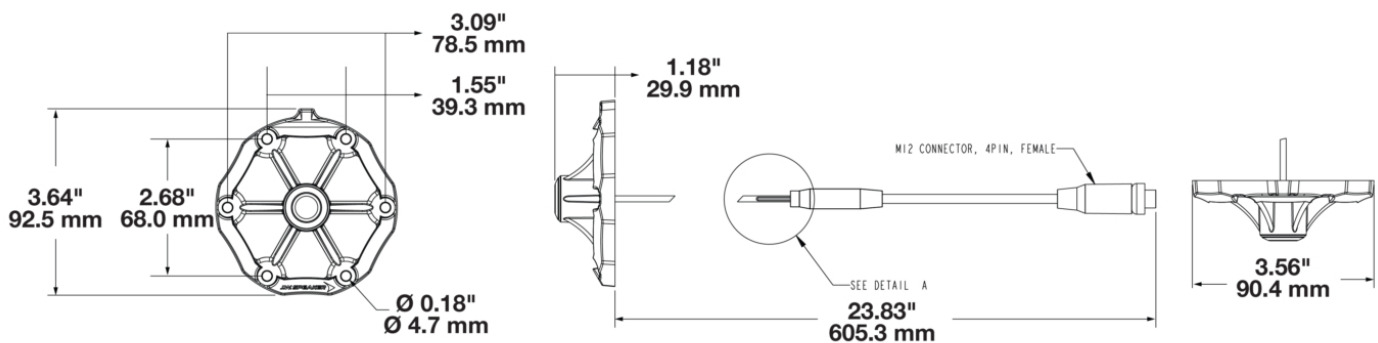

PRODUCT DIMENSIONS

Print date: 2025-01-31

© 2025 J.W. Speaker Corporation • Germantown, WI U.S.A.
www.jwspeaker.com • speaker@jwspeaker.com • 262.251.6660

J.W. SPEAKER
Engineered. Lighting. Solutions.