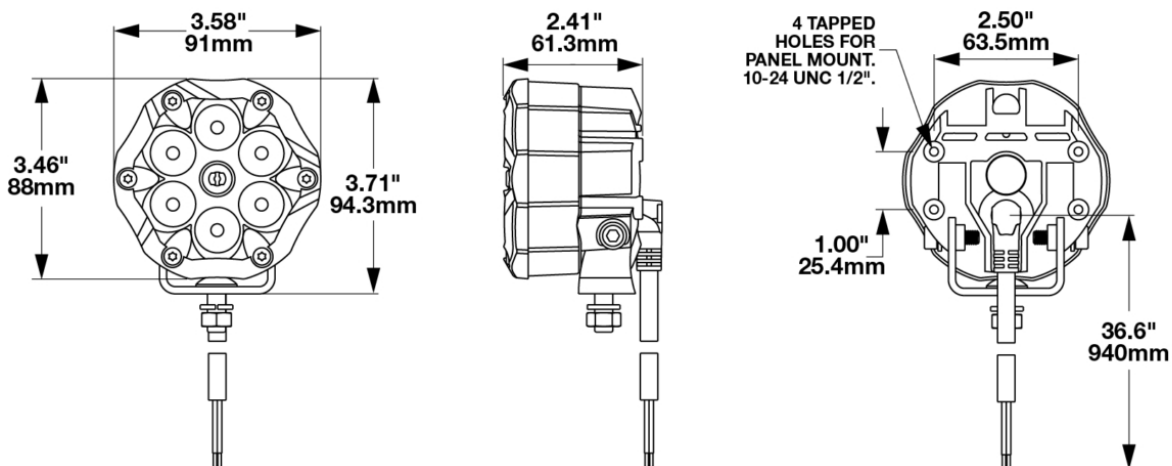

PRODUCT DIMENSIONS

Print date: 2025-02-23

© 2025 J.W. Speaker Corporation • Germantown, WI U.S.A.
www.jwspeaker.com • speaker@jwspeaker.com • 262.251.6660

J.W. SPEAKER
Engineered. Lighting. Solutions.