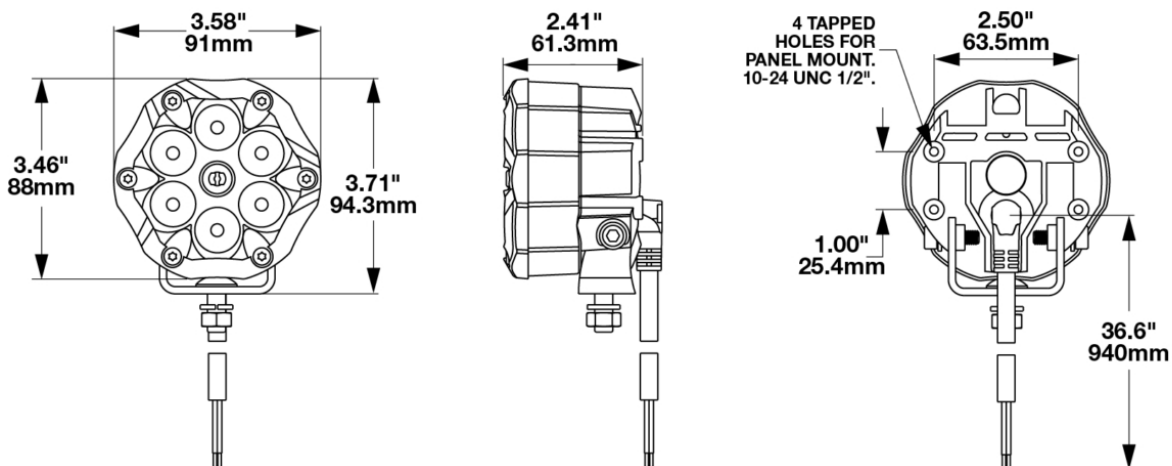

PRODUCT DIMENSIONS

Print date: 2024-11-22

© 2024 J.W. Speaker Corporation • Germantown, WI U.S.A.
www.jwspeaker.com • speaker@jwspeaker.com • 262.251.6660

J.W. SPEAKER
Engineered. Lighting. Solutions.