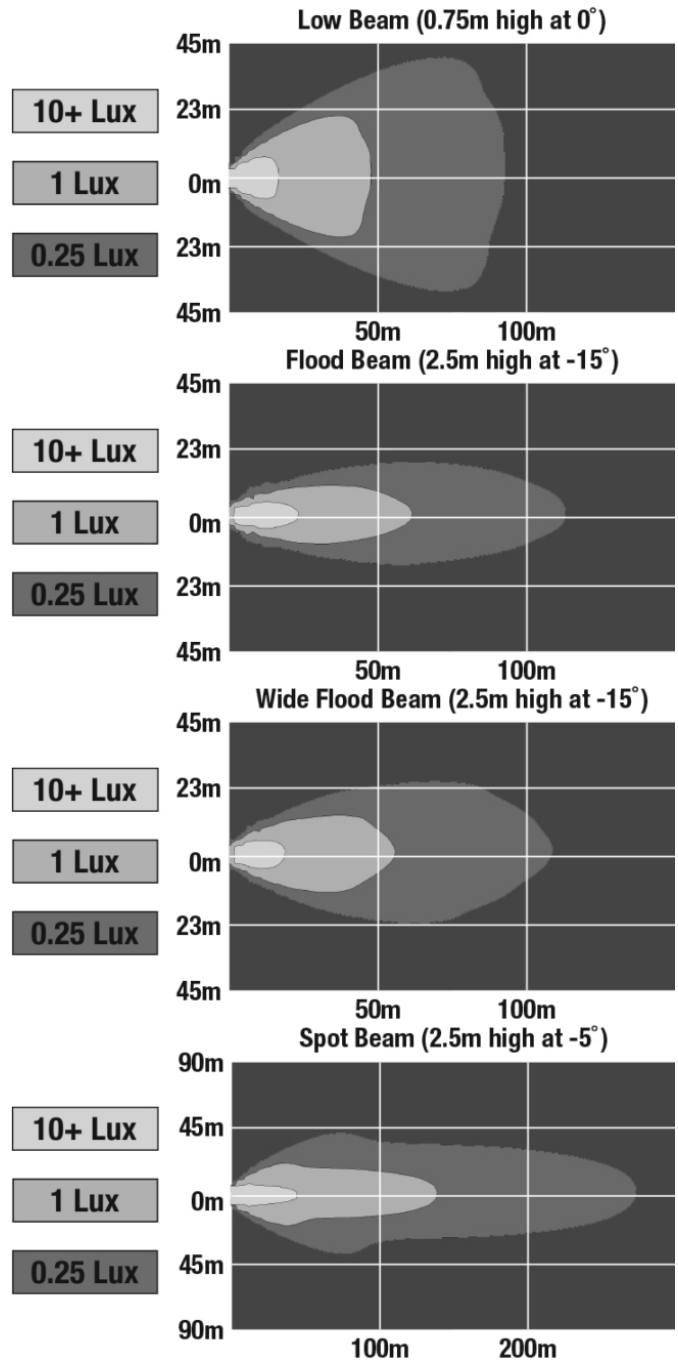

Round LED Off Road Lights - Model Trail 6 Sport

PRODUCT INFORMATION

Description	12V LED Off Road Light - Kit of 2
Height	94.00 mm / 3.7 in
Width	91.00 mm / 3.58 in
Depth	61.30 mm / 2.41 in
Shape	Round
Outer Lens Material	Polycarbonate
Outer Lens Color	Clear
Housing Material	Aluminium
Housing Color	Black
Bezel Color	Graphite
Mounting Hardware Description	(x1) 8-1.25 x 20 Stainless Steel
Mounting Type	Pedestal/Panel
Minimum Operating Temperature	-40 °C / -40 °F
Maximum Operating Temperature	80 °C / 176 °F
Connector or Wiring	3' Cable with Integrated Connector
Product Weight	2.00 lbs / 0.91 kgs
Shipping Weight	2.85 lbs / 1.29 kgs

Round LED Off Road Lights - Model Trail 6 Sport

ELECTRICAL SPECIFICATIONS

Input Voltage	12V DC
Operating Voltage	9-16V DC
Black Wire	Ground
Red Wire	Power
Current Draw	2.80A @ 12V DC

REGULATORY STANDARDS COMPLIANCE

Buy America Standards

Eco Friendly

Round LED Off Road Lights - Model Trail 6 Sport

PHOTOMETRIC SPECIFICATIONS

Raw Lumen Output	3,830
Effective Lumen Output	2,380
Candela Output	24,200
Beam Pattern(s)	Forward Lighting - Flood (Super Wide) Forward Lighting - Flood (Wide) Forward Lighting - Spot