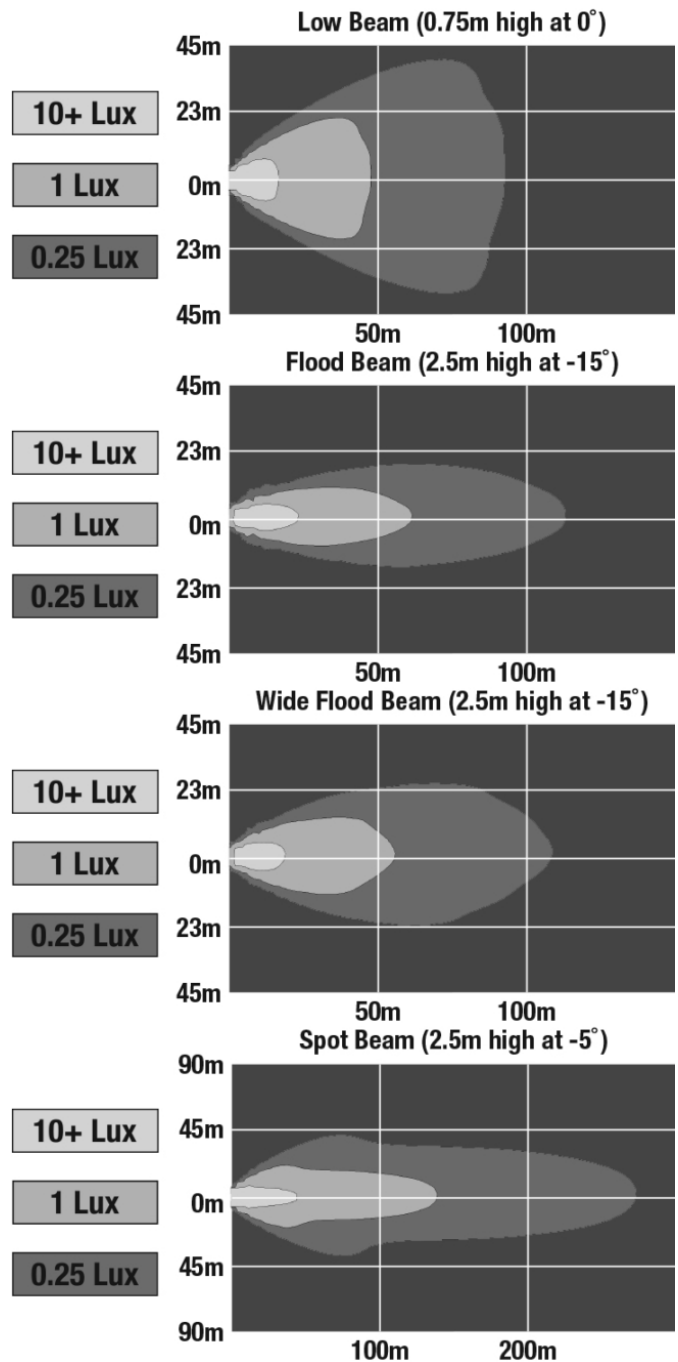

Round LED Off Road Lights - Model Trail 6 Sport

PRODUCT INFORMATION

Description	12V LED Off Road Light - Kit of 2
Height	94.00 mm / 3.7 in
Width	91.00 mm / 3.58 in
Depth	61.30 mm / 2.41 in
Shape	Round
Outer Lens Material	Polycarbonate
Outer Lens Color	Clear
Housing Material	Aluminium
Housing Color	Black
Bezel Color	Graphite
Mounting Hardware Description	(x1) 8-1.25 x 20 Stainless Steel
Mounting Type	Pedestal/Panel
Minimum Operating Temperature	-40 °C / -40 °F
Maximum Operating Temperature	80 °C / 176 °F
Connector or Wiring	3' Cable with Integrated Connector
Product Weight	2.00 lbs / 0.91 kgs
Shipping Weight	2.85 lbs / 1.29 kgs

Round LED Off Road Lights - Model Trail 6 Sport

ELECTRICAL SPECIFICATIONS

Input Voltage	12V DC
Operating Voltage	9-16V DC
Black Wire	Ground
Red Wire	Power
Current Draw	2.80A @ 12V DC

REGULATORY STANDARDS COMPLIANCE

PHOTOMETRIC SPECIFICATIONS

Raw Lumen Output	3,830
Effective Lumen Output	2,380
Candela Output	24,200
Beam Pattern(s)	Forward Lighting - Flood (Super Wide) Forward Lighting - Flood (Wide) Forward Lighting - Spot