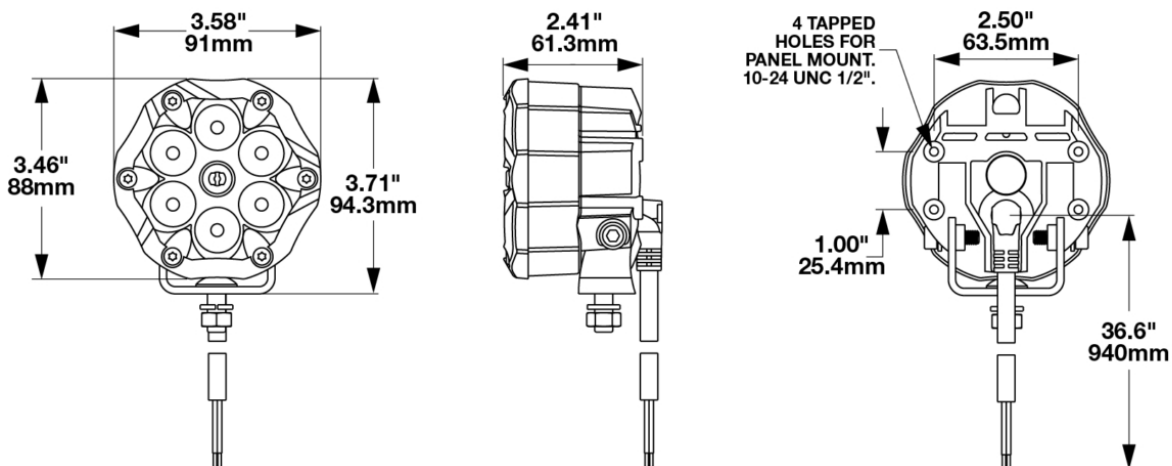

PRODUCT DIMENSIONS

Print date: 2025-04-02

© 2025 J.W. Speaker Corporation • Germantown, WI U.S.A.
www.jwspeaker.com • speaker@jwspeaker.com • 262.251.6660

J.W. SPEAKER
Engineered. Lighting. Solutions.