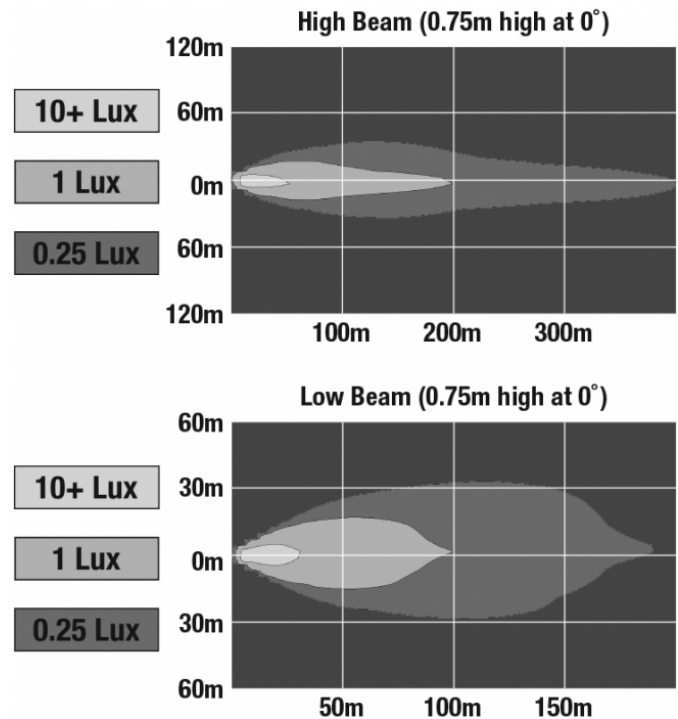

Reflector LED Headlights - Model 8620

PRODUCT INFORMATION

Description	12V DOT/ECE High & Low Beam Reflector Headlight with Chrome Inner Bezel
Height	145.00 mm / 5.71 in
Width	145.00 mm / 5.71 in
Depth	98.50 mm / 3.88 in
Shape	Round
Outer Lens Material	Polycarbonate
Outer Lens Color	Clear
Housing Material	Aluminum
Housing Color	Black
Bezel Color	Chrome
Retrofits	Bucket 5.75" Round Headlights (PAR46)
Connector or Wiring	H4
Mating Connector	H4 AMP#172515-2
Product Weight	1.49 lbs / 0.68 kgs
Shipping Weight	2.90 lbs / 1.32 kgs
Additional Information	Includes H-4 connector with 4th front position wire for ECE compliance.

Reflector LED Headlights - Model 8620

ELECTRICAL SPECIFICATIONS

Input Voltage	12V DC
Operating Voltage	9-16V DC
Black Wire	Ground
White Wire	High Beam
Yellow Wire	Low Beam
Red Wire	Front Position
Current Draw	2.67A @ 12V DC (High Beam) 1.67A @ 12V DC (Low Beam) 0.13A @ 12V DC (Front Position)

J.W. SPEAKER 
Engineered. Lighting. Solutions.

Reflector LED Headlights - Model 8620

PHOTOMETRIC SPECIFICATIONS

Raw Lumen Output	1,620 (High Beam); 925 (Low Beam)
Effective Lumen Output	850 (High Beam); 500 (Low Beam)
Candela Output	41,000 (High Beam); 12,110 (Low Beam)
Nominal LED Color Temperature	5000 K
Beam Pattern(s)	Forward Lighting - High Beam (DOT/ECE) Forward Lighting - Low Beam (DOT/ECE) Signalization - Front Position