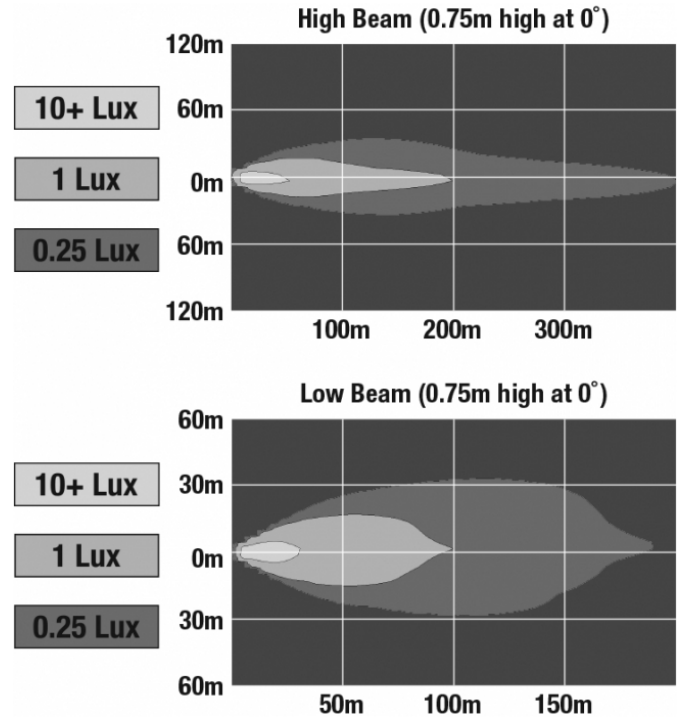

## PRODUCT INFORMATION

<b>Description</b>	12V DOT/ECE High & Low Beam Reflector Headlight with Chrome Inner Bezel
<b>Height</b>	145.00 mm / 5.71 in
<b>Width</b>	145.00 mm / 5.71 in
<b>Depth</b>	98.50 mm / 3.88 in
<b>Shape</b>	Round
<b>Outer Lens Material</b>	Polycarbonate
<b>Outer Lens Color</b>	Clear
<b>Housing Material</b>	Aluminum
<b>Housing Color</b>	Black
<b>Bezel Color</b>	Chrome
<b>Retrofits</b>	Bucket 5.75" Round Headlights (PAR46)
<b>Connector or Wiring</b>	H4
<b>Mating Connector</b>	H4 AMP#172515-2
<b>Product Weight</b>	1.49 lbs / 0.68 kgs
<b>Shipping Weight</b>	2.90 lbs / 1.32 kgs
<b>Additional Information</b>	Includes H-4 connector with 4th front position wire for ECE compliance.

## ELECTRICAL SPECIFICATIONS

---

<b>Input Voltage</b>	12V DC
<b>Operating Voltage</b>	9-16V DC
<b>Black Wire</b>	Ground
<b>White Wire</b>	High Beam
<b>Yellow Wire</b>	Low Beam
<b>Red Wire</b>	Front Position
<b>Current Draw</b>	2.67A @ 12V DC (High Beam) 1.67A @ 12V DC (Low Beam) 0.13A @ 12V DC (Front Position)

## PHOTOMETRIC SPECIFICATIONS

<b>Raw Lumen Output</b>	1,620 (High Beam); 925 (Low Beam)
<b>Effective Lumen Output</b>	850 (High Beam); 500 (Low Beam)
<b>Candela Output</b>	41,000 (High Beam); 12,110 (Low Beam)
<b>Nominal LED Color Temperature</b>	5000 K
<b>Beam Pattern(s)</b>	Forward Lighting - High Beam (DOT/ECE) Forward Lighting - Low Beam (DOT/ECE) Signalization - Front Position