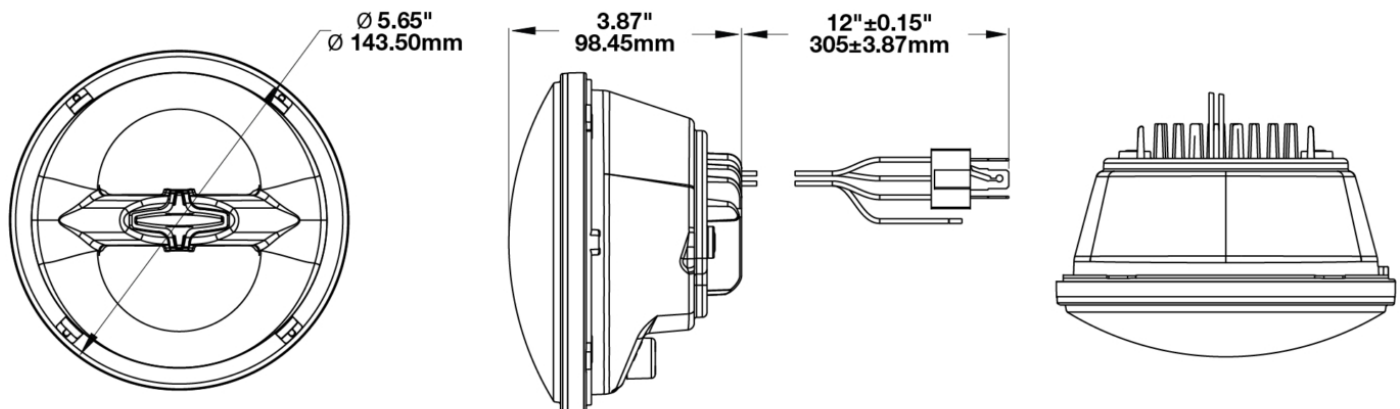

PRODUCT DIMENSIONS

Print date: 2024-12-12

© 2024 J.W. Speaker Corporation • Germantown, WI U.S.A.
www.jwspeaker.com • speaker@jwspeaker.com • 262.251.6660

J.W. SPEAKER
Engineered. Lighting. Solutions.