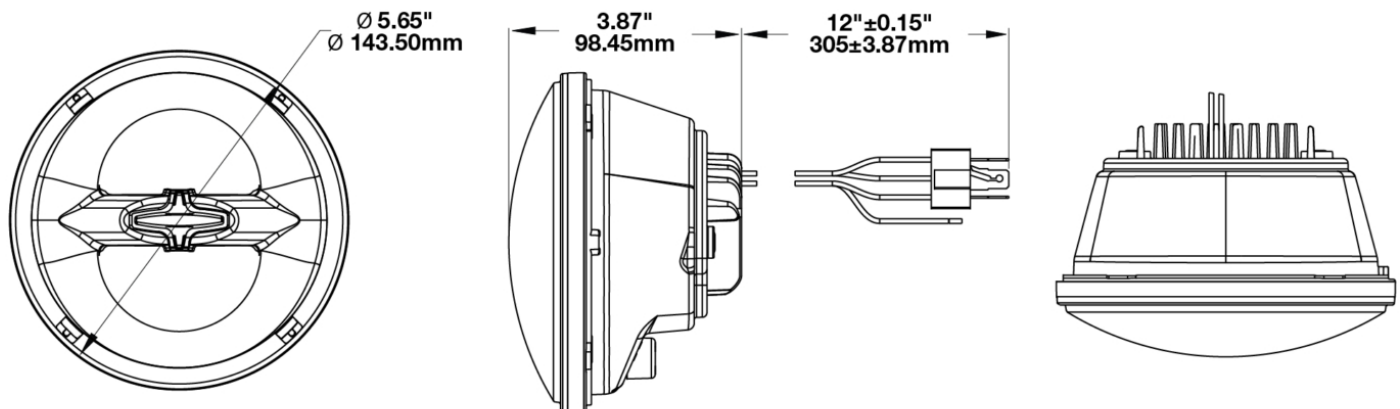

PRODUCT DIMENSIONS

Print date: 2025-02-05

© 2025 J.W. Speaker Corporation • Germantown, WI U.S.A.
www.jwspeaker.com • speaker@jwspeaker.com • 262.251.6660

J.W. SPEAKER
Engineered. Lighting. Solutions.