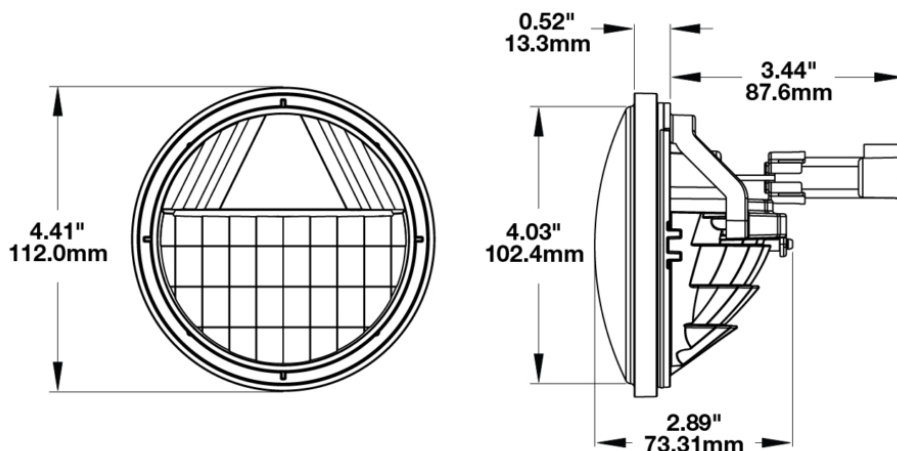

PRODUCT DIMENSIONS

Print date: 2024-07-17

© 2024 J.W. Speaker Corporation • Germantown, WI U.S.A.
www.jwspeaker.com • speaker@jwspeaker.com • 262.251.6660

J.W. SPEAKER
Engineered. Lighting. Solutions.