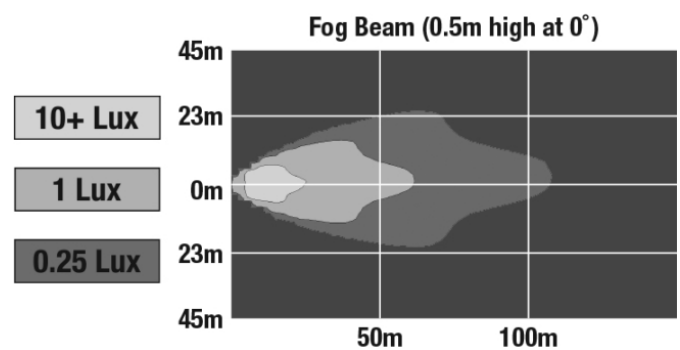

Reflector LED Fog Lights - Model 6025

PRODUCT INFORMATION

| | |
|--------------------------------------|---|
| Description | 12V SAE/ECE RHT & LHT Reflector Fog Light |
| Height | 114.00 mm / 4.49 in |
| Width | 114.00 mm / 4.49 in |
| Depth | 74.00 mm / 2.91 in |
| Shape | Round |
| Outer Lens Material | Polycarbonate |
| Outer Lens Color | Clear |
| Housing Material | Polycarbonate |
| Housing Color | Black |
| Retrofits | Bucket 4.5" Round Fog Lights (PAR36) |
| Minimum Operating Temperature | -40 °C / -40 °F |
| Maximum Operating Temperature | 65 °C / 149 °F |
| Connector or Wiring | Packard 12059450-B |
| Mating Connector | Packard #12124817 |
| Product Weight | 0.48 lbs / 0.22 kgs |
| Shipping Weight | 0.64 lbs / 0.29 kgs |
| Additional Information | 2 bare leads for direct wiring. |

Reflector LED Fog Lights - Model 6025

ELECTRICAL SPECIFICATIONS

| | |
|--------------------------|--------------------------------|
| Input Voltage | 12V DC |
| Operating Voltage | 9-16V DC |
| Red Wire | Positive |
| Black Wire | Negative |
| Current Draw | .83A @ 10V DC 0.7A @ 12V DC |

| | |
|--------------------------------------|------------------------|
| Raw Lumen Output | 346 |
| Effective Lumen Output | 291 |
| Candela Output | 12,300 |
| Nominal LED Color Temperature | 5000 K |
| Beam Pattern(s) | Forward Lighting - Fog |