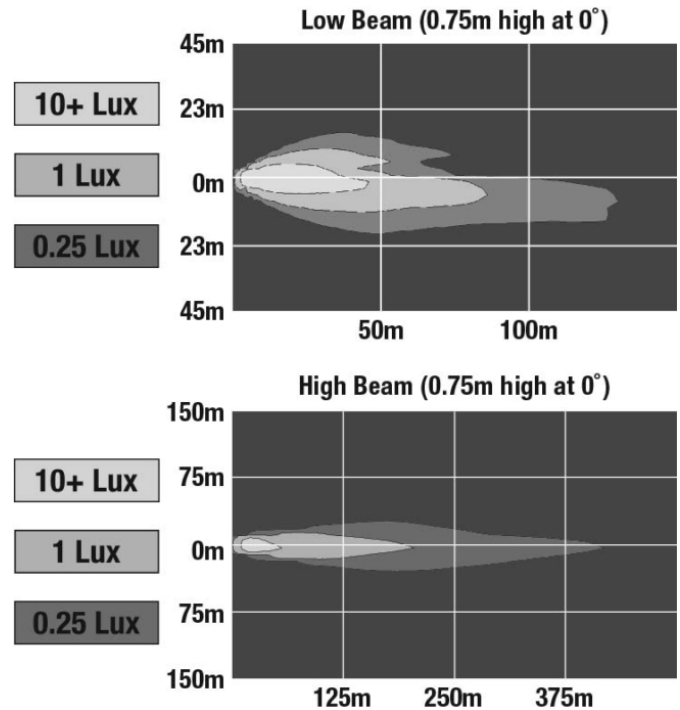

## PHOTOMETRIC SPECIFICATIONS

<b>Raw Lumen Output</b>	2895 (High Beam); 1200 (Low Beam)
<b>Effective Lumen Output</b>	1020 (High Beam); 614 (Low Beam)
<b>Candela Output</b>	50400 (High Beam); 26690 (Low Beam)
<b>Nominal LED Color Temperature</b>	5000 K
<b>Beam Pattern(s)</b>	Forward Lighting - Daytime Running Light Forward Lighting - High Beam (DOT) Forward Lighting - Low Beam (DOT) Signalization - Front Position Signalization - Marker Signalization - Turn (Front)