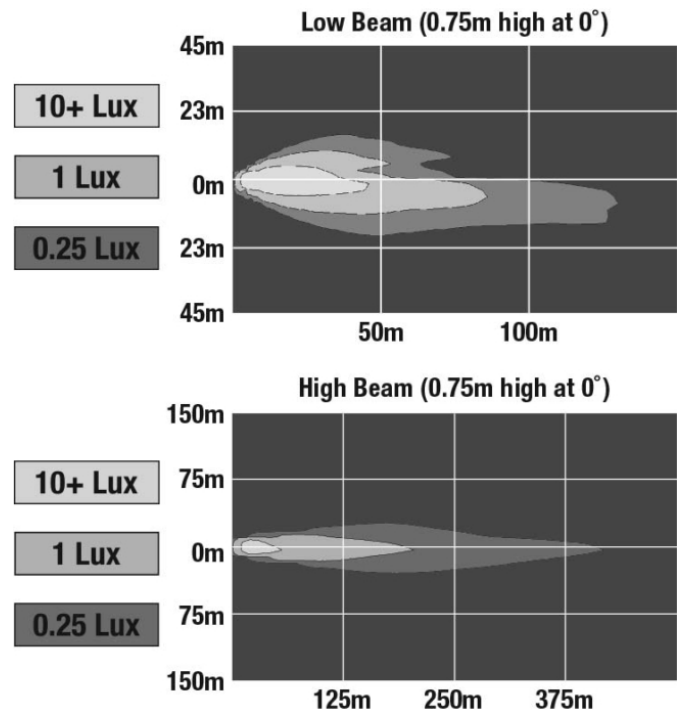

Peterbilt POD LED Headlights - Model 9600

PRODUCT INFORMATION

Description	12V Peterbilt LED Headlight, Left-hand, Black Bezel (Single light)
Height	215.00 mm / 8.46 in
Width	443.00 mm / 17.44 in
Depth	210.00 mm / 8.27 in
Shape	Stylized
Outer Lens Material	Polycarbonate
Outer Lens Color	Clear
Housing Material	Polycarbonate
Housing Color	Black
Bezel Color	Black
Minimum Operating Temperature	-40 °C / -40 °F
Maximum Operating Temperature	65 °C / 149 °F
Connector or Wiring	Deutsch DT04-8PA
Mating Connector	Deutsch DT06-8SA
Product Weight	5.65 lbs / 2.56 kgs
Shipping Weight	7.00 lbs / 3.18 kgs

REGULATORY STANDARDS COMPLIANCE

FMVSS 108 s10.1 (Table XIX)	FMVSS 108 s10.1 (Table XVIII)
FMVSS 108 s7.1 (Table VI)	FMVSS 108 s7.4 (Table X)
FMVSS 108 s8.1 (Table XVI)	IEC IP67
SAE J588	SAE J592
SAE J594	

Raw Lumen Output	2895 (High Beam); 1200 (Low Beam)
Effective Lumen Output	1020 (High Beam); 614 (Low Beam)
Candela Output	50400 (High Beam); 26690 (Low Beam)
Nominal LED Color Temperature	5000 K
Beam Pattern(s)	Forward Lighting - Daytime Running Light Forward Lighting - High Beam (DOT) Forward Lighting - Low Beam (DOT) Signalization - Front Position Signalization - Marker Signalization - Turn (Front)