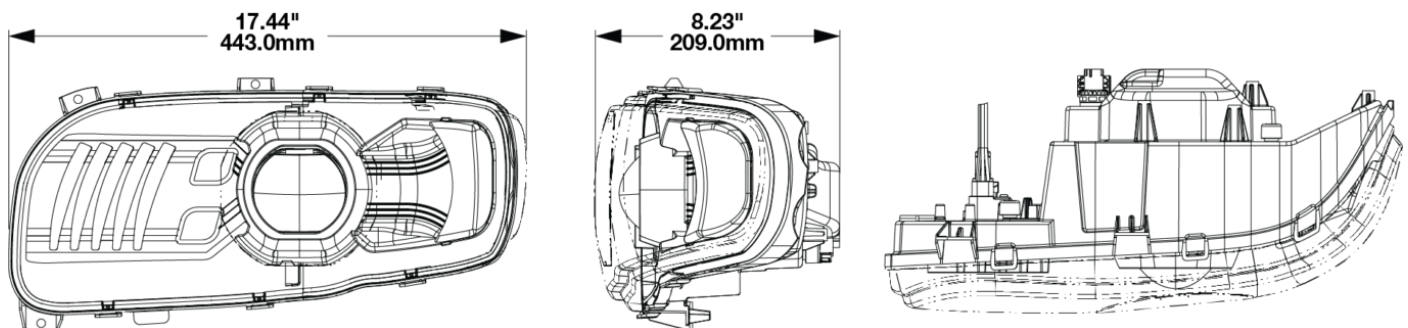

PRODUCT DIMENSIONS

Print date: 2024-11-22

© 2024 J.W. Speaker Corporation • Germantown, WI U.S.A.
www.jwspeaker.com • speaker@jwspeaker.com • 262.251.6660

J.W. SPEAKER
Engineered. Lighting. Solutions.