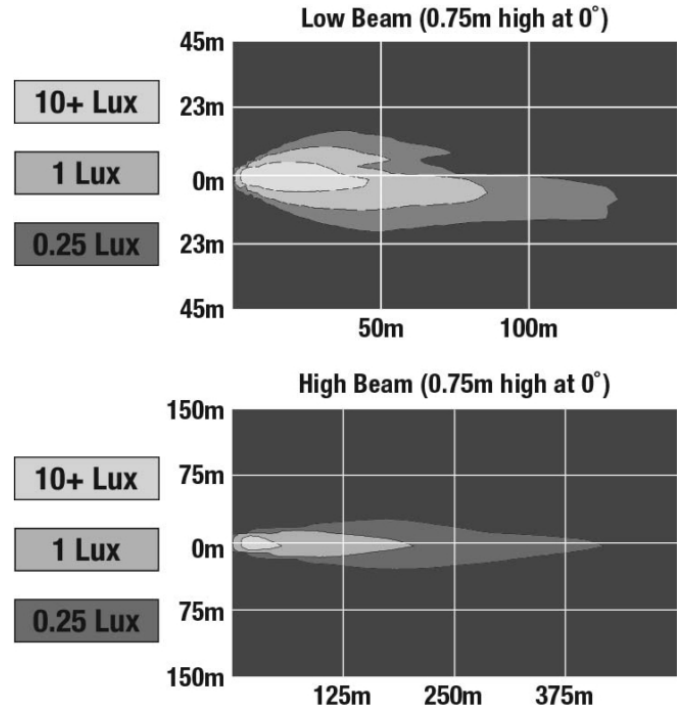

Peterbilt POD LED Headlights - Model 9600

PRODUCT INFORMATION

Description	12V Peterbilt LED Headlight, Left-hand, Black Bezel (Single light)
Height	215.00 mm / 8.46 in
Width	443.00 mm / 17.44 in
Depth	210.00 mm / 8.27 in
Shape	Stylized
Outer Lens Material	Polycarbonate
Outer Lens Color	Clear
Housing Material	Polycarbonate
Housing Color	Black
Bezel Color	Black
Minimum Operating Temperature	-40 °C / -40 °F
Maximum Operating Temperature	65 °C / 149 °F
Connector or Wiring	Deutsch DT04-8PA
Mating Connector	Deutsch DT06-8SA
Product Weight	5.65 lbs / 2.56 kgs
Shipping Weight	7.00 lbs / 3.18 kgs

REGULATORY STANDARDS COMPLIANCE

FMVSS 108 s10.1 (Table XIX)	FMVSS 108 s10.1 (Table XVIII)
FMVSS 108 s7.1 (Table VI)	FMVSS 108 s7.4 (Table X)
FMVSS 108 s8.1 (Table XVI)	IEC IP67
SAE J588	SAE J592
SAE J594	

Raw Lumen Output	2895 (High Beam); 1200 (Low Beam)
Effective Lumen Output	1020 (High Beam); 614 (Low Beam)
Candela Output	50400 (High Beam); 26690 (Low Beam)
Nominal LED Color Temperature	5000 K
Beam Pattern(s)	Forward Lighting - Daytime Running Light Forward Lighting - High Beam (DOT) Forward Lighting - Low Beam (DOT) Signalization - Front Position Signalization - Marker Signalization - Turn (Front)