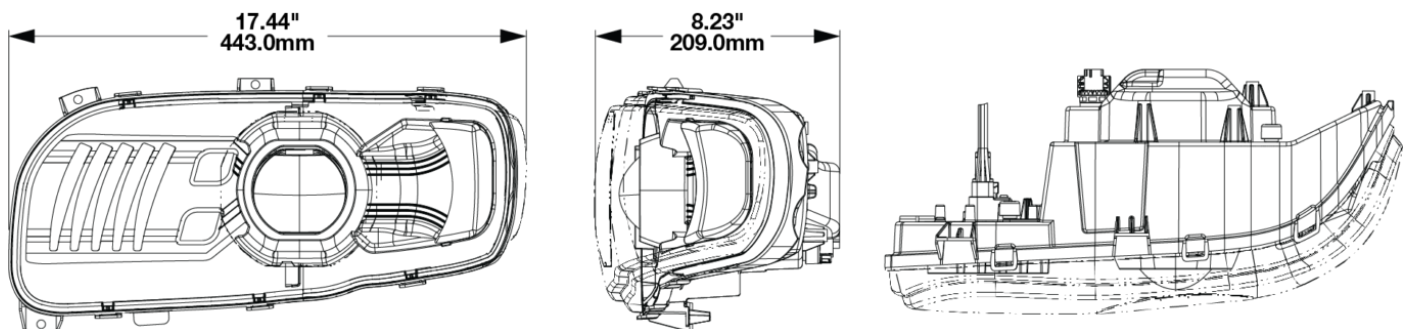

PRODUCT DIMENSIONS

Print date: 2025-02-22

© 2025 J.W. Speaker Corporation • Germantown, WI U.S.A.
www.jwspeaker.com • speaker@jwspeaker.com • 262.251.6660

J.W. SPEAKER
Engineered. Lighting. Solutions.