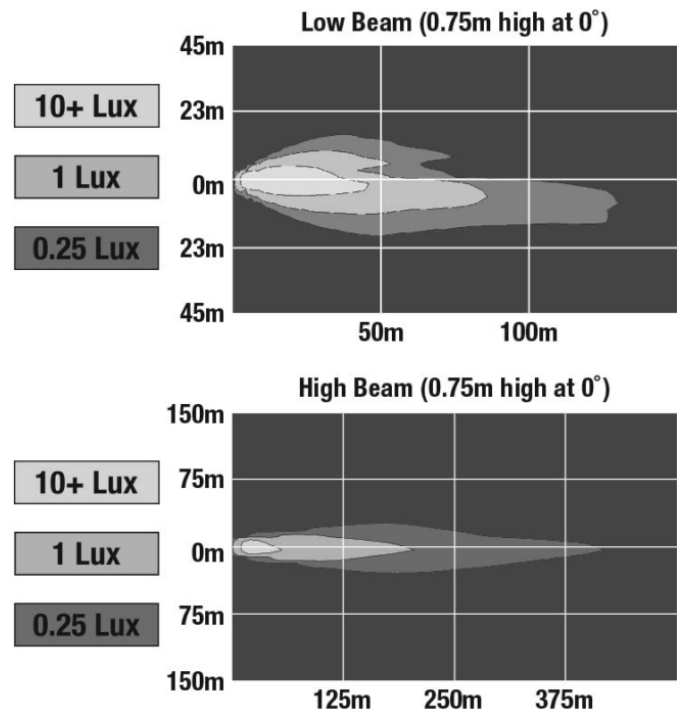

## PHOTOMETRIC SPECIFICATIONS

<b>Raw Lumen Output</b>	2895 (High Beam); 1200 (Low Beam)
<b>Effective Lumen Output</b>	1020 (High Beam); 614 (Low Beam)
<b>Candela Output</b>	50400 (High Beam); 26690 (Low Beam)
<b>Nominal LED Color Temperature</b>	5000 K
<b>Beam Pattern(s)</b>	Forward Lighting - Daytime Running Light Forward Lighting - High Beam (DOT) Forward Lighting - Low Beam (DOT) Signalization - Front Position Signalization - Marker Signalization - Turn (Front)