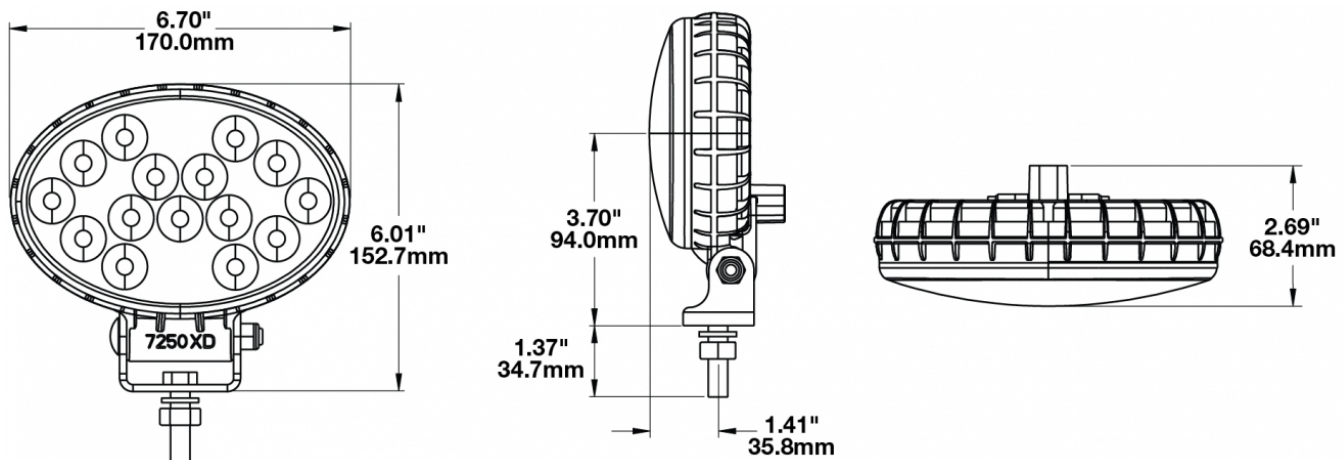

PRODUCT DIMENSIONS

Print date: 2025-02-28

© 2025 J.W. Speaker Corporation • Germantown, WI U.S.A.
www.jwspeaker.com • speaker@jwspeaker.com • 262.251.6660

J.W. SPEAKER
Engineered. Lighting. Solutions.