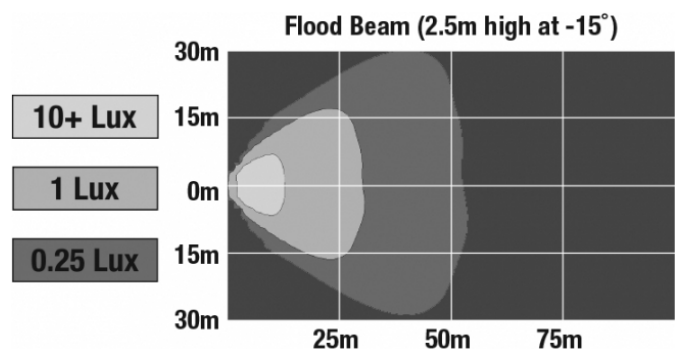

Oval LED Work Lights - Model 7250 XD

PRODUCT INFORMATION

Description	12-24V LED Work Light with Flood Beam Pattern & Pedestal Mount
Height	152.40 mm / 6 in
Width	170.18 mm / 6.7 in
Depth	68.58 mm / 2.7 in
Shape	Oval
Outer Lens Material	Polycarbonate
Outer Lens Color	Clear
Housing Material	Polycarbonate
Housing Color	Black
Mounting Hardware Description	(x1) 3/8-16 x 1.5" Stainless Steel Hex Head Bolt
Minimum Operating Temperature	-40 °C / -40 °F
Maximum Operating Temperature	65 °C / 149 °F
Connector or Wiring	Deutsch DT04-2P
Mating Connector	Deutsch DT06-2S
Product Weight	0.80 lbs / 0.36 kgs
Shipping Weight	2.80 lbs / 1.27 kgs

PHOTOMETRIC SPECIFICATIONS

Raw Lumen Output	3715
Effective Lumen Output	2142
Nominal LED Color Temperature	5700 K
Beam Pattern(s)	Forward Lighting - Flood (Standard)

Print date: 2025-01-23

© 2025 J.W. Speaker Corporation • Germantown, WI U.S.A.
www.jwspeaker.com • speaker@jwspeaker.com • 262.251.6660