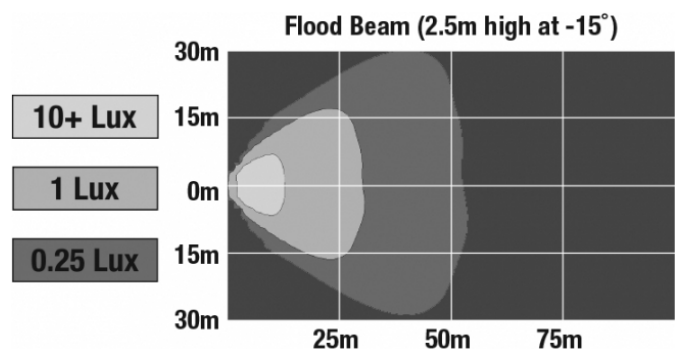

Oval LED Work Lights - Model 7250 XD

PRODUCT INFORMATION

Description	12-24V LED Work Light with Flood Beam Pattern & Pedestal Mount
Height	152.40 mm / 6 in
Width	170.18 mm / 6.7 in
Depth	68.58 mm / 2.7 in
Shape	Oval
Outer Lens Material	Polycarbonate
Outer Lens Color	Clear
Housing Material	Polycarbonate
Housing Color	Black
Mounting Hardware Description	(x1) 3/8-16 x 1.5" Stainless Steel Hex Head Bolt
Minimum Operating Temperature	-40 °C / -40 °F
Maximum Operating Temperature	65 °C / 149 °F
Connector or Wiring	Deutsch DT04-2P
Mating Connector	Deutsch DT06-2S
Product Weight	0.80 lbs / 0.36 kgs
Shipping Weight	2.80 lbs / 1.27 kgs

PHOTOMETRIC SPECIFICATIONS

Raw Lumen Output	3715
Effective Lumen Output	2142
Nominal LED Color Temperature	5700 K
Beam Pattern(s)	Forward Lighting - Flood (Standard)

Print date: 2024-12-24

© 2024 J.W. Speaker Corporation • Germantown, WI U.S.A.
www.jwspeaker.com • speaker@jwspeaker.com • 262.251.6660