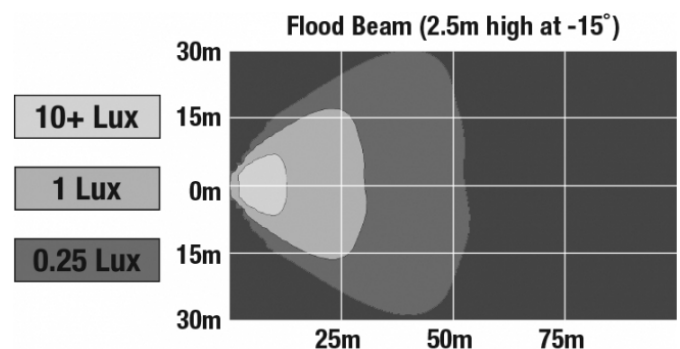

Print date: 2025-02-28

© 2025 J.W. Speaker Corporation • Germantown, WI U.S.A.
www.jwspeaker.com • speaker@jwspeaker.com • 262.251.6660

J.W. SPEAKER
Engineered. Lighting. Solutions.