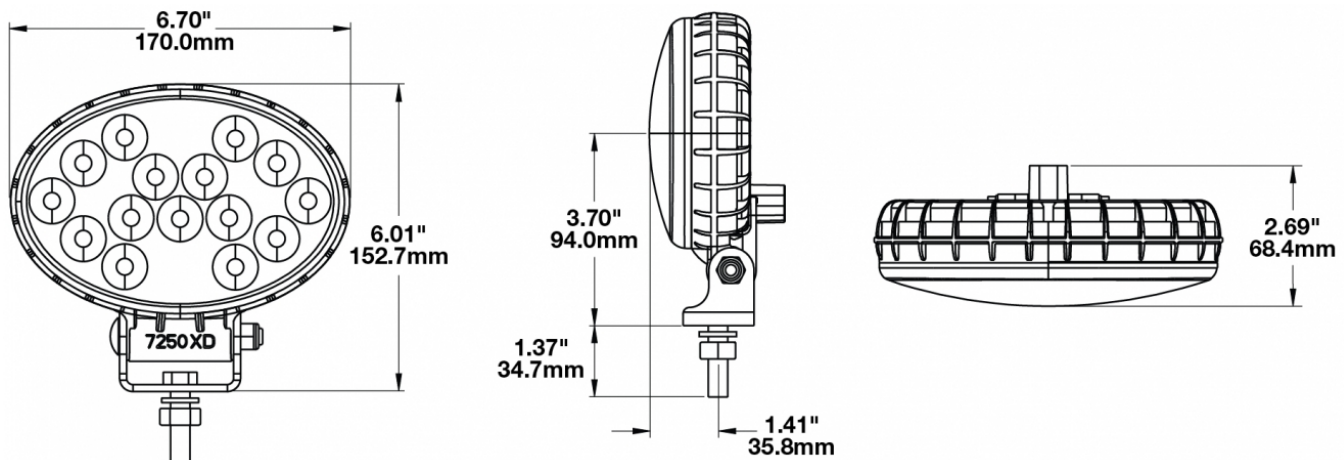

PRODUCT DIMENSIONS

Print date: 2024-11-22

© 2024 J.W. Speaker Corporation • Germantown, WI U.S.A.
www.jwspeaker.com • speaker@jwspeaker.com • 262.251.6660

J.W. SPEAKER
Engineered. Lighting. Solutions.