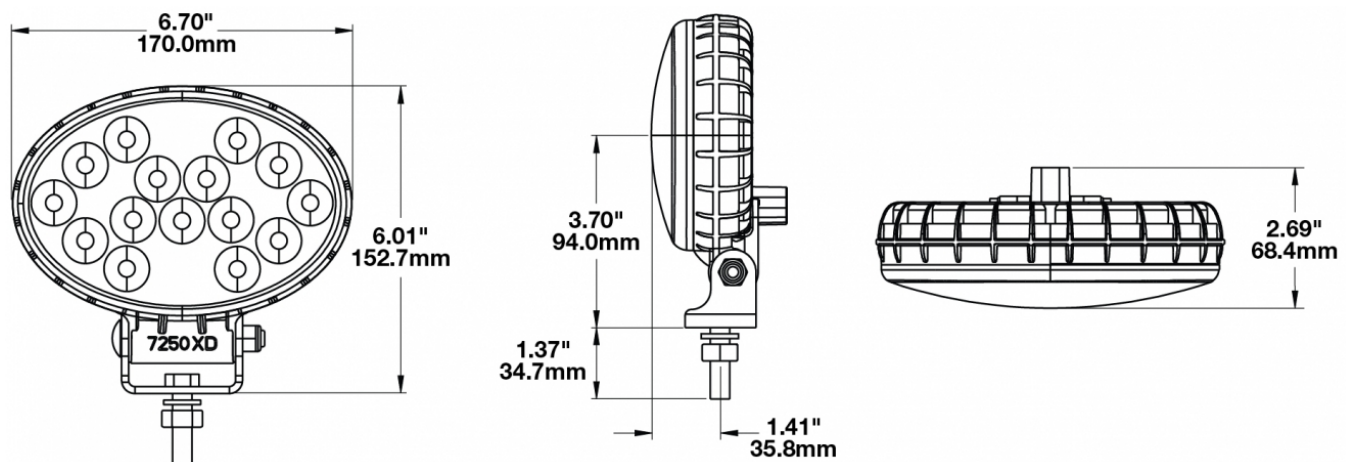

PRODUCT DIMENSIONS

Print date: 2024-12-24

© 2024 J.W. Speaker Corporation • Germantown, WI U.S.A.
www.jwspeaker.com • speaker@jwspeaker.com • 262.251.6660

J.W. SPEAKER
Engineered. Lighting. Solutions.