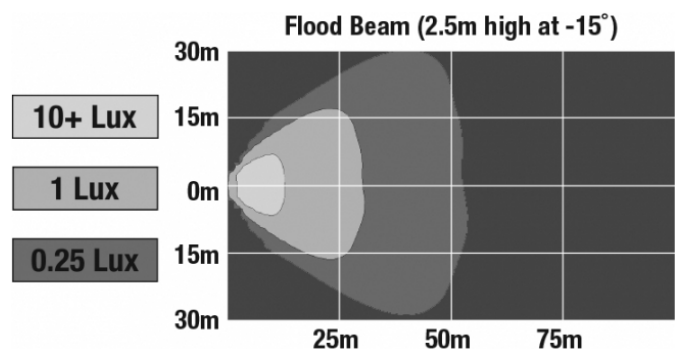

## PRODUCT INFORMATION

<b>Description</b>	12-24V LED Work Light with Flood Beam Pattern & Pedestal Mount
<b>Height</b>	152.40 mm / 6 in
<b>Width</b>	170.18 mm / 6.7 in
<b>Depth</b>	68.58 mm / 2.7 in
<b>Shape</b>	Oval
<b>Outer Lens Material</b>	Polycarbonate
<b>Outer Lens Color</b>	Clear
<b>Housing Material</b>	Polycarbonate
<b>Housing Color</b>	Black
<b>Mounting Hardware Description</b>	(x1) 3/8-16 x 1.5" Stainless Steel Hex Head Bolt
<b>Minimum Operating Temperature</b>	-40 °C / -40 °F
<b>Maximum Operating Temperature</b>	65 °C / 149 °F
<b>Connector or Wiring</b>	Deutsch DT04-2P
<b>Mating Connector</b>	Deutsch DT06-2S
<b>Product Weight</b>	0.80 lbs / 0.36 kgs
<b>Shipping Weight</b>	2.80 lbs / 1.27 kgs

## PHOTOMETRIC SPECIFICATIONS

<b>Raw Lumen Output</b>	3715
<b>Effective Lumen Output</b>	2142
<b>Nominal LED Color Temperature</b>	5700 K
<b>Beam Pattern(s)</b>	Forward Lighting - Flood (Standard)

Print date: 2024-11-22