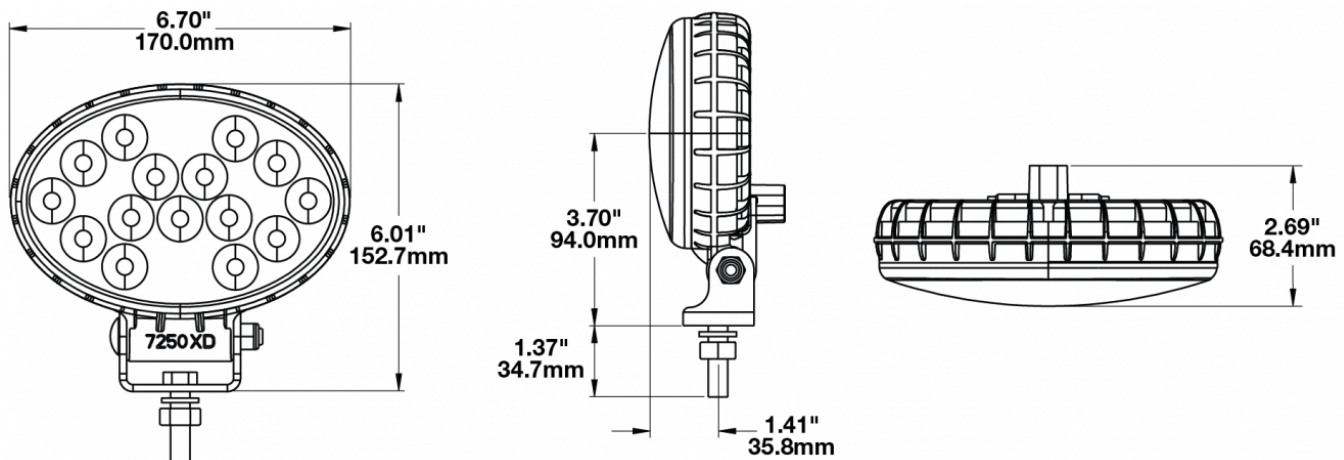

PRODUCT DIMENSIONS

Print date: 2025-01-23

© 2025 J.W. Speaker Corporation • Germantown, WI U.S.A.
www.jwspeaker.com • speaker@jwspeaker.com • 262.251.6660

J.W. SPEAKER
Engineered. Lighting. Solutions.