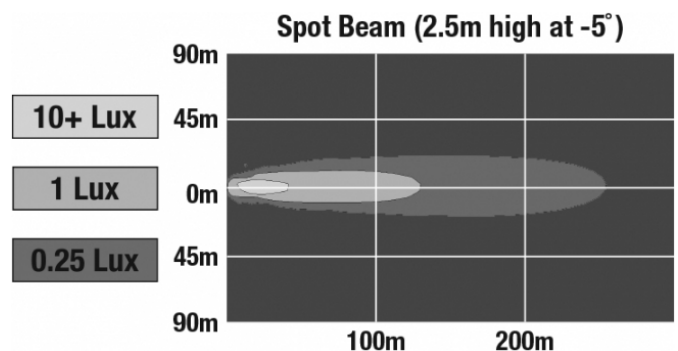

Oval LED Work Lights - Model 7250 XD

PRODUCT INFORMATION

Description	12-24V LED Work Light with Spot Beam Pattern & Pedestal Mount
Height	152.40 mm / 6 in
Width	170.18 mm / 6.7 in
Depth	68.58 mm / 2.7 in
Shape	Oval
Outer Lens Material	Polycarbonate
Outer Lens Color	Clear
Housing Material	Polycarbonate
Housing Color	Black
Mounting Hardware Description	(x1) 3/8-16 x 1.5" Stainless Steel Hex Head Bolt
Minimum Operating Temperature	-40 °C / -40 °F
Maximum Operating Temperature	65 °C / 149 °F
Connector or Wiring	Deutsch DT04-2P
Mating Connector	Deutsch DT06-2S
Product Weight	0.80 lbs / 0.36 kgs
Shipping Weight	2.80 lbs / 1.27 kgs

PHOTOMETRIC SPECIFICATIONS

Raw Lumen Output	3715
Effective Lumen Output	2174
Nominal LED Color Temperature	5700 K
Beam Pattern(s)	Forward Lighting - Spot

Print date: 2025-01-23

© 2025 J.W. Speaker Corporation • Germantown, WI U.S.A.
www.jwspeaker.com • speaker@jwspeaker.com • 262.251.6660