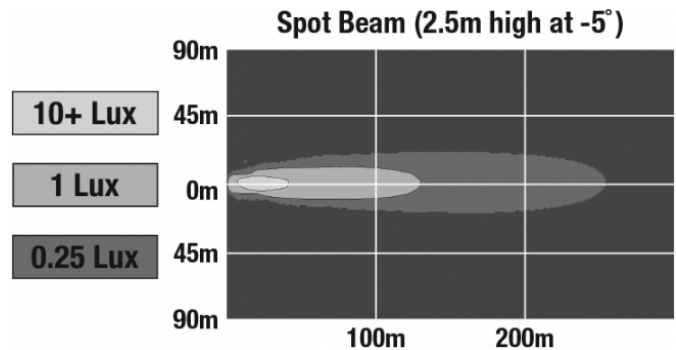

J.W. SPEAKER
Engineered. Lighting. Solutions.

Oval LED Work Light - Model 7251 XD

PHOTOMETRIC SPECIFICATIONS

Raw Lumen Output	3,150
Effective Lumen Output	1,500
Nominal LED Color Temperature	5000 K
Beam Pattern(s)	Forward Lighting - Spot