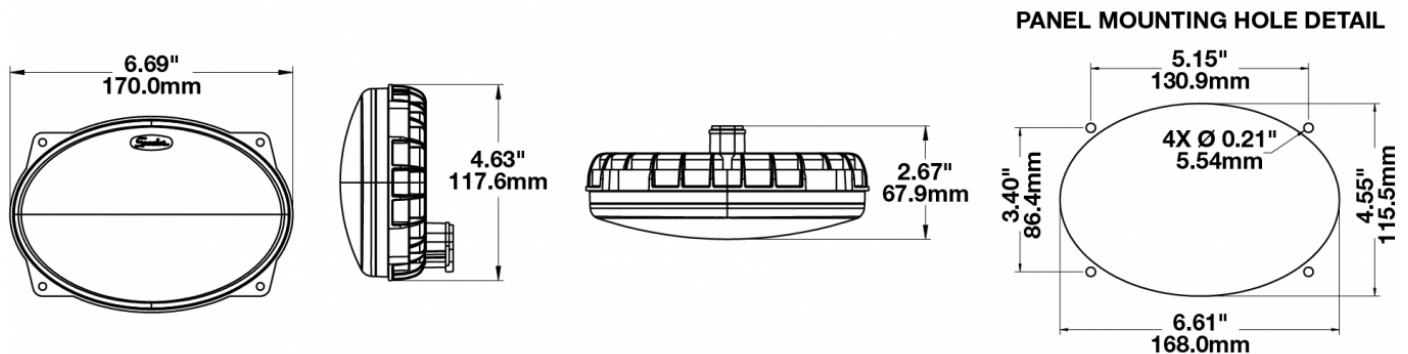

Oval LED Work Light - Model 7251 XD

PRODUCT INFORMATION

Description	12-24V LED Work Light with Spot Beam Pattern & Panel Mount
Height	152.40 mm / 6 in
Width	170.18 mm / 6.7 in
Depth	68.58 mm / 2.7 in
Shape	Oval
Outer Lens Material	Polycarbonate
Outer Lens Color	Clear
Housing Material	Polycarbonate
Housing Color	Black
Bezel Color	N/A
Mounting Hardware Description	(x1) 3/8-16 x 1.5" Stainless Steel Hex Head Bolt
Minimum Operating Temperature	-40 °C / -40 °F
Maximum Operating Temperature	65 °C / 149 °F
Connector or Wiring	Deutsch DT04-2P
Mating Connector	Deutsch DT06-2S
Product Weight	0.80 lbs / 0.36 kgs
Shipping Weight	2.50 lbs / 1.13 kgs

PRODUCT DIMENSIONS

ELECTRICAL SPECIFICATIONS

Input Voltage	12-24V DC
Operating Voltage	10-32V DC
Black Wire	Ground
Red Wire	Power
Current Draw	1.60A @ 12V DC 0.90A @ 24V DC

REGULATORY STANDARDS COMPLIANCE

J.W. SPEAKER
Engineered. Lighting. Solutions.

Oval LED Work Light - Model 7251 XD

PHOTOMETRIC SPECIFICATIONS

Raw Lumen Output	3,150
Effective Lumen Output	1,500
Nominal LED Color Temperature	5000 K
Beam Pattern(s)	Forward Lighting - Spot