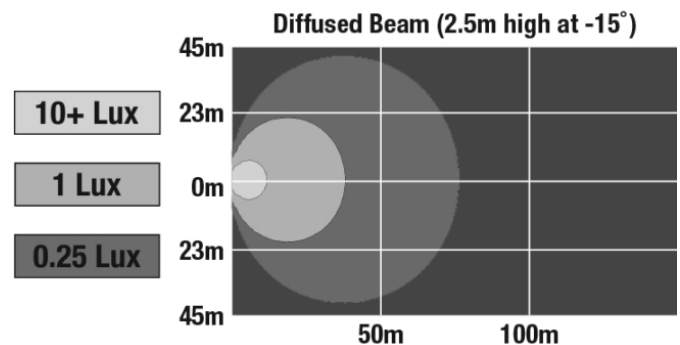

## PRODUCT INFORMATION

<b>Description</b>	12-24V LED 18.5" Light Bar with Diffuse Beam Pattern
<b>Height</b>	40.00 mm / 1.57 in
<b>Width</b>	470.00 mm / 18.5 in
<b>Depth</b>	54.00 mm / 2.13 in
<b>Shape</b>	Rectangular
<b>Outer Lens Material</b>	Nylon
<b>Outer Lens Color</b>	Diffuse
<b>Housing Material</b>	TC PA6
<b>Housing Color</b>	Black
<b>Mounting Hardware Description</b>	(x2) M6-1 x
<b>Connector or Wiring</b>	Bare Leads, 2.5mm Jacketed Cable
<b>Product Weight</b>	1.45 lbs / 0.66 kgs
<b>Shipping Weight</b>	1.99 lbs / 0.9 kgs

## PHOTOMETRIC SPECIFICATIONS

<b>Effective Lumen Output</b>	3,600
<b>Candela Output</b>	1,510
<b>Nominal LED Color Temperature</b>	5000 K
<b>Beam Pattern(s)</b>	Forward Lighting - Flood (Wide)