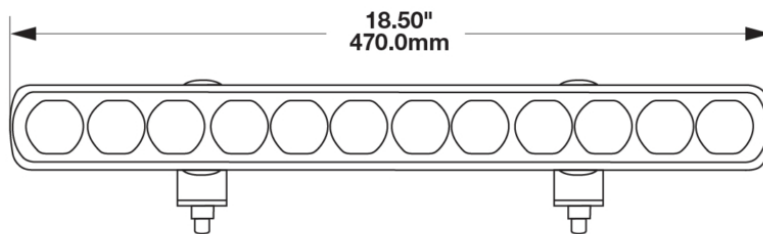

Off Road LED Light Bar - Model TS1500

PRODUCT INFORMATION

Description	12-24V LED 18.5" Light Bar with Diffuse Beam Pattern
Height	40.00 mm / 1.57 in
Width	470.00 mm / 18.5 in
Depth	54.00 mm / 2.13 in
Shape	Rectangular
Outer Lens Material	Nylon
Outer Lens Color	Diffuse
Housing Material	TC PA6
Housing Color	Black
Mounting Hardware Description	(x2) M6-1 x
Connector or Wiring	Bare Leads, 2.5mm Jacketed Cable
Product Weight	1.45 lbs / 0.66 kgs
Shipping Weight	1.99 lbs / 0.9 kgs

PRODUCT DIMENSIONS

Print date: 2024-12-14

© 2024 J.W. Speaker Corporation • Germantown, WI U.S.A.
www.jwspeaker.com • speaker@jwspeaker.com • 262.251.6660

J.W. SPEAKER
Engineered. Lighting. Solutions.