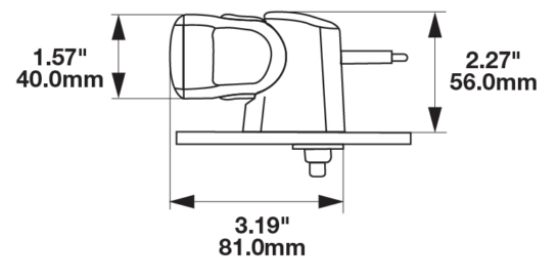

Off Road LED Light Bar - Model TS1500

PRODUCT INFORMATION

Description	12-24V LED 18.5" Light Bar with Diffuse Beam Pattern
Height	40.00 mm / 1.57 in
Width	470.00 mm / 18.5 in
Depth	54.00 mm / 2.13 in
Shape	Rectangular
Outer Lens Material	Nylon
Outer Lens Color	Diffuse
Housing Material	TC PA6
Housing Color	Black
Mounting Hardware Description	(x2) M6-1 x
Connector or Wiring	Bare Leads, 2.5mm Jacketed Cable
Product Weight	1.45 lbs / 0.66 kgs
Shipping Weight	1.99 lbs / 0.9 kgs

PRODUCT DIMENSIONS

Print date: 2024-12-14

© 2024 J.W. Speaker Corporation • Germantown, WI U.S.A.
www.jwspeaker.com • speaker@jwspeaker.com • 262.251.6660

J.W. SPEAKER
Engineered. Lighting. Solutions.