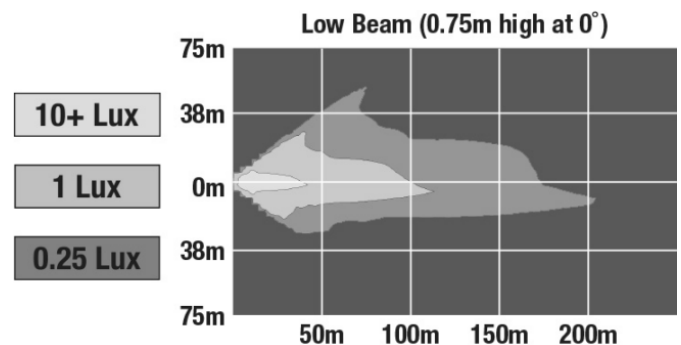

LED Mosaic Modular Lighting System - Model 92

PRODUCT INFORMATION

Description	12V LED RHT Horizontal Low Beam Headlight - RH Light (Bulk)
Height	103.00 mm / 4.06 in
Width	201.00 mm / 7.91 in
Depth	82.50 mm / 3.25 in
Shape	Rectangular
Outer Lens Material	Polycarbonate
Outer Lens Color	Clear
Housing Material	Aluminum
Housing Color	Black
Bezel Color	NA
Mounting Type	Panel
Minimum Operating Temperature	-40 °C / -40 °F
Maximum Operating Temperature	65 °C / 149 °F
Connector or Wiring	12" bare leads
Product Weight	1.52 lbs / 0.69 kgs
Shipping Weight	10.28 lbs / 4.66 kgs

PHOTOMETRIC SPECIFICATIONS

Effective Lumen Output	687
Candela Output	20098
Nominal LED Color Temperature	5700 K
Beam Pattern(s)	Forward Lighting - Low Beam (DOT)

APPLICATIONS

Print date: 2025-02-05

© 2025 J.W. Speaker Corporation • Germantown, WI U.S.A.
www.jwspeaker.com • speaker@jwspeaker.com • 262.251.6660