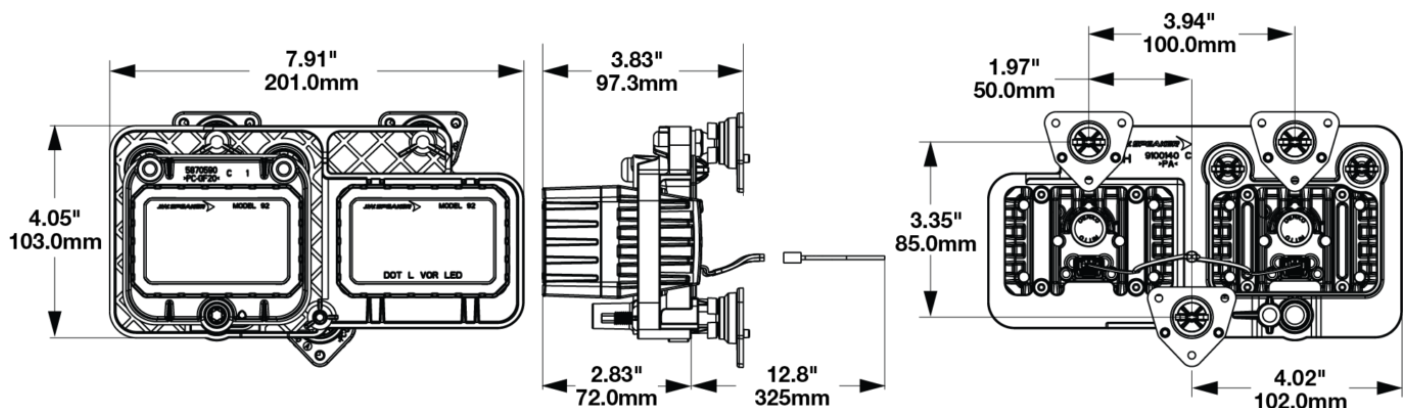

PRODUCT DIMENSIONS

Print date: 2025-02-05

© 2025 J.W. Speaker Corporation • Germantown, WI U.S.A.
www.jwspeaker.com • speaker@jwspeaker.com • 262.251.6660

J.W. SPEAKER
Engineered. Lighting. Solutions.