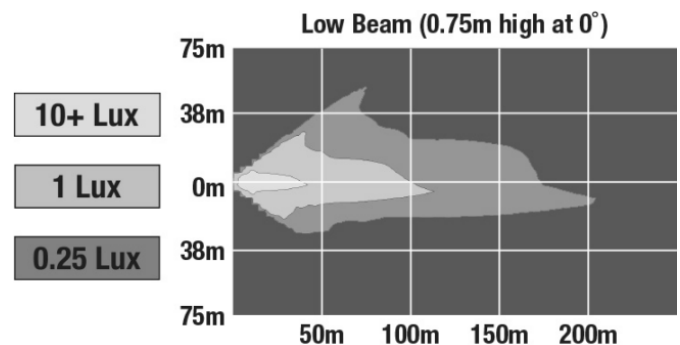

LED Mosaic Modular Lighting System - Model 92

ELECTRICAL SPECIFICATIONS

Input Voltage	12V DC
Operating Voltage	9-16V DC
Red Wire	Power
Black Wire	Ground
Current Draw	1.92A @ 12.8V DC (Power)

REGULATORY STANDARDS COMPLIANCE

FMVSS 108 s10.1 (Table XIX) IEC IP67
IEC IP69K

PHOTOMETRIC SPECIFICATIONS

Effective Lumen Output	687
Candela Output	20098
Nominal LED Color Temperature	5700 K
Beam Pattern(s)	Forward Lighting - Low Beam (DOT)

APPLICATIONS

Print date: 2025-02-05

© 2025 J.W. Speaker Corporation • Germantown, WI U.S.A.
www.jwspeaker.com • speaker@jwspeaker.com • 262.251.6660