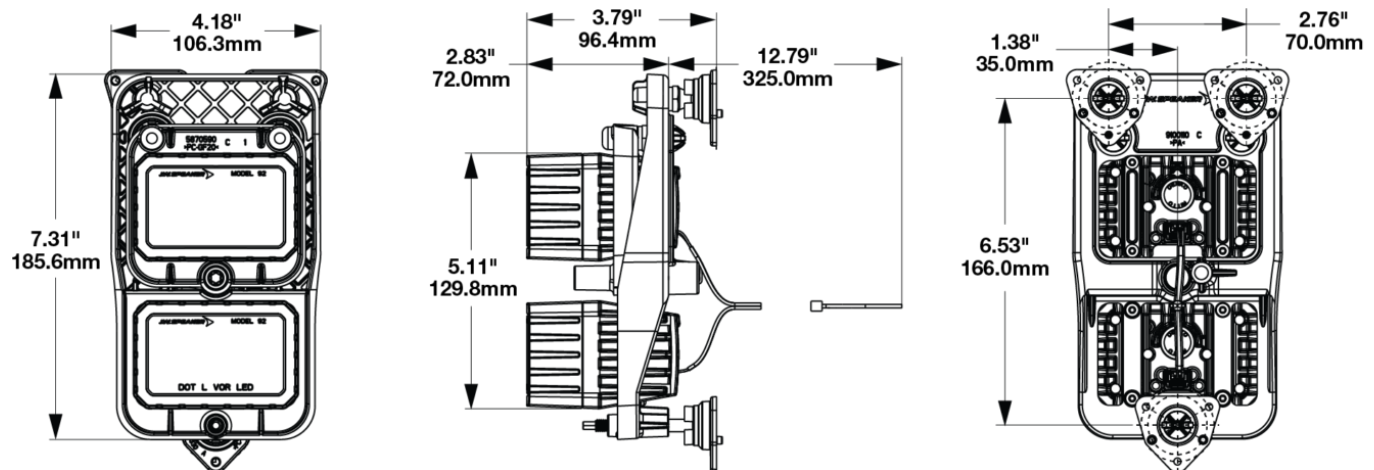

PRODUCT DIMENSIONS

Print date: 2024-12-22

© 2024 J.W. Speaker Corporation • Germantown, WI U.S.A.
www.jwspeaker.com • speaker@jwspeaker.com • 262.251.6660

J.W. SPEAKER
Engineered. Lighting. Solutions.