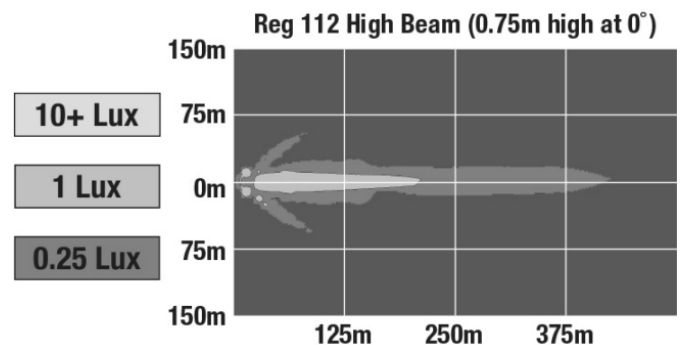

## PRODUCT INFORMATION

<b>Description</b>	12V LED DOT/ECE High Beam & Front Position Headlight (Bulk)
<b>Height</b>	54.80 mm / 2.16 in
<b>Width</b>	83.80 mm / 3.3 in
<b>Depth</b>	76.70 mm / 3.02 in
<b>Shape</b>	Rectangular
<b>Outer Lens Material</b>	Polycarbonate
<b>Outer Lens Color</b>	Clear
<b>Housing Material</b>	Die-Cast Aluminum
<b>Housing Color</b>	Black
<b>Bezel Color</b>	n/a
<b>Minimum Operating Temperature</b>	-40 °C / -40 °F
<b>Maximum Operating Temperature</b>	65 °C / 149 °F
<b>Mating Connector</b>	JAE MX19A003S51 3 POS
<b>Product Weight</b>	0.55 lbs / 0.25 kgs
<b>Shipping Weight</b>	14.34 lbs / 6.5 kgs

## ELECTRICAL SPECIFICATIONS

<b>Input Voltage</b>	12 V
<b>Operating Voltage</b>	10-16 V
<b>WHITE Wire</b>	HIGH BEAM
<b>RED Wire</b>	FRONT POSITION
<b>BLACK Wire</b>	GROUND
<b>Current Draw</b>	1.30A @ 12V (HIGH BEAM) 0.18A @ 12V (FRONT POSITION)

## PHOTOMETRIC SPECIFICATIONS

<b>Raw Lumen Output</b>	1800
<b>Effective Lumen Output</b>	400
<b>Candela Output</b>	46000
<b>Nominal LED Color Temperature</b>	5700 K
<b>Beam Pattern(s)</b>	Forward Lighting - High Beam (ECE) Signalization - Front Position