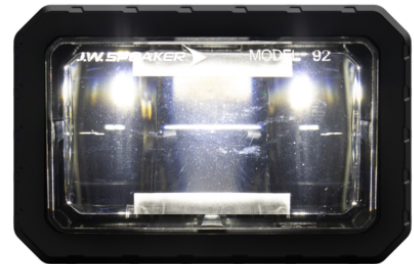

# LED Mosaic Modular Lighting System - Model 92

## PRODUCT INFORMATION

<b>Description</b>	12V LED DOT/ECE High Beam & Front Position Headlight (Bulk)
<b>Height</b>	54.80 mm / 2.16 in
<b>Width</b>	83.80 mm / 3.3 in
<b>Depth</b>	76.70 mm / 3.02 in
<b>Shape</b>	Rectangular
<b>Outer Lens Material</b>	Polycarbonate
<b>Outer Lens Color</b>	Clear
<b>Housing Material</b>	Die-Cast Aluminum
<b>Housing Color</b>	Black
<b>Bezel Color</b>	n/a
<b>Minimum Operating Temperature</b>	-40 °C / -40 °F
<b>Maximum Operating Temperature</b>	65 °C / 149 °F
<b>Mating Connector</b>	JAE MX19A003S51 3 POS
<b>Product Weight</b>	0.55 lbs / 0.25 kgs
<b>Shipping Weight</b>	14.34 lbs / 6.5 kgs