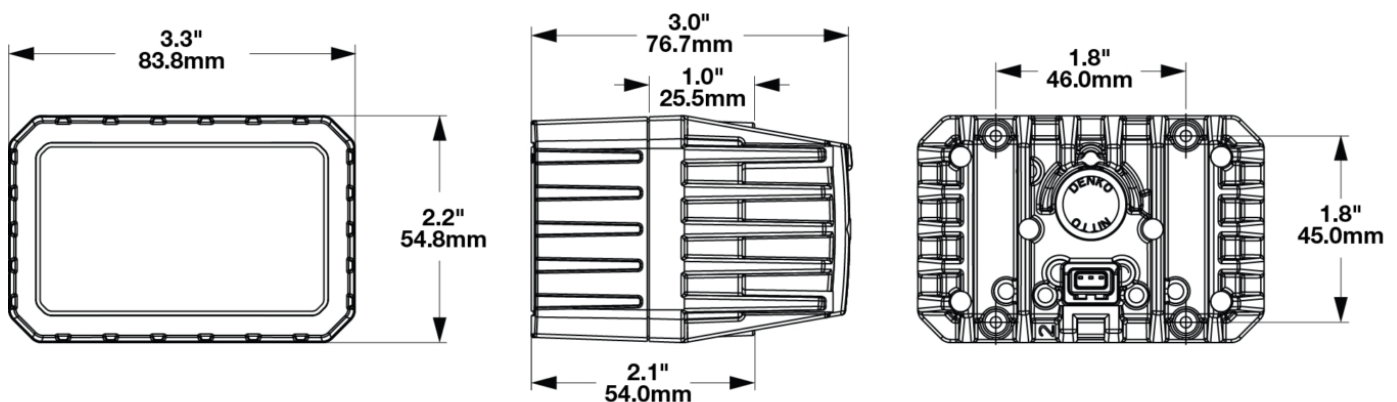

PRODUCT DIMENSIONS

Print date: 2025-02-05

© 2025 J.W. Speaker Corporation • Germantown, WI U.S.A.
www.jwspeaker.com • speaker@jwspeaker.com • 262.251.6660

J.W. SPEAKER
Engineered. Lighting. Solutions.