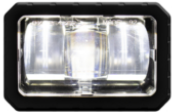

Part Number
0557941
12V LED SAE/ECE
Cornering Light