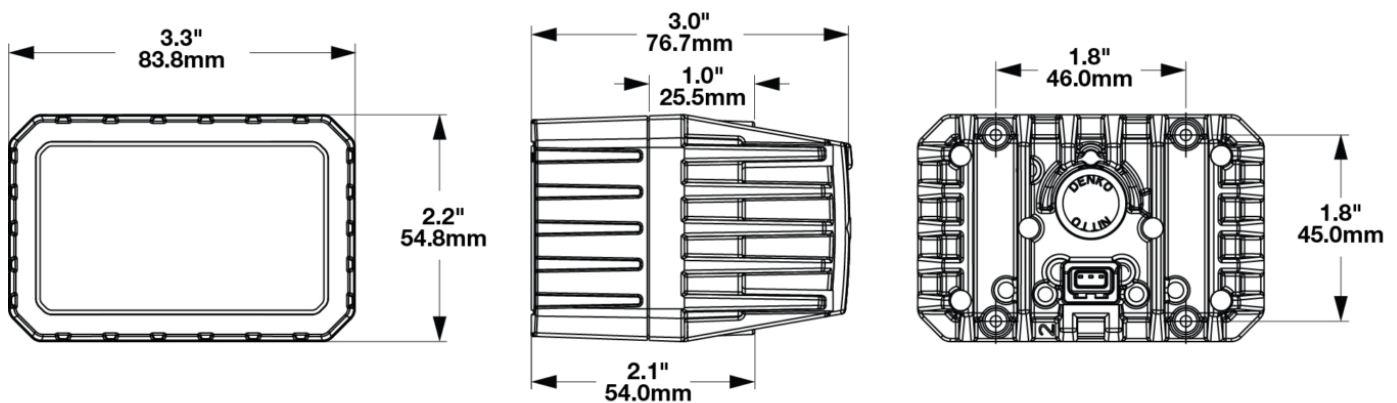

PRODUCT DIMENSIONS

Print date: 2025-04-19

© 2025 J.W. Speaker Corporation • Germantown, WI U.S.A.
www.jwspeaker.com • speaker@jwspeaker.com • 262.251.6660

J.W. SPEAKER
Engineered. Lighting. Solutions.