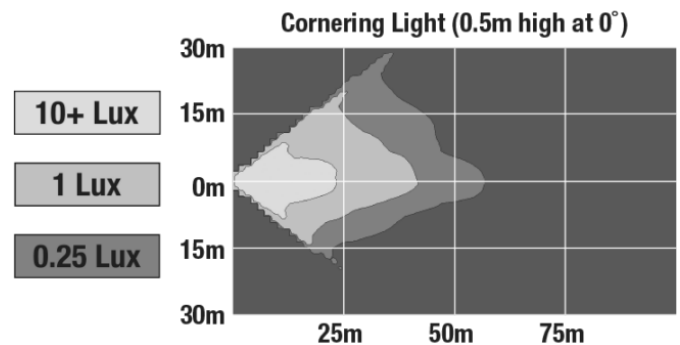

## PHOTOMETRIC SPECIFICATIONS

|                                      |                              |
|--------------------------------------|------------------------------|
| <b>Raw Lumen Output</b>              | 2080 Cornering               |
| <b>Effective Lumen Output</b>        | 725 Cornering                |
| <b>Candela Output</b>                | 10200                        |
| <b>Nominal LED Color Temperature</b> | 5700 K                       |
| <b>Beam Pattern(s)</b>               | Forward Lighting - Cornering |