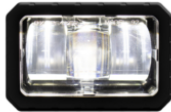

Part Number
0557942
12V LED SAE/ECE
Cornering Light (Bulk)