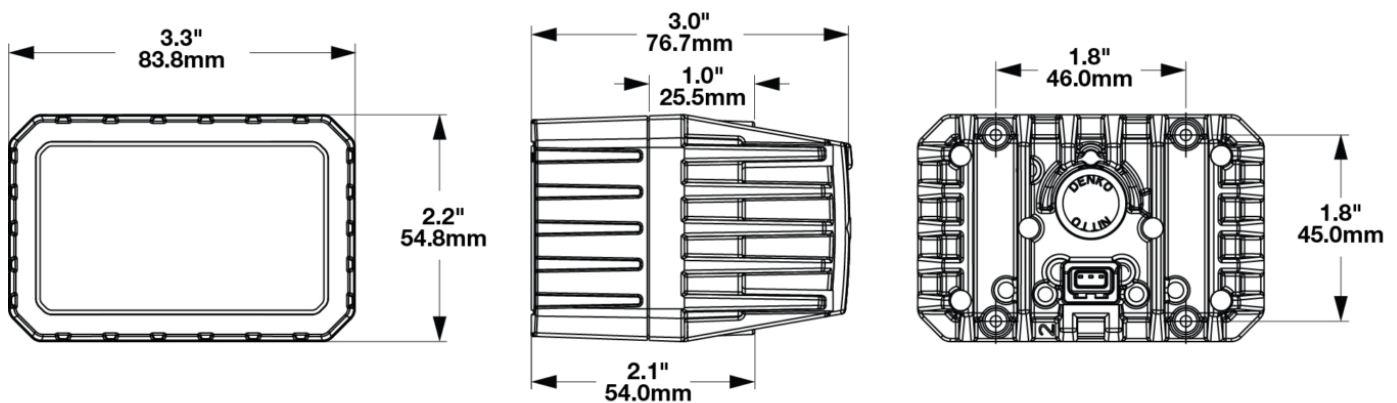

## PRODUCT INFORMATION

<b>Description</b>	24V LED ECE Fog Light
<b>Height</b>	54.80 mm / 2.16 in
<b>Width</b>	83.80 mm / 3.3 in
<b>Depth</b>	76.70 mm / 3.02 in
<b>Shape</b>	Rectangular
<b>Outer Lens Material</b>	Polycarb
<b>Outer Lens Color</b>	Clear
<b>Housing Material</b>	Die-Cast Aluminum
<b>Housing Color</b>	Black
<b>Bezel Color</b>	N/A
<b>Minimum Operating Temperature</b>	-40 °C / -40 °F
<b>Maximum Operating Temperature</b>	65 °C / 149 °F
<b>Mating Connector</b>	JAE MX19A003S51 2 Pos
<b>Product Weight</b>	0.60 lbs / 0.27 kgs