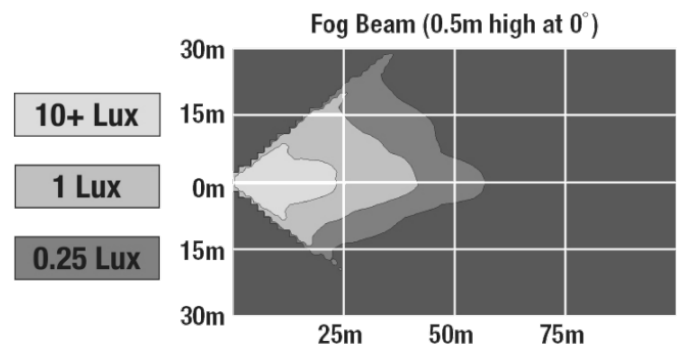

Print date: 2025-03-12

© 2025 J.W. Speaker Corporation • Germantown, WI U.S.A.
www.jwspeaker.com • speaker@jwspeaker.com • 262.251.6660