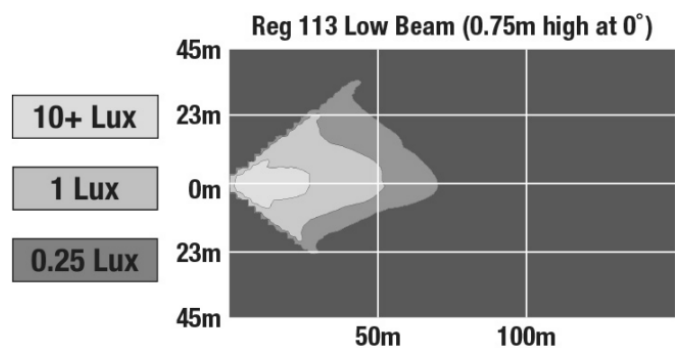

LED Mosaic Modular Lighting System - Model 92

PRODUCT INFORMATION

Description	24V LED ECE Symmetric Low Beam Headlight (Bulk)
Height	54.80 mm / 2.16 in
Width	83.80 mm / 3.3 in
Depth	76.70 mm / 3.02 in
Shape	Rectangular
Outer Lens Material	Polycarbonate
Outer Lens Color	Clear
Housing Material	Die-Cast Aluminum
Housing Color	Black
Bezel Color	N/A
Minimum Operating Temperature	-40 °C / -40 °F
Maximum Operating Temperature	65 °C / 149 °F
Mating Connector	JAE MX19A003S51 2 Pos
Product Weight	0.60 lbs / 0.27 kgs

ECE Reg 149 - WC-DS
IEC IP69K

PHOTOMETRIC SPECIFICATIONS

Raw Lumen Output	2080 Low Beam
Effective Lumen Output	725 Low Beam
Candela Output	10200 Low Beam
Nominal LED Color Temperature	5700 K
Beam Pattern(s)	Forward Lighting - Low Beam (DOT/ECE)