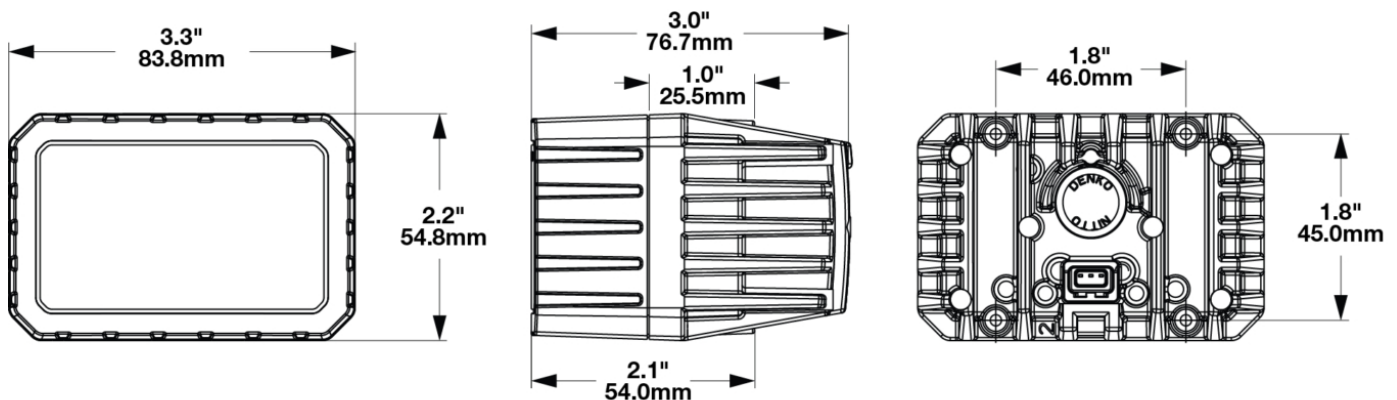

PRODUCT DIMENSIONS

Print date: 2025-03-12

© 2025 J.W. Speaker Corporation • Germantown, WI U.S.A.
www.jwspeaker.com • speaker@jwspeaker.com • 262.251.6660

J.W. SPEAKER
Engineered. Lighting. Solutions.