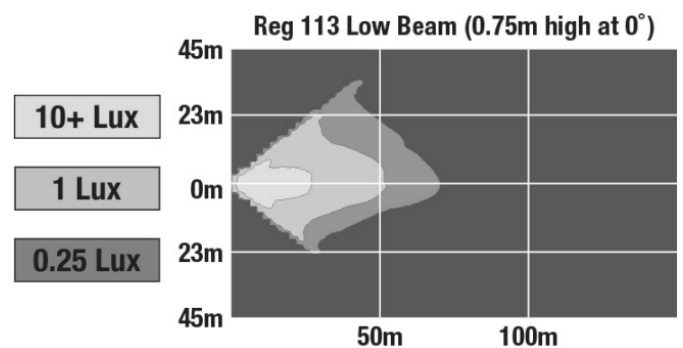

## PHOTOMETRIC SPECIFICATIONS

<b>Raw Lumen Output</b>	2080 Low Beam
<b>Effective Lumen Output</b>	725 Low Beam
<b>Candela Output</b>	10200 Low Beam
<b>Nominal LED Color Temperature</b>	5700 K
<b>Beam Pattern(s)</b>	Forward Lighting - Low Beam (DOT/ECE)