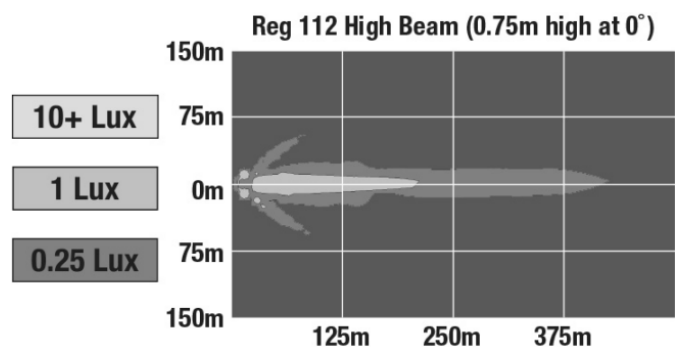

LED Mosaic Modular Lighting System - Model 92

PRODUCT INFORMATION

Description	24V LED ECE High Beam & Front Position Headlight (Bulk)
Height	54.80 mm / 2.16 in
Width	83.80 mm / 3.3 in
Depth	76.70 mm / 3.02 in
Shape	Rectangular
Outer Lens Material	Polycarbonate
Outer Lens Color	Clear
Housing Material	Die-Cast Aluminum
Housing Color	Black
Bezel Color	n/a
Minimum Operating Temperature	-40 °C / -40 °F
Maximum Operating Temperature	65 °C / 149 °F
Mating Connector	JAE MX19A003S51 3 POS
Product Weight	0.55 lbs / 0.25 kgs
Shipping Weight	14.34 lbs / 6.5 kgs

REGULATORY STANDARDS COMPLIANCE

ASABE S608

ECE Reg 149 - HR

IEC IP69K

ECE Reg 148 - A

IEC IP67

PHOTOMETRIC SPECIFICATIONS

Raw Lumen Output	1650
Effective Lumen Output	360
Candela Output	50000
Nominal LED Color Temperature	5700 K
Beam Pattern(s)	Forward Lighting - High Beam (ECE)