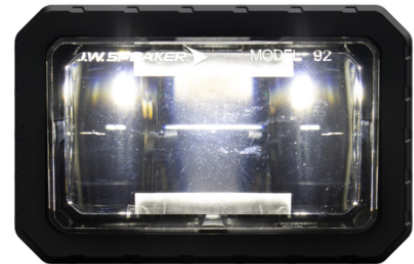

LED Mosaic Modular Lighting System - Model 92

PRODUCT INFORMATION

Description	24V LED ECE High Beam & Front Position Headlight (Bulk)
Height	54.80 mm / 2.16 in
Width	83.80 mm / 3.3 in
Depth	76.70 mm / 3.02 in
Shape	Rectangular
Outer Lens Material	Polycarbonate
Outer Lens Color	Clear
Housing Material	Die-Cast Aluminum
Housing Color	Black
Bezel Color	n/a
Minimum Operating Temperature	-40 °C / -40 °F
Maximum Operating Temperature	65 °C / 149 °F
Mating Connector	JAE MX19A003S51 3 POS
Product Weight	0.55 lbs / 0.25 kgs
Shipping Weight	14.34 lbs / 6.5 kgs

ELECTRICAL SPECIFICATIONS

Input Voltage	24V DC
Operating Voltage	18-36V DC
WHITE Wire	HIGH BEAM
RED Wire	FRONT POSITION
BLACK Wire	GROUND
Current Draw	0.70A @ 24V DC (HIGH BEAM) 0.09A @ 24V DC (FRONT POSITION)

REGULATORY STANDARDS COMPLIANCE

ASABE S608

ECE Reg 149 - HR

IEC IP69K

ECE Reg 148 - A

IEC IP67

PHOTOMETRIC SPECIFICATIONS

Raw Lumen Output	1650
Effective Lumen Output	360
Candela Output	50000
Nominal LED Color Temperature	5700 K
Beam Pattern(s)	Forward Lighting - High Beam (ECE)