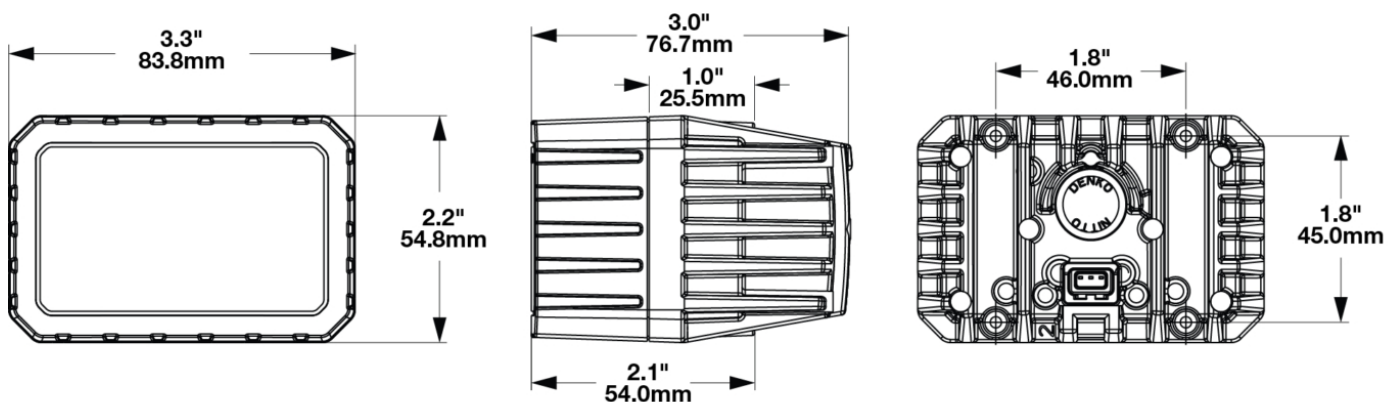

PRODUCT DIMENSIONS

Print date: 2025-02-05

© 2025 J.W. Speaker Corporation • Germantown, WI U.S.A.
www.jwspeaker.com • speaker@jwspeaker.com • 262.251.6660

J.W. SPEAKER
Engineered. Lighting. Solutions.