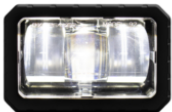

Part Number
0557941
12V LED SAE/ECE
Cornering Light