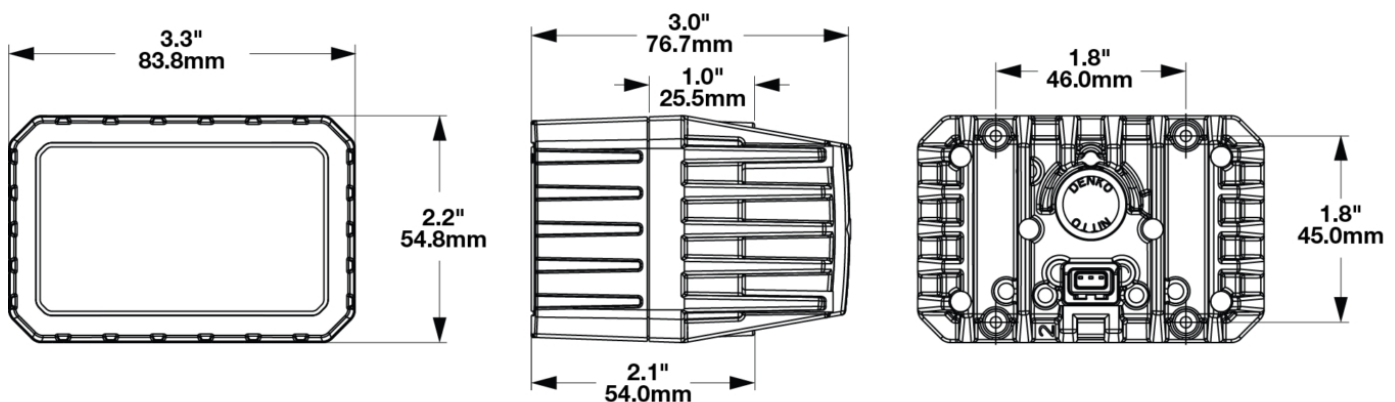

PRODUCT DIMENSIONS

Print date: 2024-12-22

© 2024 J.W. Speaker Corporation • Germantown, WI U.S.A.
www.jwspeaker.com • speaker@jwspeaker.com • 262.251.6660