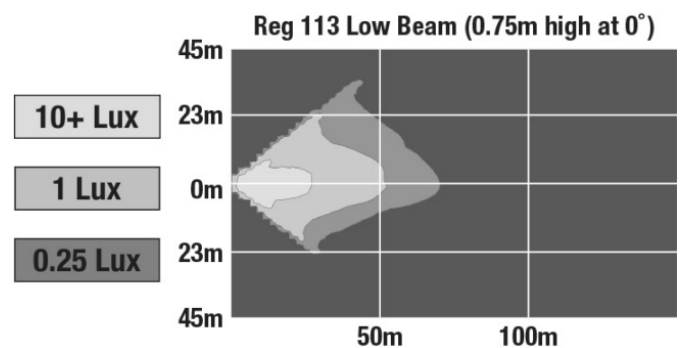

## ELECTRICAL SPECIFICATIONS

<b>Input Voltage</b>	12V DC
<b>Operating Voltage</b>	10-16V DC
<b>RED Wire</b>	LOW BEAM
<b>BLACK Wire</b>	GROUND
<b>Current Draw</b>	1.5A @ 12V DC (LOW BEAM)

## PHOTOMETRIC SPECIFICATIONS

<b>Raw Lumen Output</b>	2080(Low BEAM)
<b>Effective Lumen Output</b>	725(Low BEAM)
<b>Candela Output</b>	10200
<b>Nominal LED Color Temperature</b>	5700 K
<b>Beam Pattern(s)</b>	Forward Lighting - Low Beam (DOT/ECE)