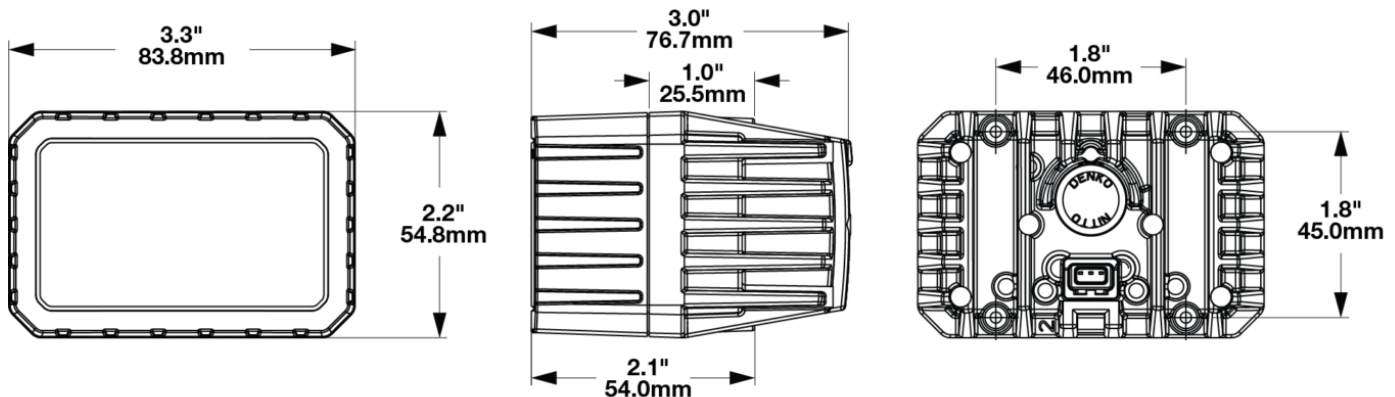

PRODUCT DIMENSIONS

Print date: 2025-03-12

© 2025 J.W. Speaker Corporation • Germantown, WI U.S.A.
www.jwspeaker.com • speaker@jwspeaker.com • 262.251.6660