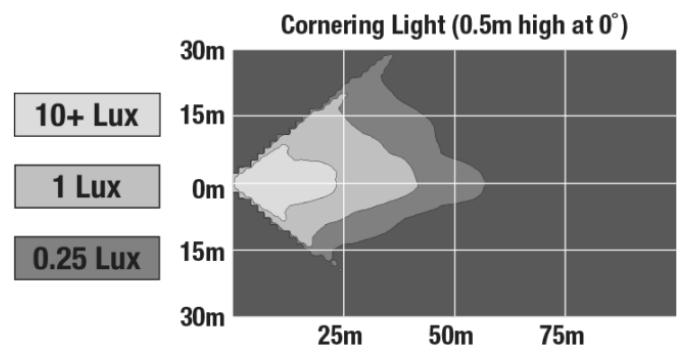

PHOTOMETRIC SPECIFICATIONS

Raw Lumen Output	2080(CORNERING)
Effective Lumen Output	725(CORNERING)
Candela Output	10200
Nominal LED Color Temperature	5700 K
Beam Pattern(s)	Forward Lighting - Cornering

Print date: 2025-03-12