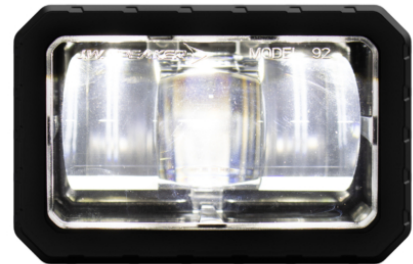

LED Mosaic Modular Lighting System - Model 92

PRODUCT INFORMATION

Description	12V LED SAE/ECE Cornering Light (Bulk)
Height	54.80 mm / 2.16 in
Width	83.80 mm / 3.3 in
Depth	76.70 mm / 3.02 in
Shape	Rectangular
Outer Lens Material	Polycarbonate
Outer Lens Color	Clear
Housing Material	Die-Cast Aluminum
Housing Color	Black
Bezel Color	N/A
Minimum Operating Temperature	-40 °C / -40 °F
Maximum Operating Temperature	65 °C / 149 °F
Mating Connector	JAE MX19A003S51 3 Pos
Product Weight	0.60 lbs / 0.27 kgs
Shipping Weight	18.00 lbs / 8.16 kgs

PHOTOMETRIC SPECIFICATIONS

Raw Lumen Output	2080(CORNERING)
Effective Lumen Output	725(CORNERING)
Candela Output	10200
Nominal LED Color Temperature	5700 K
Beam Pattern(s)	Forward Lighting - Cornering

Print date: 2025-03-12