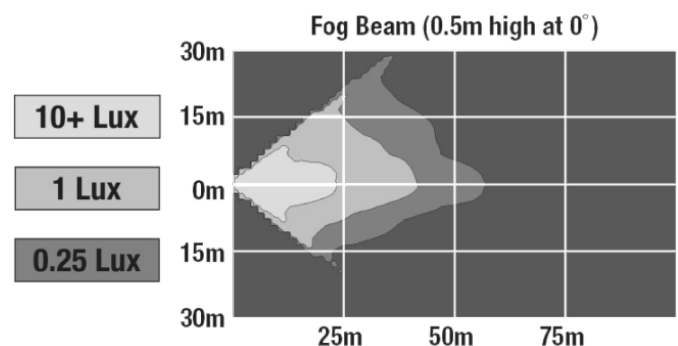

## PHOTOMETRIC SPECIFICATIONS

<b>Raw Lumen Output</b>	2080(Fog)
<b>Effective Lumen Output</b>	725(Fog)
<b>Candela Output</b>	10200
<b>Nominal LED Color Temperature</b>	5700 K
<b>Beam Pattern(s)</b>	Forward Lighting - Fog