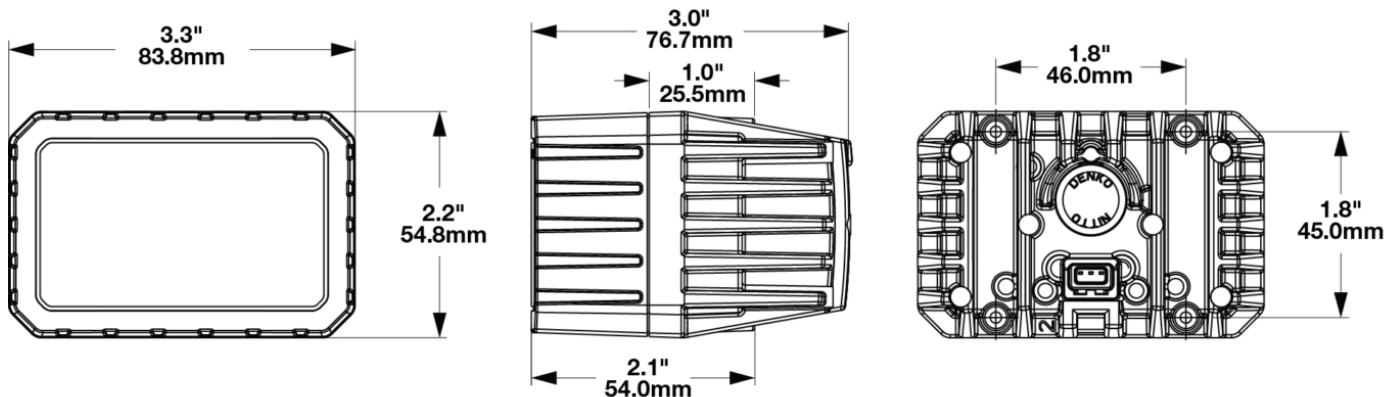

PRODUCT DIMENSIONS

Print date: 2024-12-22

© 2024 J.W. Speaker Corporation • Germantown, WI U.S.A.
www.jwspeaker.com • speaker@jwspeaker.com • 262.251.6660

J.W. SPEAKER
Engineered. Lighting. Solutions.