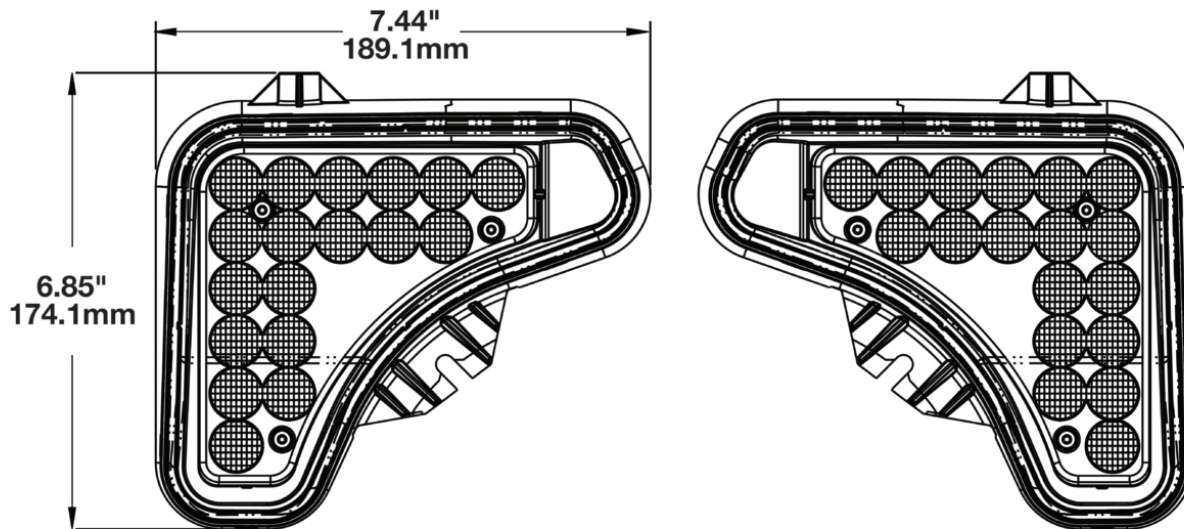

Model BOBCAT GEN 5 LED Head Light

PRODUCT INFORMATION

Description	12V Gen 5 Bobcat LED Flood Headlight, LH & RH Kit
Height	174.00 mm / 6.85 in
Width	189.00 mm / 7.44 in
Depth	152.00 mm / 5.98 in
Shape	Stylized
Outer Lens Material	Polycarbonate
Outer Lens Color	Clear
Housing Material	Nylon
Housing Color	Black
Minimum Operating Temperature	-40 °C / -40 °F
Maximum Operating Temperature	65 °C / 149 °F
Mating Connector	PE 12124819
Product Weight	1.17 lbs / 0.53 kgs
Shipping Weight	3.00 lbs / 1.36 kgs
Additional Information	Direct replacement for OEM Bobcat part Numbers: 7251341, 7138041, 7399583 (Left-hand Headlights) 7251340, 7138040, 7399582 (Right-hand Headlights)

Model BOBCAT GEN 5 LED Head Light

PRODUCT DIMENSIONS

ELECTRICAL SPECIFICATIONS

Input Voltage	12V DC
Operating Voltage	10 - 16V DC
Transient Spike Protection	150V Peak @ 1 HZ-100 Pul
Current Draw	1.50A @ 12V DC (Flood)

PHOTOMETRIC SPECIFICATIONS

Raw Lumen Output	1728
Effective Lumen Output	1050
Nominal LED Color Temperature	5000 K
Beam Pattern(s)	Forward Lighting - Flood (Medium)

PRODUCT WARNINGS

For California residents: