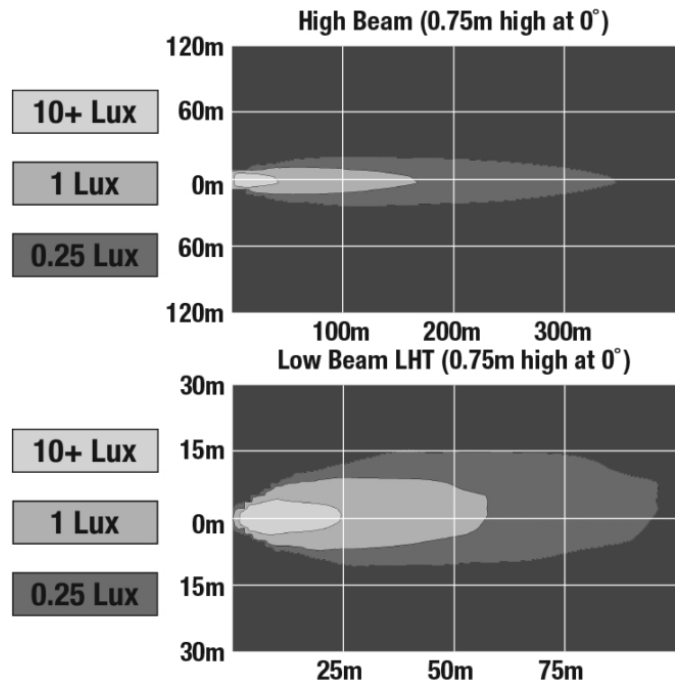

PRODUCT DIMENSIONS

ELECTRICAL SPECIFICATIONS

Input Voltage	12-24V DC
Operating Voltage	9-30V DC
Transient Spike Protection	150V Peak @ 1 HZ-100 Pulses
Red Wire	Front Position
Black Wire	Ground
White Wire	High Beam
Yellow Wire	Low Beam
Blue Wire	DRL
Orange Wire	Turn
Current Draw	5.00A @ 12V DC (High Beam) 3.50A @ 12V DC (Low Beam) 2.00A @ 12V DC (Front Position) 2.50A @ 12V DC (DRL) 1.20A @ 12V DC (Turn) 3.00A @ 24V DC (High Beam) 2.25A @ 24V DC (Low Beam) 1.50A @ 24V DC (Front Position) 1.75A @ 24V DC (DRL) 0.75A @ 24V DC (Turn)

Buy America Standards	ECE Reg 112
ECE Reg 6	ECE Reg 7
ECE Reg 87	Eco Friendly

PHOTOMETRIC SPECIFICATIONS

Raw Lumen Output	4,300 (High Beam); 2,370 (Low)
Effective Lumen Output	1,060 (High Beam); 587 (Low)
Candela Output	58,000
Beam Pattern(s)	Forward Lighting - Daytime Running Light Forward Lighting - High Beam (ECE) Forward Lighting - Low Beam (ECE Left Hand) Signalization - Front Position Signalization - Turn (Front)