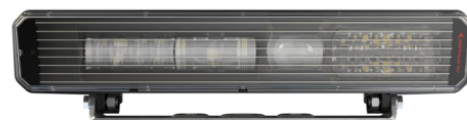

LED Low Profile Snowplow Lights - Model 9900 LP

PRODUCT INFORMATION

Description	12-24V ECE LHT Heated Low Profile Headlight - 2 Light Kit
Height	83.00 mm / 3.27 in
Width	334.00 mm / 13.15 in
Depth	85.00 mm / 3.35 in
Shape	Rectangular
Outer Lens Material	Polycarbonate
Outer Lens Color	Clear
Housing Material	Aluminum
Housing Color	Black
Bezel Color	Black
Mounting Hardware Description	(x2) M8-1.25 x 25mm SS Carriage Bolt
Mounting Type	Universal Pedestal Mount
Retrofits	Pedestal mount snow plow lights
Minimum Operating Temperature	-30 °C / -22 °F
Maximum Operating Temperature	55 °C / 131 °F
Connector or Wiring	6-Pin Delphi (#12052848)
Mating Connector	Delphi (#12052848)
Product Weight	4.30 lbs / 1.95 kgs
Shipping Weight	7.60 lbs / 3.45 kgs

PRODUCT DIMENSIONS

ELECTRICAL SPECIFICATIONS

Input Voltage	12-24V DC
Operating Voltage	9-30V DC
Transient Spike Protection	150V Peak @ 1 HZ-100 Pulses
Red Wire	Front Position
Black Wire	Ground
White Wire	High Beam
Yellow Wire	Low Beam
Blue Wire	DRL
Orange Wire	Turn
Current Draw	5.00A @ 12V DC (High Beam) 3.50A @ 12V DC (Low Beam) 2.00A @ 12V DC (Front Position) 2.50A @ 12V DC (DRL) 1.20A @ 12V DC (Turn) 3.00A @ 24V DC (High Beam) 2.25A @ 24V DC (Low Beam) 1.50A @ 24V DC (Front Position) 1.75A @ 24V DC (DRL) 0.75A @ 24V DC (Turn)

Buy America Standards	ECE Reg 112
ECE Reg 6	ECE Reg 7
ECE Reg 87	Eco Friendly

PHOTOMETRIC SPECIFICATIONS

Raw Lumen Output	4,300 (High Beam); 2,370 (Low)
Effective Lumen Output	1,060 (High Beam); 587 (Low)
Candela Output	58,000
Beam Pattern(s)	Forward Lighting - Daytime Running Light Forward Lighting - High Beam (ECE) Forward Lighting - Low Beam (ECE Left Hand) Signalization - Front Position Signalization - Turn (Front)