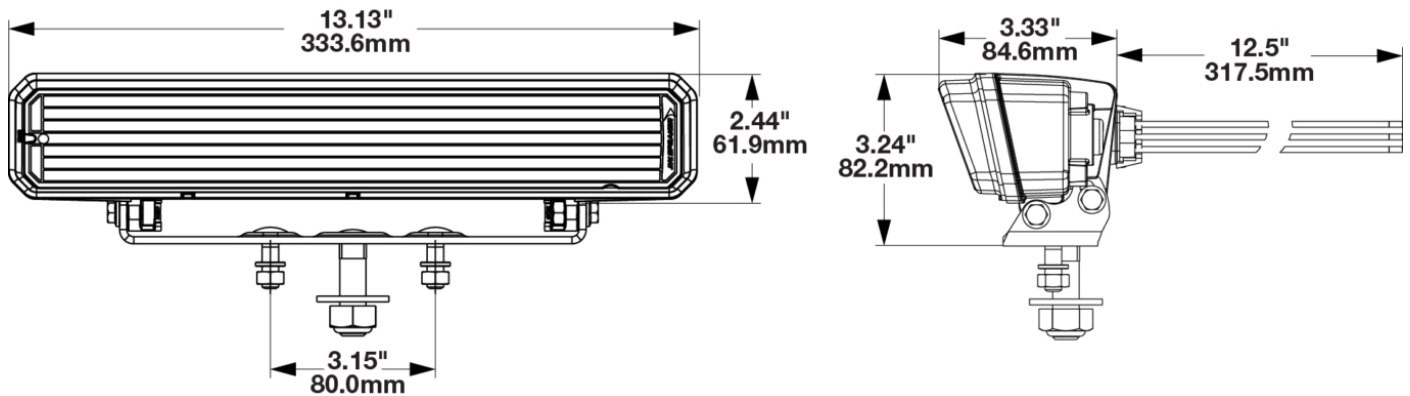

LED Low Profile Snowplow Lights - Model 9900 LP

PRODUCT INFORMATION

Description	12-24V ECE LHT Heated Low Profile Headlight - 2 Light Kit
Height	83.00 mm / 3.27 in
Width	334.00 mm / 13.15 in
Depth	85.00 mm / 3.35 in
Shape	Rectangular
Outer Lens Material	Polycarbonate
Outer Lens Color	Clear
Housing Material	Aluminum
Housing Color	Black
Bezel Color	Black
Mounting Hardware Description	(x2) M8-1.25 x 25mm SS Carriage Bolt
Mounting Type	Universal Pedestal Mount
Retrofits	Pedestal mount snow plow lights
Minimum Operating Temperature	-30 °C / -22 °F
Maximum Operating Temperature	55 °C / 131 °F
Connector or Wiring	6-Pin Delphi (#12052848)
Mating Connector	Delphi (#12052848)
Product Weight	4.30 lbs / 1.95 kgs
Shipping Weight	7.60 lbs / 3.45 kgs

PRODUCT DIMENSIONS

ELECTRICAL SPECIFICATIONS

Input Voltage	12-24V DC
Operating Voltage	9-30V DC
Transient Spike Protection	150V Peak @ 1 HZ-100 Pulses
Red Wire	Front Position
Black Wire	Ground
White Wire	High Beam
Yellow Wire	Low Beam
Blue Wire	DRL
Orange Wire	Turn
Current Draw	5.00A @ 12V DC (High Beam) 3.50A @ 12V DC (Low Beam) 2.00A @ 12V DC (Front Position) 2.50A @ 12V DC (DRL) 1.20A @ 12V DC (Turn) 3.00A @ 24V DC (High Beam) 2.25A @ 24V DC (Low Beam) 1.50A @ 24V DC (Front Position) 1.75A @ 24V DC (DRL) 0.75A @ 24V DC (Turn)