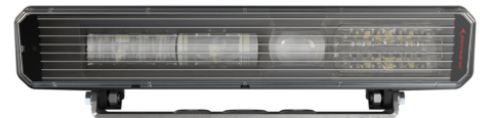

# LED Low Profile Snowplow Lights - Model 9900 LP

## PRODUCT INFORMATION

<b>Description</b>	12-24V DOT/ECE RHT Heated Low Profile Headlight - 2 Light Kit
<b>Height</b>	83.00 mm / 3.27 in
<b>Width</b>	334.00 mm / 13.15 in
<b>Depth</b>	85.00 mm / 3.35 in
<b>Shape</b>	Rectangular
<b>Outer Lens Material</b>	Polycarbonate
<b>Outer Lens Color</b>	Clear
<b>Housing Material</b>	Aluminum
<b>Housing Color</b>	Black
<b>Bezel Color</b>	Black
<b>Mounting Hardware Description</b>	(x2) M8-1.25 x 25mm SS Carriage Bolt
<b>Mounting Type</b>	Universal Pedestal Mount
<b>Retrofits</b>	Pedestal mount snow plow lights
<b>Minimum Operating Temperature</b>	-30 °C / -22 °F
<b>Maximum Operating Temperature</b>	55 °C / 131 °F
<b>Connector or Wiring</b>	6-Pin Delphi (#12052848)
<b>Mating Connector</b>	Delphi (#12052848)
<b>Product Weight</b>	4.30 lbs / 1.95 kgs
<b>Shipping Weight</b>	7.60 lbs / 3.45 kgs