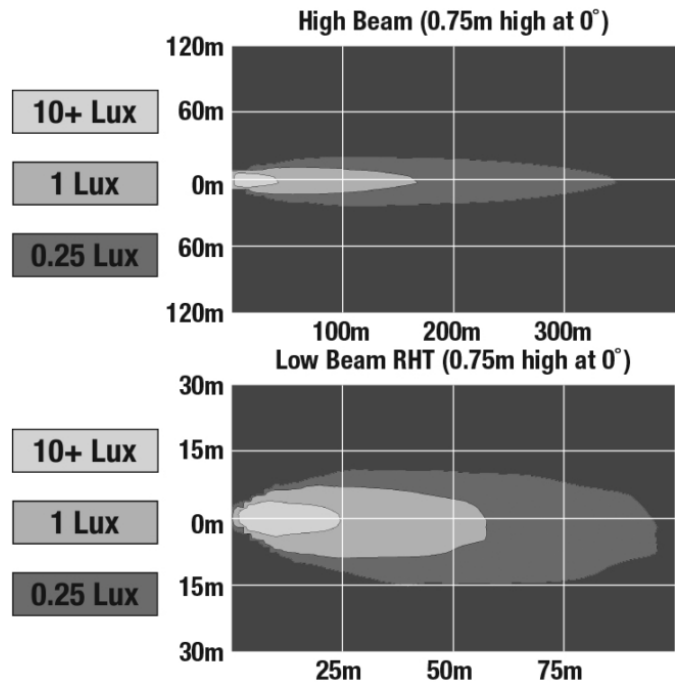

# LED Low Profile Snowplow Lights - Model 9900 LP

## PHOTOMETRIC SPECIFICATIONS

<b>Raw Lumen Output</b>	4,300 (High Beam); 2,370 (Low)
<b>Effective Lumen Output</b>	1,060 (High Beam); 587 (Low)
<b>Candela Output</b>	58,000
<b>Beam Pattern(s)</b>	Forward Lighting - Daytime Running Light Forward Lighting - High Beam (DOT/ECE) Forward Lighting - Low Beam (ECE Right Hand) Forward Lighting - Low Beam (DOT/ECE) Signalization - Front Position Signalization - Turn (Front)