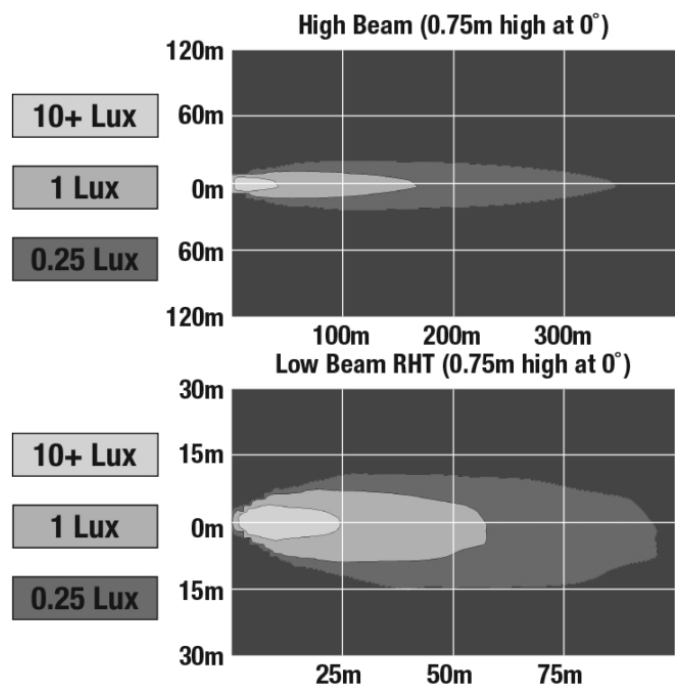

# LED Low Profile Snowplow Lights - Model 9900 LP

## PHOTOMETRIC SPECIFICATIONS

<b>Raw Lumen Output</b>	4,300 (High Beam); 2,370 (Low)
<b>Effective Lumen Output</b>	1,060 (High Beam); 587 (Low)
<b>Candela Output</b>	58,000
<b>Beam Pattern(s)</b>	Forward Lighting - Daytime Running Light Forward Lighting - High Beam (DOT/ECE) Forward Lighting - Low Beam (ECE Right Hand) Forward Lighting - Low Beam (DOT/ECE) Signalization - Front Position Signalization - Turn (Front)