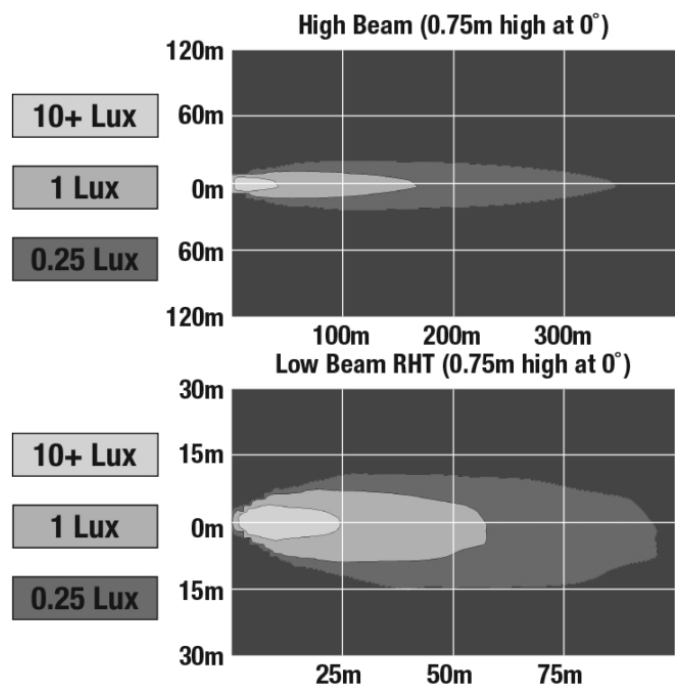

Print date: 2025-04-02

© 2025 J.W. Speaker Corporation • Germantown, WI U.S.A.
www.jwspeaker.com • speaker@jwspeaker.com • 262.251.6660