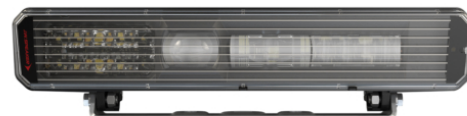

LED Low Profile Snowplow Lights - Model 9900 LP

PRODUCT INFORMATION

Description	12-24V DOT/ECE RHT Heated Low Profile Headlight - 2 Light Kit
Height	83.00 mm / 3.27 in
Width	334.00 mm / 13.15 in
Depth	85.00 mm / 3.35 in
Shape	Rectangular
Outer Lens Material	Polycarbonate
Outer Lens Color	Clear
Housing Material	Aluminum
Housing Color	Black
Bezel Color	Black
Mounting Hardware Description	(x2) M8-1.25 x 25mm SS Carriage Bolt
Mounting Type	Universal Pedestal Mount
Retrofits	Pedestal mount snow plow lights
Minimum Operating Temperature	-30 °C / -22 °F
Maximum Operating Temperature	55 °C / 131 °F
Connector or Wiring	6-Pin Delphi (#12052848)
Mating Connector	Delphi (#12052848)
Product Weight	4.30 lbs / 1.95 kgs
Shipping Weight	7.60 lbs / 3.45 kgs

PRODUCT DIMENSIONS

ELECTRICAL SPECIFICATIONS

Input Voltage	12-24V DC
Operating Voltage	9-30V DC
Transient Spike Protection	150V Peak @ 1 HZ-100 Pulses
Red Wire	Front Position
Black Wire	Ground
White Wire	High Beam
Yellow Wire	Low Beam
Blue Wire	DRL
Orange Wire	Turn
Current Draw	5.00A @ 12V DC (High Beam) 3.50A @ 12V DC (Low Beam) 2.00A @ 12V DC (Front Position) 2.50A @ 12V DC (DRL) 1.20A @ 12V DC (Turn) 3.00A @ 24V DC (High Beam) 2.25A @ 24V DC (Low Beam) 1.50A @ 24V DC (Front Position) 1.75A @ 24V DC (DRL) 0.75A @ 24V DC (Turn)