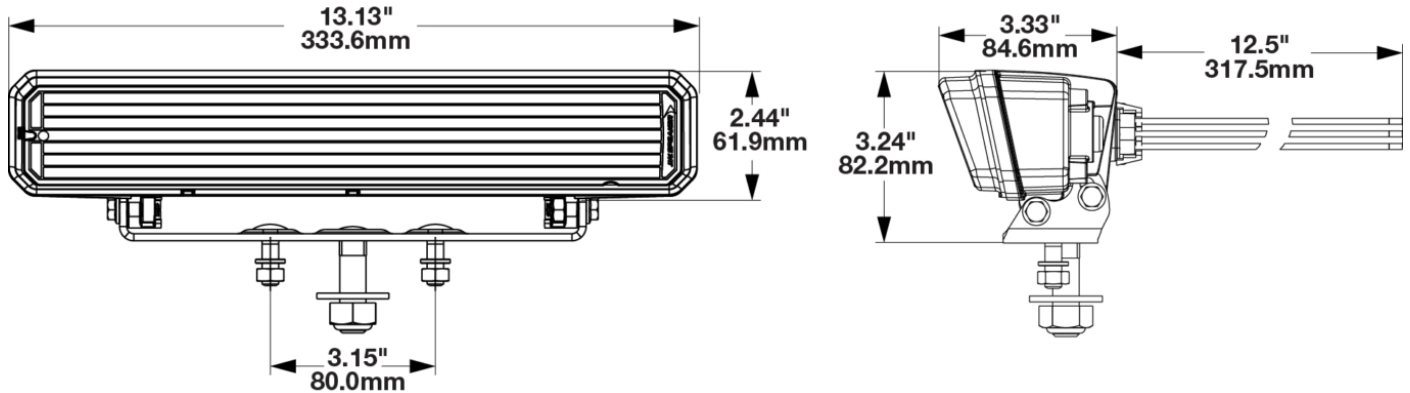

## PRODUCT INFORMATION

<b>Description</b>	12-24V DOT/ECE RHT Heated Low Profile Headlight - 2 Light Kit
<b>Height</b>	83.00 mm / 3.27 in
<b>Width</b>	334.00 mm / 13.15 in
<b>Depth</b>	85.00 mm / 3.35 in
<b>Shape</b>	Rectangular
<b>Outer Lens Material</b>	Polycarbonate
<b>Outer Lens Color</b>	Clear
<b>Housing Material</b>	Aluminum
<b>Housing Color</b>	Black
<b>Bezel Color</b>	Black
<b>Mounting Hardware Description</b>	(x2) M8-1.25 x 25mm SS Carriage Bolt
<b>Mounting Type</b>	Universal Pedestal Mount
<b>Retrofits</b>	Pedestal mount snow plow lights
<b>Minimum Operating Temperature</b>	-30 °C / -22 °F
<b>Maximum Operating Temperature</b>	55 °C / 131 °F
<b>Connector or Wiring</b>	6-Pin Delphi (#12052848)
<b>Mating Connector</b>	Delphi (#12052848)
<b>Product Weight</b>	4.30 lbs / 1.95 kgs
<b>Shipping Weight</b>	7.60 lbs / 3.45 kgs

## PRODUCT DIMENSIONS