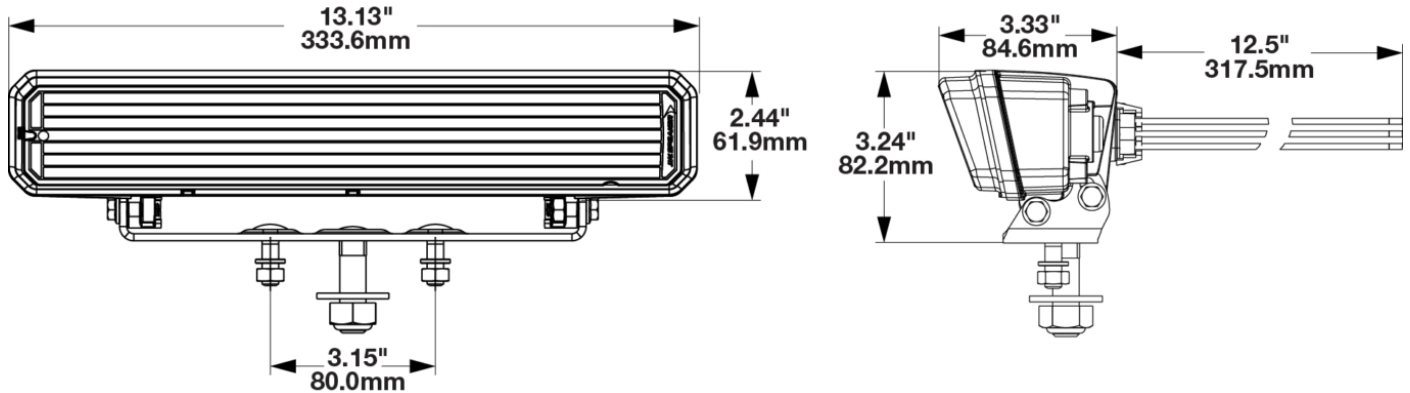

LED Low Profile Snowplow Lights - Model 9900 LP

PRODUCT DIMENSIONS

ELECTRICAL SPECIFICATIONS

Input Voltage	12-24V DC
Operating Voltage	9-30V DC
Transient Spike Protection	150V Peak @ 1 HZ-100 Pulses
Red Wire	Front Position
Black Wire	Ground
White Wire	High Beam
Yellow Wire	Low Beam
Blue Wire	DRL
Orange Wire	Turn
Current Draw	5.00A @ 12V DC (High Beam) 3.50A @ 12V DC (Low Beam) 2.00A @ 12V DC (Front Position) 2.50A @ 12V DC (DRL) 1.20A @ 12V DC (Turn) 3.00A @ 24V DC (High Beam) 2.25A @ 24V DC (Low Beam) 1.50A @ 24V DC (Front Position) 1.75A @ 24V DC (DRL) 0.75A @ 24V DC (Turn)

Print date: 2025-04-02

© 2025 J.W. Speaker Corporation • Germantown, WI U.S.A.
www.jwspeaker.com • speaker@jwspeaker.com • 262.251.6660