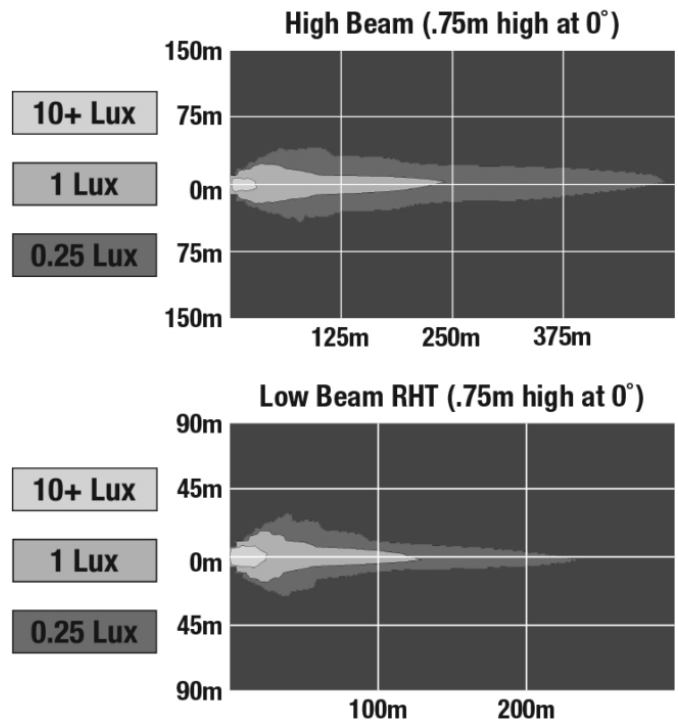

LED Headlights - Model 8700 Evolution 2R

PRODUCT INFORMATION

Description	12V DOT LED High & Low Beam Headlight with Chrome Inner Bezel - 2 Light Kit
Height	240.00 mm / 9.45 in
Width	238.00 mm / 9.37 in
Depth	205.00 mm / 8.07 in
Shape	Round
Outer Lens Material	Polycarbonate
Outer Lens Color	Clear
Bezel Color	Chrome
Mounting Hardware Description	(x2)
Retrofits	Jeep Renegade Headlights
Minimum Operating Temperature	-40 °C / -40 °F
Maximum Operating Temperature	65 °C / 149 °F
Connector or Wiring	Delphi 33500006
Mating Connector	Delphi 17260805
Product Weight	7.60 lbs / 3.45 kgs
Shipping Weight	9.09 lbs / 4.12 kgs

PRODUCT DIMENSIONS

ELECTRICAL SPECIFICATIONS

Input Voltage	12V DC
Operating Voltage	9-16V DC
Black Wire	Ground
White Wire	High Beam
Yellow Wire	Low Beam
Current Draw	4.00A @ 12V DC (High Beam) 2.70A @ 12V DC (Low Beam)

LED Headlights - Model 8700 Evolution 2R

PHOTOMETRIC SPECIFICATIONS

Raw Lumen Output	3,200 (High Beam); 1,770 (Low Beam)
Effective Lumen Output	1,260 (High Beam); 750 (Low Beam)
Candela Output	71,500 (High Beam); 35,003 (Low Beam)
Nominal LED Color Temperature	5000 K
Beam Pattern(s)	Forward Lighting - High Beam (DOT) Forward Lighting - Low Beam (DOT)