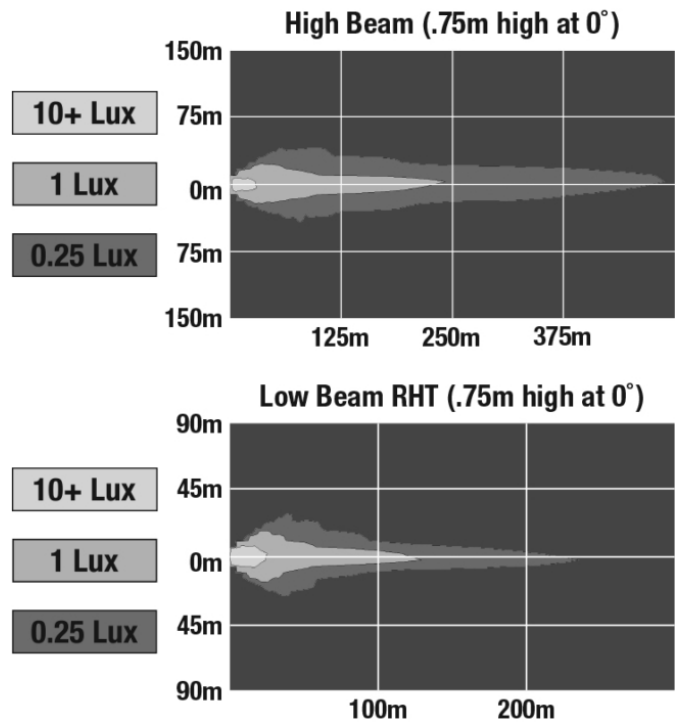

LED Headlights - Model 8700 Evolution 2R

PRODUCT INFORMATION

Description	12V DOT LED High & Low Beam Headlight with Chrome Inner Bezel - 2 Light Kit
Height	240.00 mm / 9.45 in
Width	238.00 mm / 9.37 in
Depth	205.00 mm / 8.07 in
Shape	Round
Outer Lens Material	Polycarbonate
Outer Lens Color	Clear
Bezel Color	Chrome
Mounting Hardware Description	(x2)
Retrofits	Jeep Renegade Headlights
Minimum Operating Temperature	-40 °C / -40 °F
Maximum Operating Temperature	65 °C / 149 °F
Connector or Wiring	Delphi 33500006
Mating Connector	Delphi 17260805
Product Weight	7.60 lbs / 3.45 kgs
Shipping Weight	9.09 lbs / 4.12 kgs

PRODUCT DIMENSIONS

ELECTRICAL SPECIFICATIONS

Input Voltage	12V DC
Operating Voltage	9-16V DC
Black Wire	Ground
White Wire	High Beam
Yellow Wire	Low Beam
Current Draw	4.00A @ 12V DC (High Beam) 2.70A @ 12V DC (Low Beam)

REGULATORY STANDARDS COMPLIANCE

Buy America Standards
 FMVSS 108 s10.1 (Table XIX)
 IEC IP67

Eco Friendly
 FMVSS 108 s10.1 (Table XVIII)

Print date: 2025-04-03

© 2025 J.W. Speaker Corporation • Germantown, WI U.S.A.
 www.jwspeaker.com • speaker@jwspeaker.com • 262.251.6660

LED Headlights - Model 8700 Evolution 2R

PHOTOMETRIC SPECIFICATIONS

Raw Lumen Output	3,200 (High Beam); 1,770 (Low Beam)
Effective Lumen Output	1,260 (High Beam); 750 (Low Beam)
Candela Output	71,500 (High Beam); 35,003 (Low Beam)
Nominal LED Color Temperature	5000 K
Beam Pattern(s)	Forward Lighting - High Beam (DOT) Forward Lighting - Low Beam (DOT)