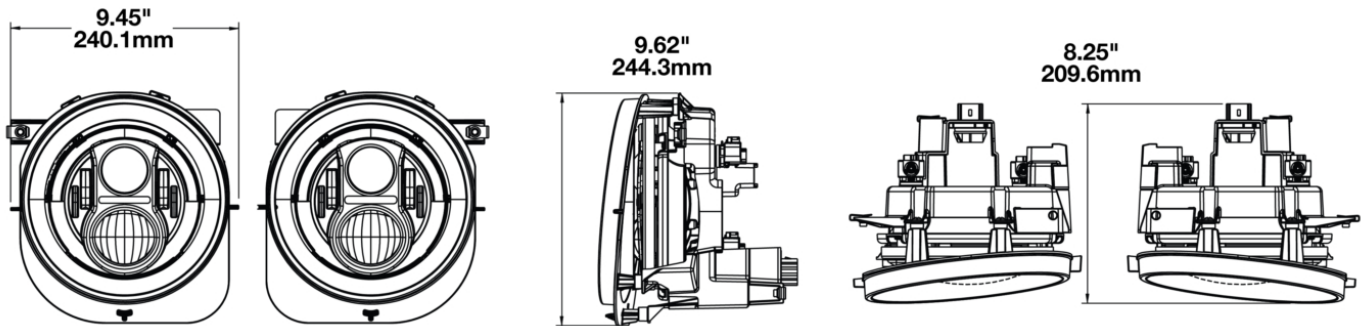

LED Headlights - Model 8700 Evolution 2R

PRODUCT INFORMATION

Description	12V DOT LED High & Low Beam Headlight with Chrome Inner Bezel - 2 Light Kit
Height	240.00 mm / 9.45 in
Width	238.00 mm / 9.37 in
Depth	205.00 mm / 8.07 in
Shape	Round
Outer Lens Material	Polycarbonate
Outer Lens Color	Clear
Bezel Color	Chrome
Mounting Hardware Description	(x2)
Retrofits	Jeep Renegade Headlights
Minimum Operating Temperature	-40 °C / -40 °F
Maximum Operating Temperature	65 °C / 149 °F
Connector or Wiring	Delphi 33500006
Mating Connector	Delphi 17260805
Product Weight	7.60 lbs / 3.45 kgs
Shipping Weight	9.09 lbs / 4.12 kgs

PRODUCT DIMENSIONS

ELECTRICAL SPECIFICATIONS

Input Voltage	12V DC
Operating Voltage	9-16V DC
Black Wire	Ground
White Wire	High Beam
Yellow Wire	Low Beam
Current Draw	4.00A @ 12V DC (High Beam) 2.70A @ 12V DC (Low Beam)

LED Headlights - Model 8700 Evolution 2R

PHOTOMETRIC SPECIFICATIONS

Raw Lumen Output	3,200 (High Beam); 1,770 (Low Beam)
Effective Lumen Output	1,260 (High Beam); 750 (Low Beam)
Candela Output	71,500 (High Beam); 35,003 (Low Beam)
Nominal LED Color Temperature	5000 K
Beam Pattern(s)	Forward Lighting - High Beam (DOT) Forward Lighting - Low Beam (DOT)