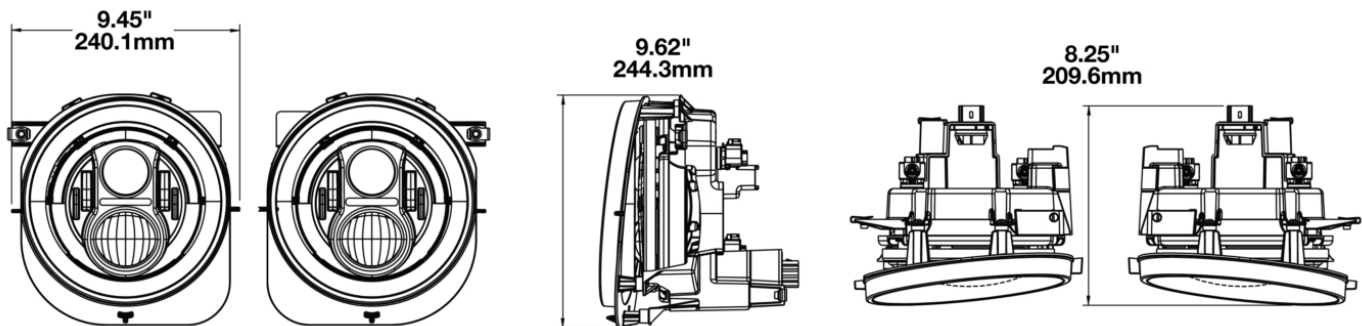

LED Headlights - Model 8700 Evolution 2R

PRODUCT INFORMATION

Description	12V DOT LED High & Low Beam Headlight with Black Inner Bezel - 2 Light Kit
Height	240.00 mm / 9.45 in
Width	238.00 mm / 9.37 in
Depth	205.00 mm / 8.07 in
Shape	Round
Outer Lens Material	Polycarbonate
Outer Lens Color	Clear
Bezel Color	Black
Mounting Hardware Description	(x2)
Retrofits	Jeep Renegade Headlights
Minimum Operating Temperature	-40 °C / -40 °F
Maximum Operating Temperature	65 °C / 149 °F
Connector or Wiring	Delphi 33500006
Mating Connector	Delphi 17260805
Product Weight	7.60 lbs / 3.45 kgs
Shipping Weight	9.09 lbs / 4.12 kgs

J.W. SPEAKER
Engineered. Lighting. Solutions.

LED Headlights - Model 8700 Evolution 2R

PHOTOMETRIC SPECIFICATIONS

Raw Lumen Output	3,200 (High Beam); 1,770 (Low Beam)
Effective Lumen Output	1,260 (High Beam); 750 (Low Beam)
Candela Output	71,500 (High Beam); 35,003 (Low Beam)
Nominal LED Color Temperature	5000 K
Beam Pattern(s)	Forward Lighting - High Beam (DOT) Forward Lighting - Low Beam (DOT)