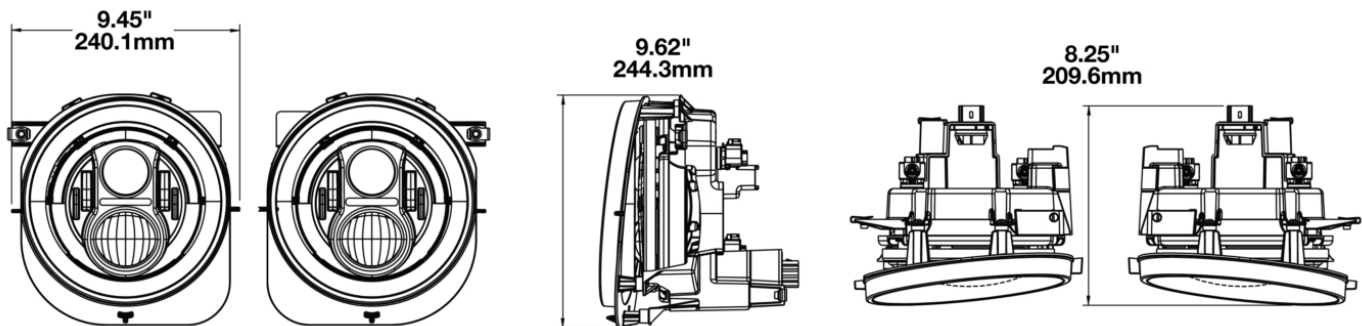

## PRODUCT INFORMATION

---

<b>Description</b>	12V DOT LED High & Low Beam Headlight with Black Inner Bezel - 2 Light Kit
<b>Height</b>	240.00 mm / 9.45 in
<b>Width</b>	238.00 mm / 9.37 in
<b>Depth</b>	205.00 mm / 8.07 in
<b>Shape</b>	Round
<b>Outer Lens Material</b>	Polycarbonate
<b>Outer Lens Color</b>	Clear
<b>Bezel Color</b>	Black
<b>Mounting Hardware Description</b>	(x2)
<b>Retrofits</b>	Jeep Renegade Headlights
<b>Minimum Operating Temperature</b>	-40 °C / -40 °F
<b>Maximum Operating Temperature</b>	65 °C / 149 °F
<b>Connector or Wiring</b>	Delphi 33500006
<b>Mating Connector</b>	Delphi 17260805
<b>Product Weight</b>	7.60 lbs / 3.45 kgs
<b>Shipping Weight</b>	9.09 lbs / 4.12 kgs

## PRODUCT DIMENSIONS