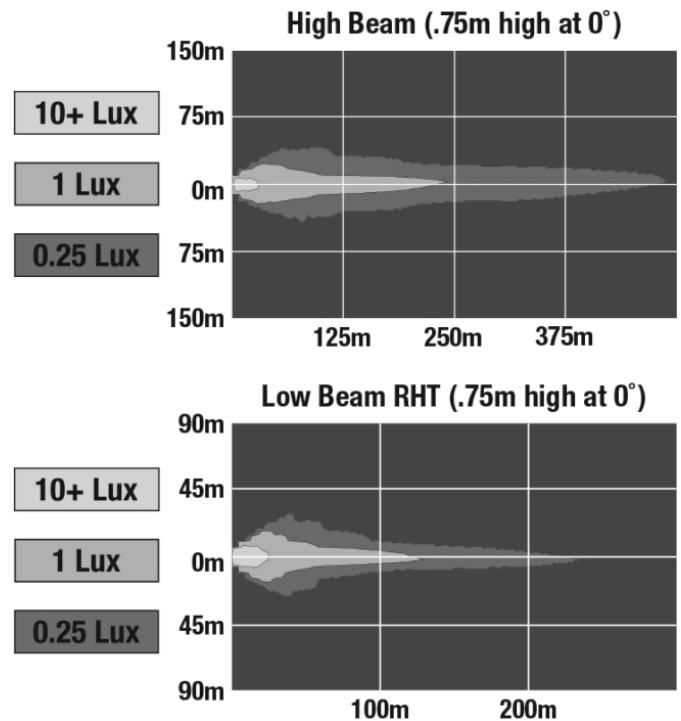

## PRODUCT DIMENSIONS

## ELECTRICAL SPECIFICATIONS

<b>Input Voltage</b>	12V DC
<b>Operating Voltage</b>	9-16V DC
<b>Black Wire</b>	Ground
<b>White Wire</b>	High Beam
<b>Yellow Wire</b>	Low Beam
<b>Current Draw</b>	4.00A @ 12V DC (High Beam) 2.70A @ 12V DC (Low Beam)

## PHOTOMETRIC SPECIFICATIONS

<b>Raw Lumen Output</b>	3,200 (High Beam); 1,770 (Low Beam)
<b>Effective Lumen Output</b>	1,260 (High Beam); 750 (Low Beam)
<b>Candela Output</b>	71,500 (High Beam); 35,003 (Low Beam)
<b>Nominal LED Color Temperature</b>	5000 K
<b>Beam Pattern(s)</b>	Forward Lighting - High Beam (DOT) Forward Lighting - Low Beam (DOT)