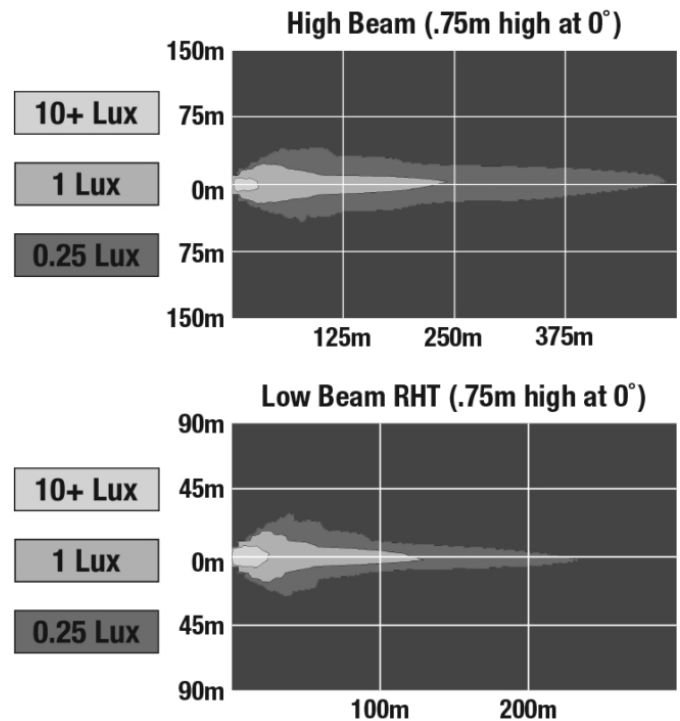

LED Headlights - Model 8700 Evolution 2R

PRODUCT INFORMATION

Description	12V DOT LED High & Low Beam Headlight with Black Inner Bezel - 2 Light Kit
Height	240.00 mm / 9.45 in
Width	238.00 mm / 9.37 in
Depth	205.00 mm / 8.07 in
Shape	Round
Outer Lens Material	Polycarbonate
Outer Lens Color	Clear
Bezel Color	Black
Mounting Hardware Description	(x2)
Retrofits	Jeep Renegade Headlights
Minimum Operating Temperature	-40 °C / -40 °F
Maximum Operating Temperature	65 °C / 149 °F
Connector or Wiring	Delphi 33500006
Mating Connector	Delphi 17260805
Product Weight	7.60 lbs / 3.45 kgs
Shipping Weight	9.09 lbs / 4.12 kgs

Input Voltage	12V DC
Operating Voltage	9-16V DC
Black Wire	Ground
White Wire	High Beam
Yellow Wire	Low Beam
Current Draw	4.00A @ 12V DC (High Beam) 2.70A @ 12V DC (Low Beam)

REGULATORY STANDARDS COMPLIANCE

J.W. SPEAKER
Engineered. Lighting. Solutions.

LED Headlights - Model 8700 Evolution 2R

PHOTOMETRIC SPECIFICATIONS

Raw Lumen Output	3,200 (High Beam); 1,770 (Low Beam)
Effective Lumen Output	1,260 (High Beam); 750 (Low Beam)
Candela Output	71,500 (High Beam); 35,003 (Low Beam)
Nominal LED Color Temperature	5000 K
Beam Pattern(s)	Forward Lighting - High Beam (DOT) Forward Lighting - Low Beam (DOT)