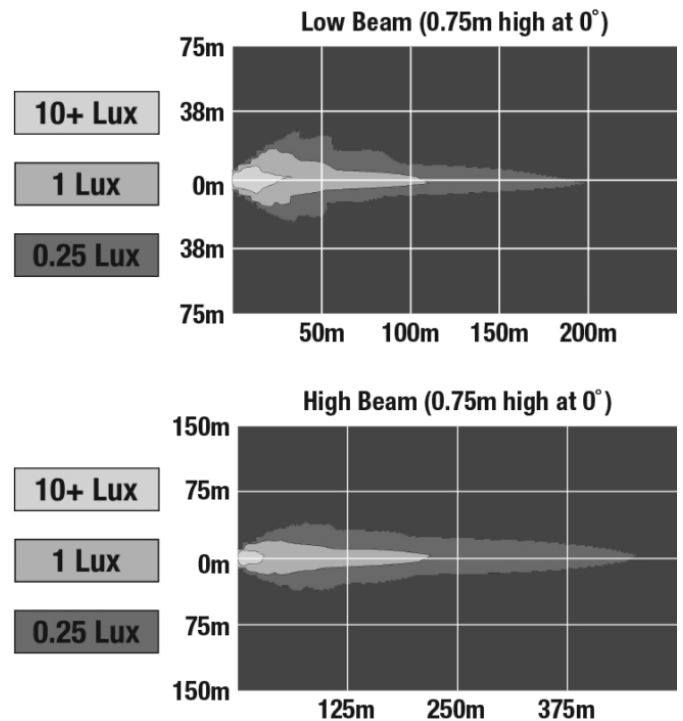

LED Headlight - Model 8700 EVO 2 Classic

PRODUCT INFORMATION

Description	12-24V DOT LED High & Low Beam Headlight with Chrome Bezel - Single Light
Height	176.53 mm / 6.95 in
Width	176.53 mm / 6.95 in
Depth	99.82 mm / 3.93 in
Shape	Round
Outer Lens Material	Polycarbonate
Outer Lens Color	Clear
Housing Material	Die-Cast Aluminum
Housing Color	Gray
Bezel Color	Chrome
Retrofits	2D1 "PAR56" or 7" round headlight
Minimum Operating Temperature	-40 °C / -40 °F
Maximum Operating Temperature	65 °C / 149 °F
Connector or Wiring	H4
Mating Connector	H4 AMP#172615-2
Product Weight	2.31 lbs / 1.05 kgs
Shipping Weight	4.00 lbs / 1.81 kgs

PRODUCT DIMENSIONS

ELECTRICAL SPECIFICATIONS

Input Voltage	12-24V DC
Operating Voltage	9-32V DC
Transient Spike Protection	150V Peak @ 1 HZ-100 Pulses
Black Wire	Ground
White Wire	High Beam
Yellow Wire	Low Beam
Current Draw	3.5A @ 12V DC (High Beam) 2.00A @ 12V DC (Low Beam) 1.80A @ 24V DC (High Beam) 1.10A @ 24V DC (Low Beam)

Raw Lumen Output	3,200 (High Beam); 1,770 (Low Beam)
Effective Lumen Output	1,260 (High Beam); 750 (Low Beam)
Candela Output	71,500 (High Beam); 35,003 (Low Beam)
Nominal LED Color Temperature	4500 K
Beam Pattern(s)	Forward Lighting - High Beam (DOT) Forward Lighting - Low Beam (DOT)