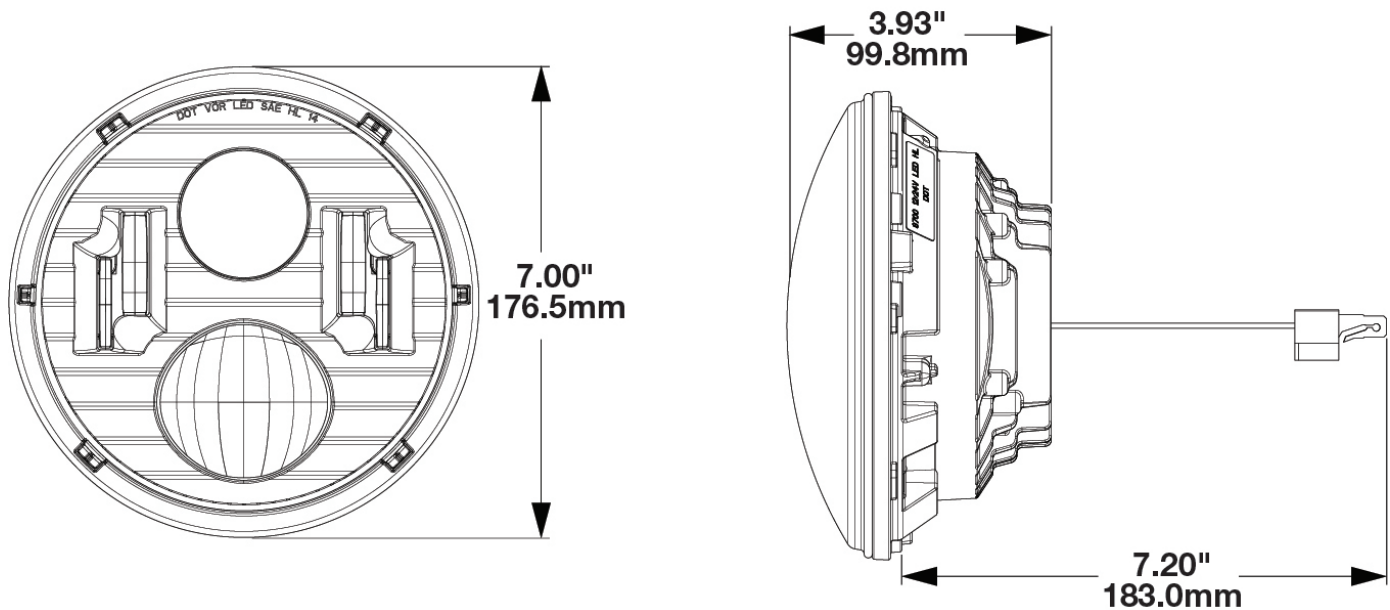

LED Headlight - Model 8700 EVO 2 Classic

PRODUCT INFORMATION

Description	12-24V DOT LED High & Low Beam Headlight with Chrome Bezel - Single Light
Height	176.53 mm / 6.95 in
Width	176.53 mm / 6.95 in
Depth	99.82 mm / 3.93 in
Shape	Round
Outer Lens Material	Polycarbonate
Outer Lens Color	Clear
Housing Material	Die-Cast Aluminum
Housing Color	Gray
Bezel Color	Chrome
Retrofits	2D1 "PAR56" or 7" round headlight
Minimum Operating Temperature	-40 °C / -40 °F
Maximum Operating Temperature	65 °C / 149 °F
Connector or Wiring	H4
Mating Connector	H4 AMP#172615-2
Product Weight	2.31 lbs / 1.05 kgs
Shipping Weight	4.00 lbs / 1.81 kgs

PRODUCT DIMENSIONS

ELECTRICAL SPECIFICATIONS

Input Voltage	12-24V DC
Operating Voltage	9-32V DC
Transient Spike Protection	150V Peak @ 1 HZ-100 Pulses
Black Wire	Ground
White Wire	High Beam
Yellow Wire	Low Beam
Current Draw	3.5A @ 12V DC (High Beam) 2.00A @ 12V DC (Low Beam) 1.80A @ 24V DC (High Beam) 1.10A @ 24V DC (Low Beam)