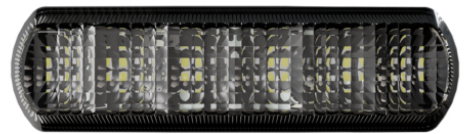

Model 215 LED Front Position & Signal Light

PRODUCT INFORMATION

Description	24V ECE/SAE LED Front Position & Direction Indicator Light (BULK)
Height	40.00 mm / 1.57 in
Width	128.00 mm / 5.04 in
Depth	25.50 mm / 1 in
Shape	Rectangular
Outer Lens Material	PMMA
Outer Lens Color	CLEAR
Housing Material	Polycarbonate
Housing Color	BLACK
Bezel Color	N/A
Mounting Hardware Description	(x2) Self Threading Nut, 7/16" or 11mm
Mounting Type	Flush
Minimum Operating Temperature	-40 °C / -40 °F
Maximum Operating Temperature	85 °C / 185 °F
Mating Connector	DEUTSCH DT06-3S-P012 (3 PIN)
Product Weight	0.18 lbs / 0.08 kgs
Shipping Weight	7.20 lbs / 3.27 kgs