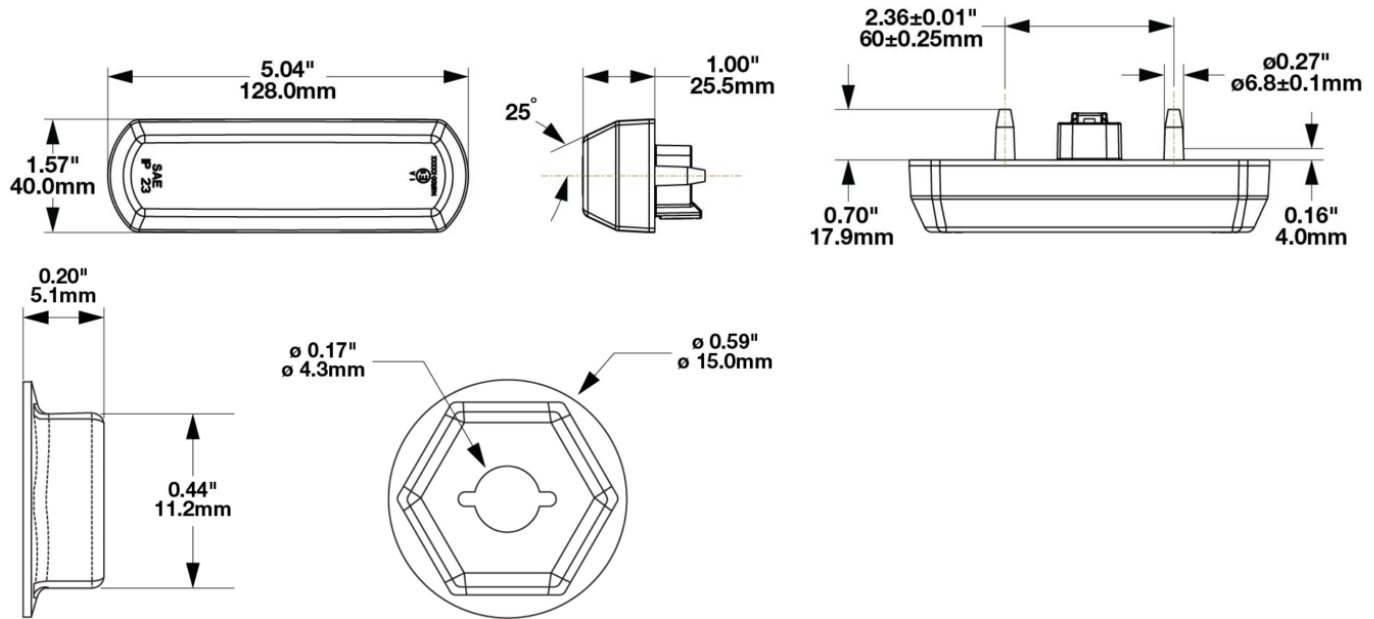

Model 215 LED Front Position & Signal Light

PRODUCT INFORMATION

Description	24V ECE/SAE LED Front Position & Direction Indicator Light (BULK)
Height	40.00 mm / 1.57 in
Width	128.00 mm / 5.04 in
Depth	25.50 mm / 1 in
Shape	Rectangular
Outer Lens Material	PMMA
Outer Lens Color	CLEAR
Housing Material	Polycarbonate
Housing Color	BLACK
Bezel Color	N/A
Mounting Hardware Description	(x2) Self Threading Nut, 7/16" or 11mm
Mounting Type	Flush
Minimum Operating Temperature	-40 °C / -40 °F
Maximum Operating Temperature	85 °C / 185 °F
Mating Connector	DEUTSCH DT06-3S-P012 (3 PIN)
Product Weight	0.18 lbs / 0.08 kgs
Shipping Weight	7.20 lbs / 3.27 kgs

PRODUCT DIMENSIONS

5430452

(Not Included)

ELECTRICAL SPECIFICATIONS

Input Voltage	24V DC
Operating Voltage	20-28V DC
White Wire	Front Position
Yellow Wire	Turn
Black Wire	Ground
Current Draw	.032A @ 24V DC (Front Position) .123A @ 24V DC (Turn)