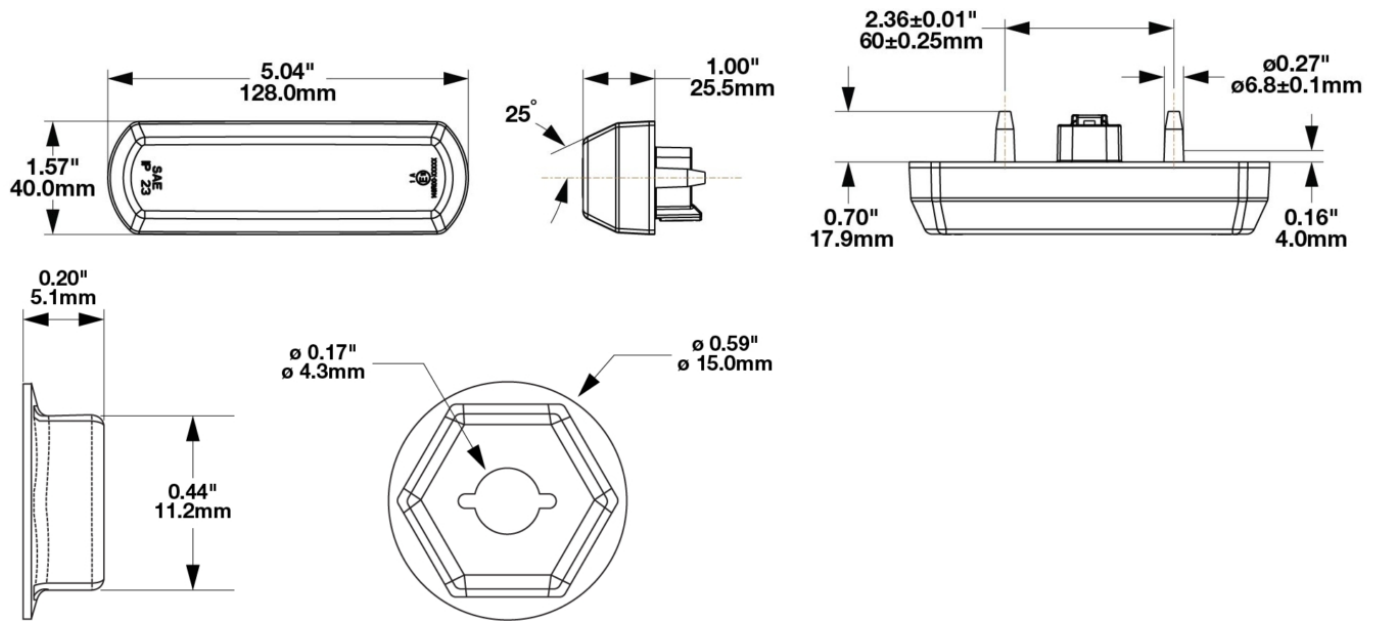

## PRODUCT INFORMATION

---

<b>Description</b>	12V ECE/SAE LED Front Position & Direction Indicator Light (BULK)
<b>Height</b>	40.00 mm / 1.57 in
<b>Width</b>	128.00 mm / 5.04 in
<b>Depth</b>	25.50 mm / 1 in
<b>Shape</b>	Rectangular
<b>Outer Lens Material</b>	PMMA
<b>Outer Lens Color</b>	CLEAR
<b>Housing Material</b>	Polycarbonate
<b>Housing Color</b>	BLACK
<b>Bezel Color</b>	N/A
<b>Mounting Hardware Description</b>	(x2) Self Threading Nut, 7/16" or 11mm
<b>Mounting Type</b>	Flush
<b>Minimum Operating Temperature</b>	-40 °C / -40 °F
<b>Maximum Operating Temperature</b>	85 °C / 185 °F
<b>Mating Connector</b>	DEUTSCH DT06-3S-P012 (3 PIN)
<b>Product Weight</b>	0.18 lbs / 0.08 kgs
<b>Shipping Weight</b>	7.20 lbs / 3.27 kgs

## PRODUCT DIMENSIONS

5430452

(Not Included)