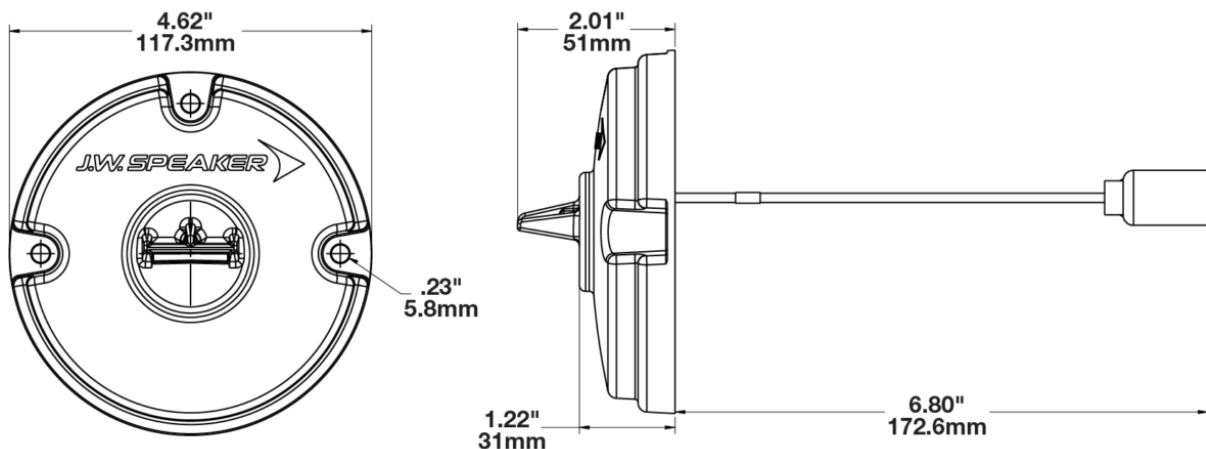

PRODUCT DIMENSIONS

Print date: 2024-12-24

© 2024 J.W. Speaker Corporation • Germantown, WI U.S.A.
www.jwspeaker.com • speaker@jwspeaker.com • 262.251.6660

J.W. SPEAKER
Engineered. Lighting. Solutions.