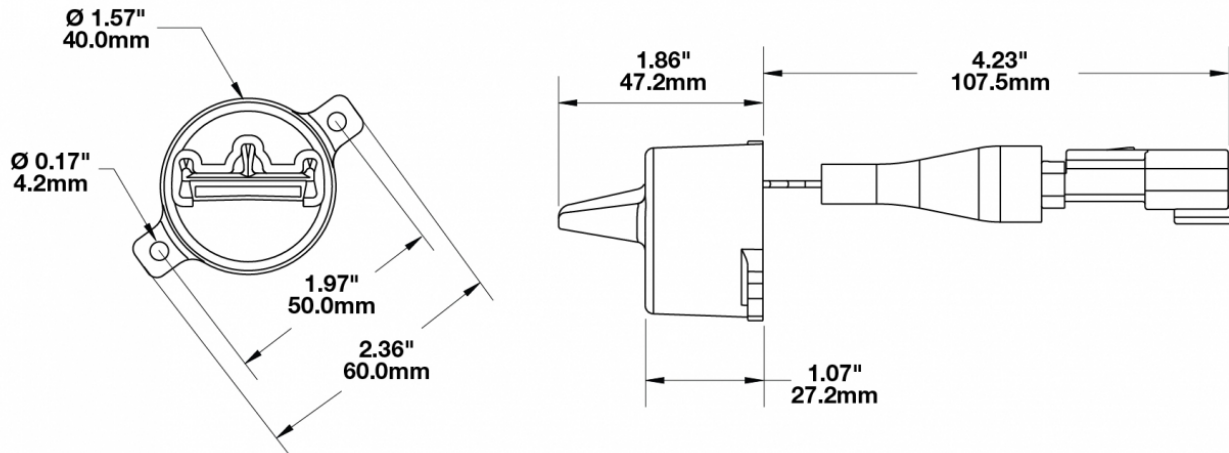

LED Signal Lights - Military Black Out Lights

PRODUCT DIMENSIONS

ELECTRICAL SPECIFICATIONS

Input Voltage	24V DC
Operating Voltage	18-32V DC
Black Wire	Ground
Red Wire	Positive
Current Draw	0.150A @ 24V DC