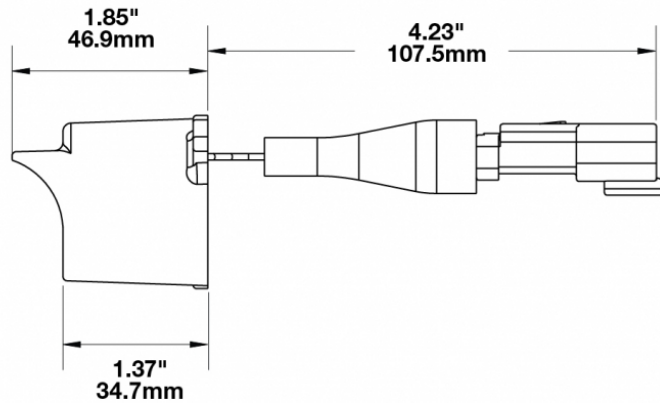

LED Signal Lights - Military Black Out Lights

PRODUCT DIMENSIONS

ELECTRICAL SPECIFICATIONS

Input Voltage	24V DC
Operating Voltage	18-32V DC
Black Wire	Ground
Red Wire	Positive
Current Draw	0.025A @ 24V DC