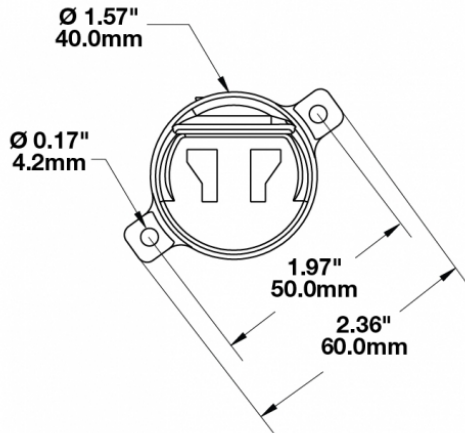

LED Signal Lights - Military Black Out Lights

PRODUCT DIMENSIONS

ELECTRICAL SPECIFICATIONS

Input Voltage	24V DC
Operating Voltage	18-32V DC
Black Wire	Ground
Red Wire	Positive
Current Draw	0.025A @ 24V DC