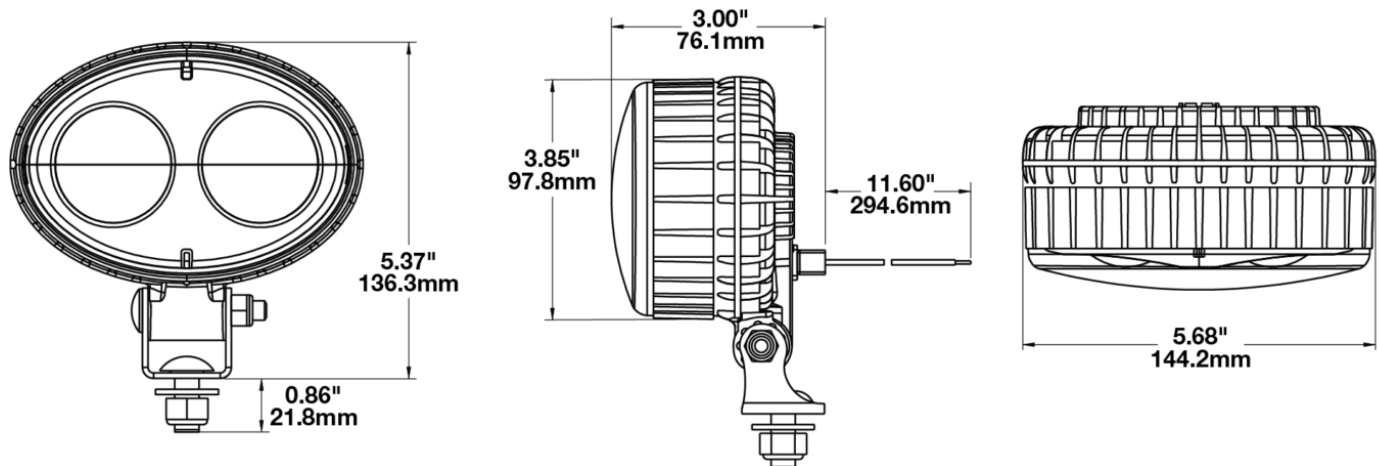

LED Forklift Safety Light and Warning Light - Model 770 BLU

PRODUCT INFORMATION

Description	12-110V LED Blue Material Handling Safety Light
Height	137.16 mm / 5.4 in
Width	144.27 mm / 5.68 in
Depth	87.88 mm / 3.46 in
Shape	Oval
Outer Lens Material	Polycarbonate
Outer Lens Color	Clear
Housing Material	Polycarbonate
Housing Color	Black
Mounting Hardware Description	(x1) M10-1.5 x 25mm
Mounting Type	Universal Pedestal Mount
Minimum Operating Temperature	-40 °C / -40 °F
Maximum Operating Temperature	65 °C / 149 °F
Connector or Wiring	Integrated
Mating Connector	AMP (#180923)
Product Weight	1.31 lbs / 0.59 kgs
Shipping Weight	10.20 lbs / 4.63 kgs

PRODUCT DIMENSIONS

ELECTRICAL SPECIFICATIONS

Input Voltage	12-110V DC
Operating Voltage	9-120V DC
Red Wire	Positive
Black Wire	Negative
Current Draw	0.50A @ 12V DC 0.12A @ 60V DC 0.08A @ 110V DC

REGULATORY STANDARDS COMPLIANCE