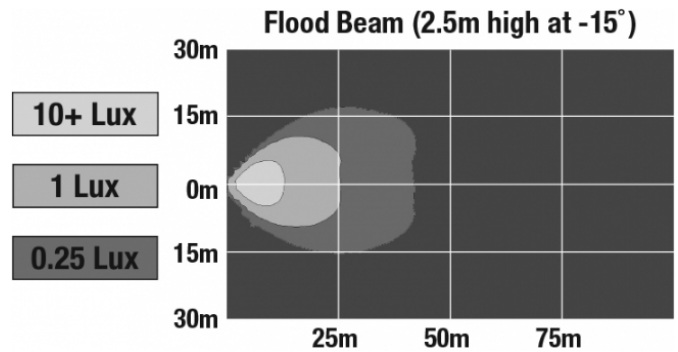

LED Work Lights - Model 880 XD

PRODUCT INFORMATION

Description	12-24V LED Work Light with Flood Beam Pattern & On/Off Switch
Height	133.35 mm / 5.25 in
Width	137.16 mm / 5.4 in
Depth	47.75 mm / 1.88 in
Shape	Rectangular
Outer Lens Material	Polycarbonate
Outer Lens Color	Clear
Housing Material	Polycarbonate
Housing Color	Black
Mounting Hardware Description	(x1) 5/16"-18 x 1.00" Mounting Bolt
Mounting Type	Universal Pedestal Mount
Minimum Operating Temperature	-40 °C / -40 °F
Maximum Operating Temperature	65 °C / 149 °F
Connector or Wiring	Integrated 2-Pin Deutsch Weather-Proof Socket (DT04-2P)
Mating Connector	2-Pin Deutsch Weather-Proof Plug (DT06-2S)
Product Weight	0.82 lbs / 0.37 kgs
Shipping Weight	1.16 lbs / 0.53 kgs

J.W. SPEAKER
Engineered. Lighting. Solutions.

LED Work Lights - Model 880 XD

PHOTOMETRIC SPECIFICATIONS

Raw Lumen Output	1,680
Effective Lumen Output	700
Nominal LED Color Temperature	5000 K
Beam Pattern(s)	Forward Lighting - Flood (Standard)