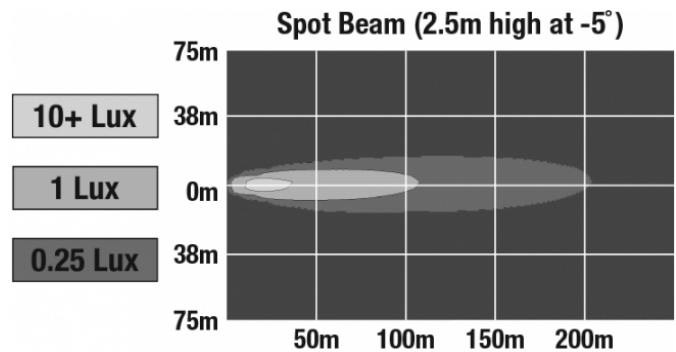

LED Work Lights - Model 880 XD

PHOTOMETRIC SPECIFICATIONS

Raw Lumen Output	1,680
Effective Lumen Output	700
Nominal LED Color Temperature	5000 K
Beam Pattern(s)	Forward Lighting - Spot

APPLICATIONS

PRODUCT WARNINGS