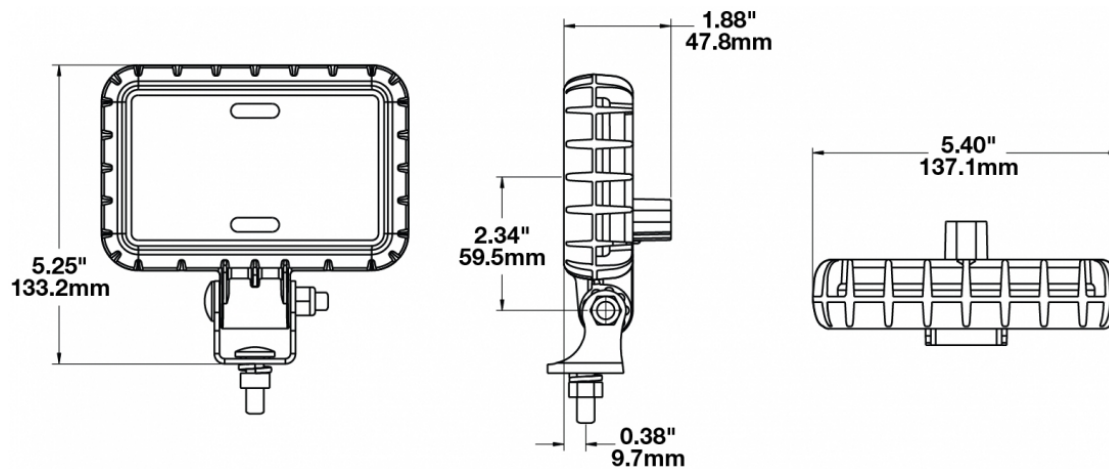

LED Work Lights - Model 880 XD

PRODUCT INFORMATION

Description	12-24V LED Work Light with Spot Beam Pattern & On/Off Switch
Height	133.35 mm / 5.25 in
Width	137.16 mm / 5.4 in
Depth	47.75 mm / 1.88 in
Shape	Rectangular
Outer Lens Material	Polycarbonate
Outer Lens Color	Clear
Housing Material	Polycarbonate
Housing Color	Black
Mounting Hardware Description	(x1) 5/16"-18 x 1.00" Mounting Bolt
Mounting Type	Universal Pedestal Mount
Minimum Operating Temperature	-40 °C / -40 °F
Maximum Operating Temperature	65 °C / 149 °F
Connector or Wiring	Integrated 2-Pin Deutsch Weather-Proof Socket (DT04-2P)
Mating Connector	2-Pin Deutsch Weather-Proof Plug (DT06-2S)
Product Weight	0.82 lbs / 0.37 kgs
Shipping Weight	1.16 lbs / 0.53 kgs

PRODUCT DIMENSIONS

ELECTRICAL SPECIFICATIONS

Input Voltage	12-24V DC
Operating Voltage	9-32V DC
Transient Spike Protection	330V Peak @ 1 HZ-100 Pulses
Red Wire	Positive
Black Wire	Negative
Current Draw	1.20A @ 12V DC 0.60A @ 24V DC

LED Work Lights - Model 880 XD

PHOTOMETRIC SPECIFICATIONS

Raw Lumen Output	1,680
Effective Lumen Output	700
Nominal LED Color Temperature	5000 K
Beam Pattern(s)	Forward Lighting - Spot

APPLICATIONS

PRODUCT WARNINGS