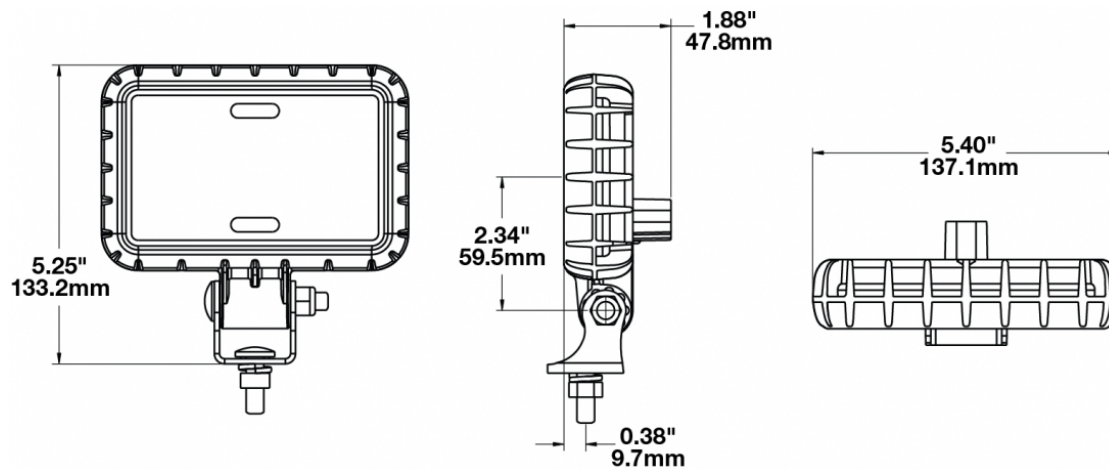

## PRODUCT INFORMATION

---

<b>Description</b>	12-24V LED Work Light with Flood Beam Pattern
<b>Height</b>	133.35 mm / 5.25 in
<b>Width</b>	137.16 mm / 5.4 in
<b>Depth</b>	47.75 mm / 1.88 in
<b>Shape</b>	Rectangular
<b>Outer Lens Material</b>	Polycarbonate
<b>Outer Lens Color</b>	Clear
<b>Housing Material</b>	Polycarbonate
<b>Housing Color</b>	Black
<b>Mounting Hardware Description</b>	(x1) 5/16"-18 x 1.00" Mounting Bolt
<b>Mounting Type</b>	Universal Pedestal Mount
<b>Minimum Operating Temperature</b>	-40 °C / -40 °F
<b>Maximum Operating Temperature</b>	65 °C / 149 °F
<b>Connector or Wiring</b>	Integrated 2-Pin Deutsch Weather-Proof Socket (DT04-2P)
<b>Mating Connector</b>	2-Pin Deutsch Weather-Proof Plug (DT06-2S)
<b>Product Weight</b>	0.82 lbs / 0.37 kgs
<b>Shipping Weight</b>	1.16 lbs / 0.53 kgs

## PRODUCT DIMENSIONS