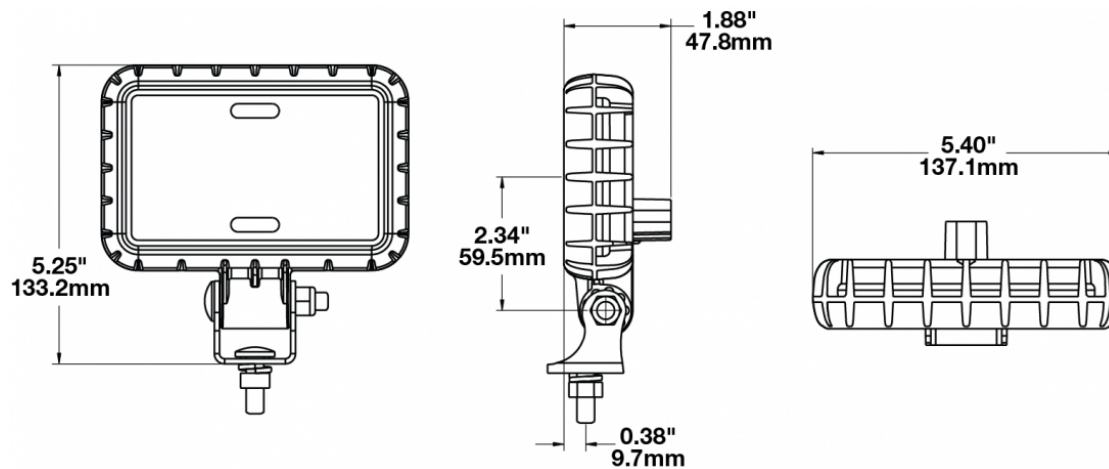

## PRODUCT INFORMATION

---

<b>Description</b>	12-24V LED Work Light with Trapezoid Beam Pattern
<b>Height</b>	133.35 mm / 5.25 in
<b>Width</b>	137.16 mm / 5.4 in
<b>Depth</b>	47.75 mm / 1.88 in
<b>Shape</b>	Rectangular
<b>Outer Lens Material</b>	Polycarbonate
<b>Outer Lens Color</b>	Clear
<b>Housing Material</b>	Polycarbonate
<b>Housing Color</b>	Black
<b>Mounting Hardware Description</b>	(x1) 5/16"-18 x 1.00" Mounting Bolt
<b>Mounting Type</b>	Universal Pedestal Mount
<b>Minimum Operating Temperature</b>	-40 °C / -40 °F
<b>Maximum Operating Temperature</b>	65 °C / 149 °F
<b>Connector or Wiring</b>	Integrated 2-Pin Deutsch Weather-Proof Socket (DT04-2P)
<b>Mating Connector</b>	2-Pin Deutsch Weather-Proof Plug (DT06-2S)
<b>Product Weight</b>	0.82 lbs / 0.37 kgs
<b>Shipping Weight</b>	1.16 lbs / 0.53 kgs

## PRODUCT DIMENSIONS