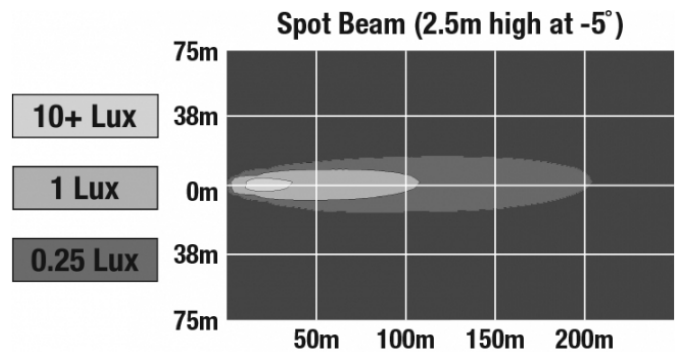

J.W. SPEAKER
Engineered. Lighting. Solutions.

LED Work Lights - Model 880 XD

PHOTOMETRIC SPECIFICATIONS

Raw Lumen Output	1,680
Effective Lumen Output	900
Nominal LED Color Temperature	5000 K
Beam Pattern(s)	Forward Lighting - Spot