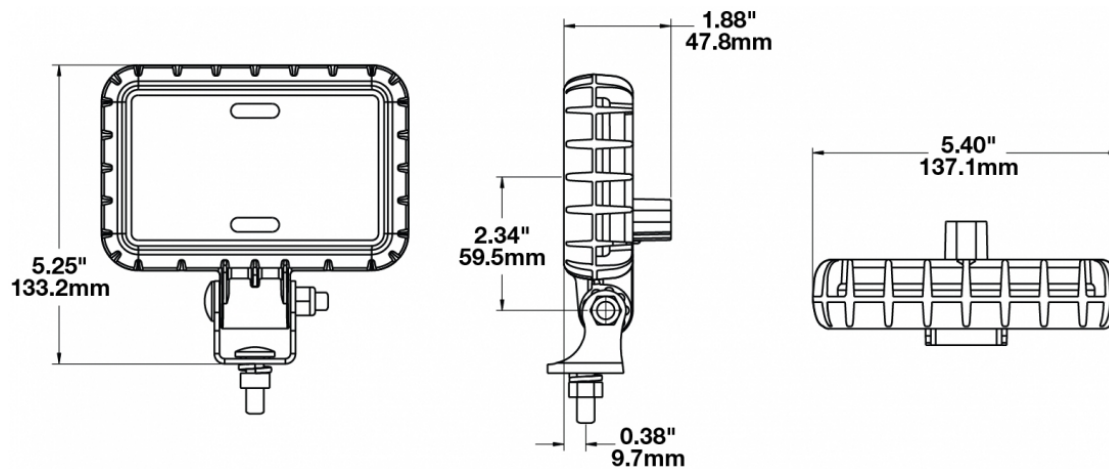

## PRODUCT INFORMATION

---

<b>Description</b>	12-24V LED Work Light with Spot Beam Pattern
<b>Height</b>	133.35 mm / 5.25 in
<b>Width</b>	137.16 mm / 5.4 in
<b>Depth</b>	47.75 mm / 1.88 in
<b>Shape</b>	Rectangular
<b>Outer Lens Material</b>	Polycarbonate
<b>Outer Lens Color</b>	Clear
<b>Housing Material</b>	Polycarbonate
<b>Housing Color</b>	Black
<b>Mounting Hardware Description</b>	(x1) 5/16"-18 x 1.00" Mounting Bolt
<b>Mounting Type</b>	Universal Pedestal Mount
<b>Minimum Operating Temperature</b>	-40 °C / -40 °F
<b>Maximum Operating Temperature</b>	65 °C / 149 °F
<b>Connector or Wiring</b>	Integrated 2-Pin Deutsch Weather-Proof Socket (DT04-2P)
<b>Mating Connector</b>	2-Pin Deutsch Weather-Proof Plug (DT06-2S)
<b>Product Weight</b>	0.82 lbs / 0.37 kgs
<b>Shipping Weight</b>	15.00 lbs / 6.8 kgs

## PRODUCT DIMENSIONS