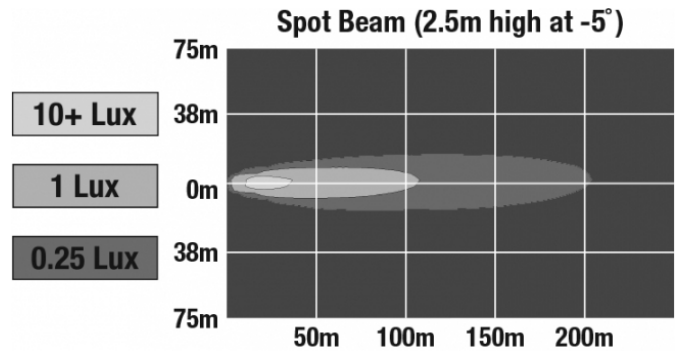

## PRODUCT DIMENSIONS

## PHOTOMETRIC SPECIFICATIONS

Raw Lumen Output	1,680
Effective Lumen Output	900
Nominal LED Color Temperature	5000 K
Beam Pattern(s)	Forward Lighting - Spot