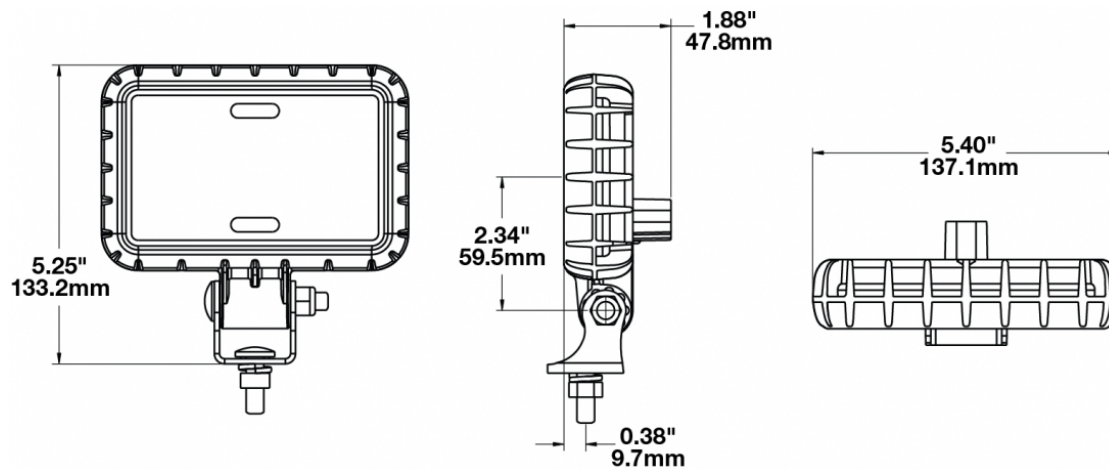

LED Work Lights - Model 880 XD

PRODUCT INFORMATION

Description	12-24V LED Work Light with Spot Beam Pattern
Height	133.35 mm / 5.25 in
Width	137.16 mm / 5.4 in
Depth	47.75 mm / 1.88 in
Shape	Rectangular
Outer Lens Material	Polycarbonate
Outer Lens Color	Clear
Housing Material	Polycarbonate
Housing Color	Black
Mounting Hardware Description	(x1) 5/16"-18 x 1.00" Mounting Bolt
Mounting Type	Universal Pedestal Mount
Minimum Operating Temperature	-40 °C / -40 °F
Maximum Operating Temperature	65 °C / 149 °F
Connector or Wiring	Integrated 2-Pin Deutsch Weather-Proof Socket (DT04-2P)
Mating Connector	2-Pin Deutsch Weather-Proof Plug (DT06-2S)
Product Weight	0.82 lbs / 0.37 kgs
Shipping Weight	15.00 lbs / 6.8 kgs

PRODUCT DIMENSIONS

ELECTRICAL SPECIFICATIONS

Input Voltage	12-24V DC
Operating Voltage	9-32V DC
Transient Spike Protection	330V Peak @ 1 HZ-100 Pulses
Red Wire	Positive
Black Wire	Negative
Current Draw	1.30A @ 12V DC 0.70A @ 24V DC